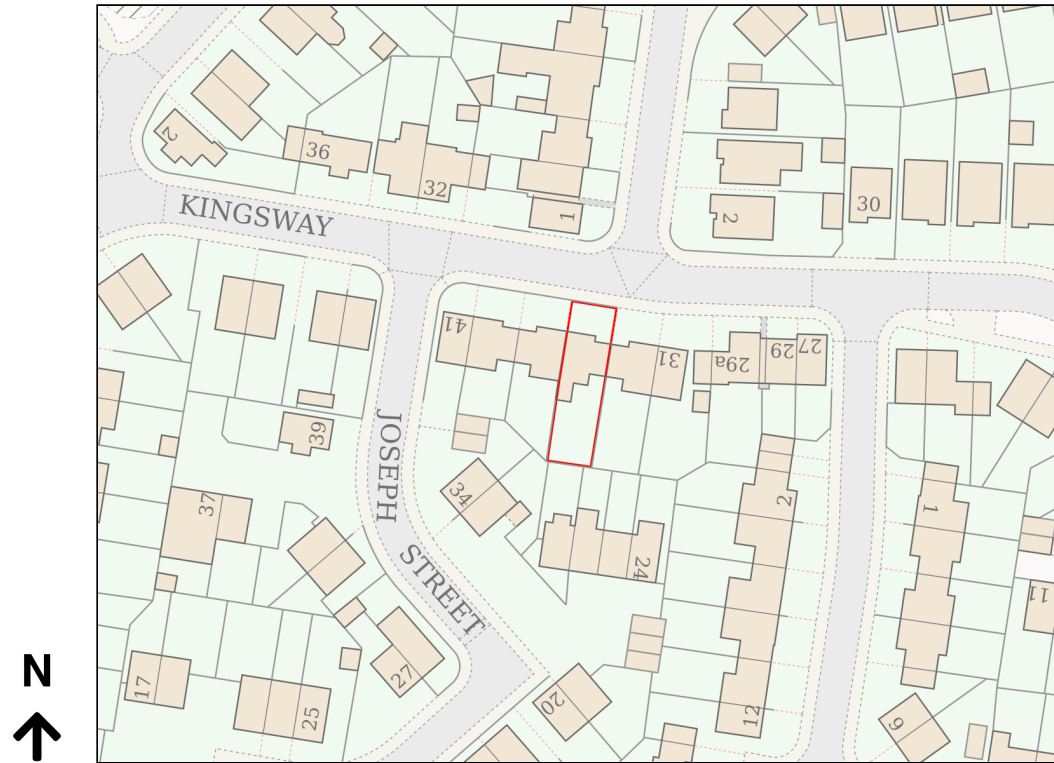

# Location Plan

Site Address: 35, Kingsway, Grimethorpe, Barnsley, S72 7FJ

Date Produced: 27-Feb-2025

Scale: 1:1250 @A4

Planning Portal Reference: PP-13809606v1