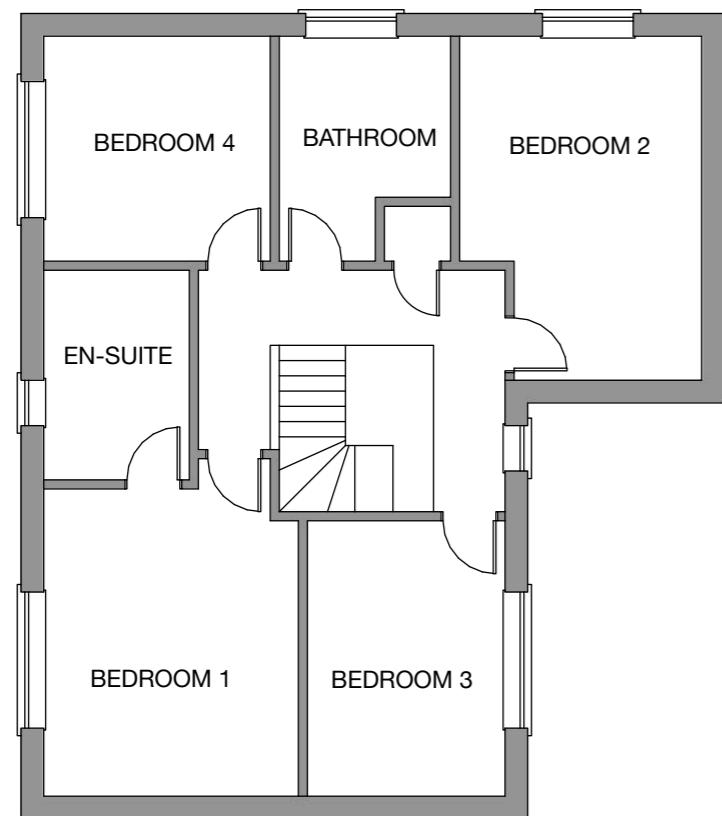

**CLIENT**  
Ian Hanson

**PROJECT**  
7, Summerford,  
Ingbirchworth

**DESCRIPTION**  
Existing & Proposed  
First Floor Plan

**DRAWN BY**  
LT

**ISSUE DATE**  
20.02.2023

**REVISIONS**  
.

**EXISTING FIRST FLOOR PLAN**  
Scale 1:100

**PROPOSED FIRST FLOOR PLAN**  
Scale 1:100

**IH.1**