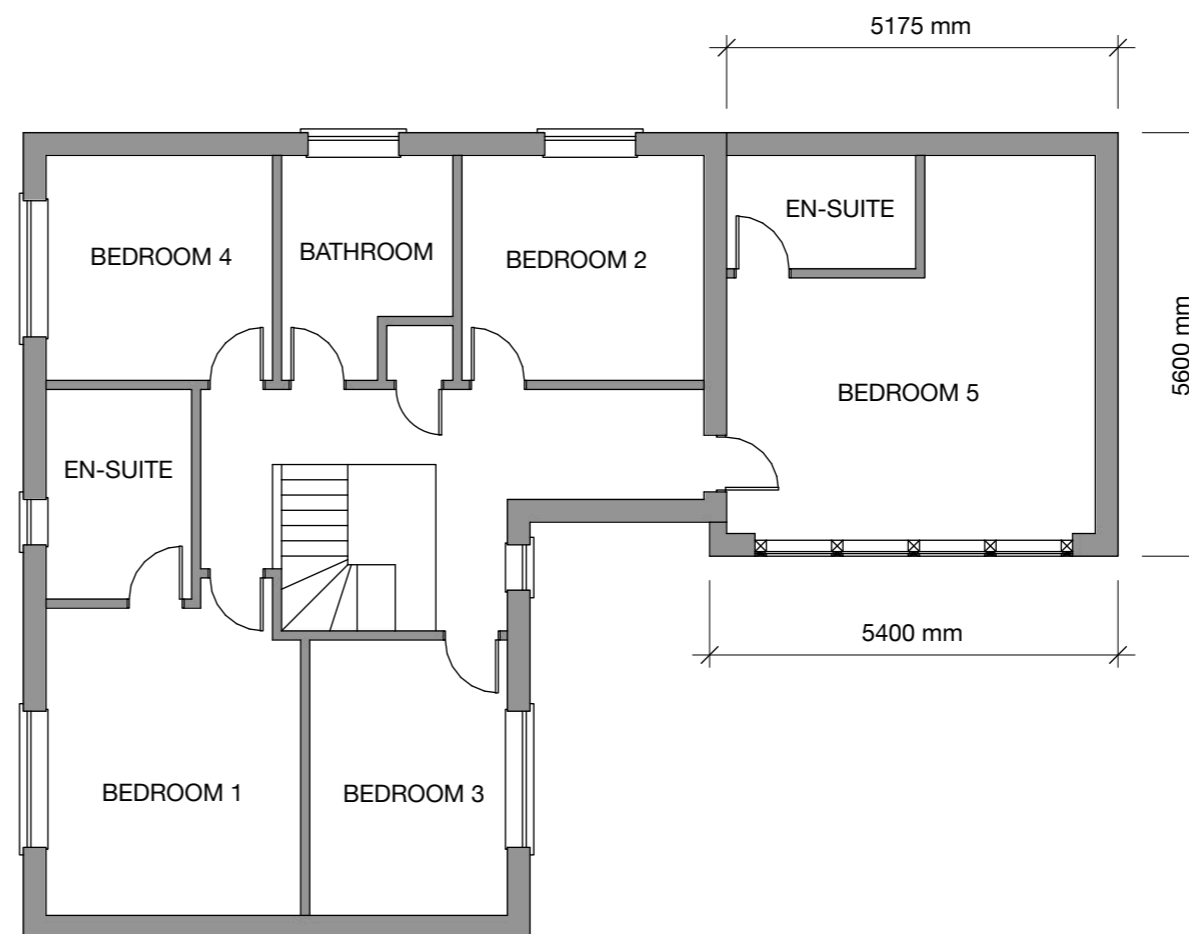

**CLIENT**  
Ian Hanson

**PROJECT**  
7, Summerford,  
Ingbirchworth

**DESCRIPTION**  
Existing & Proposed  
First Floor Plan

**DRAWN BY**  
LT

**ISSUE DATE**  
20.02.2023

**REVISIONS**  
.

**EXISTING FIRST FLOOR PLAN**  
Scale 1:100

**PROPOSED FIRST FLOOR PLAN**  
Scale 1:100

**IH.1**