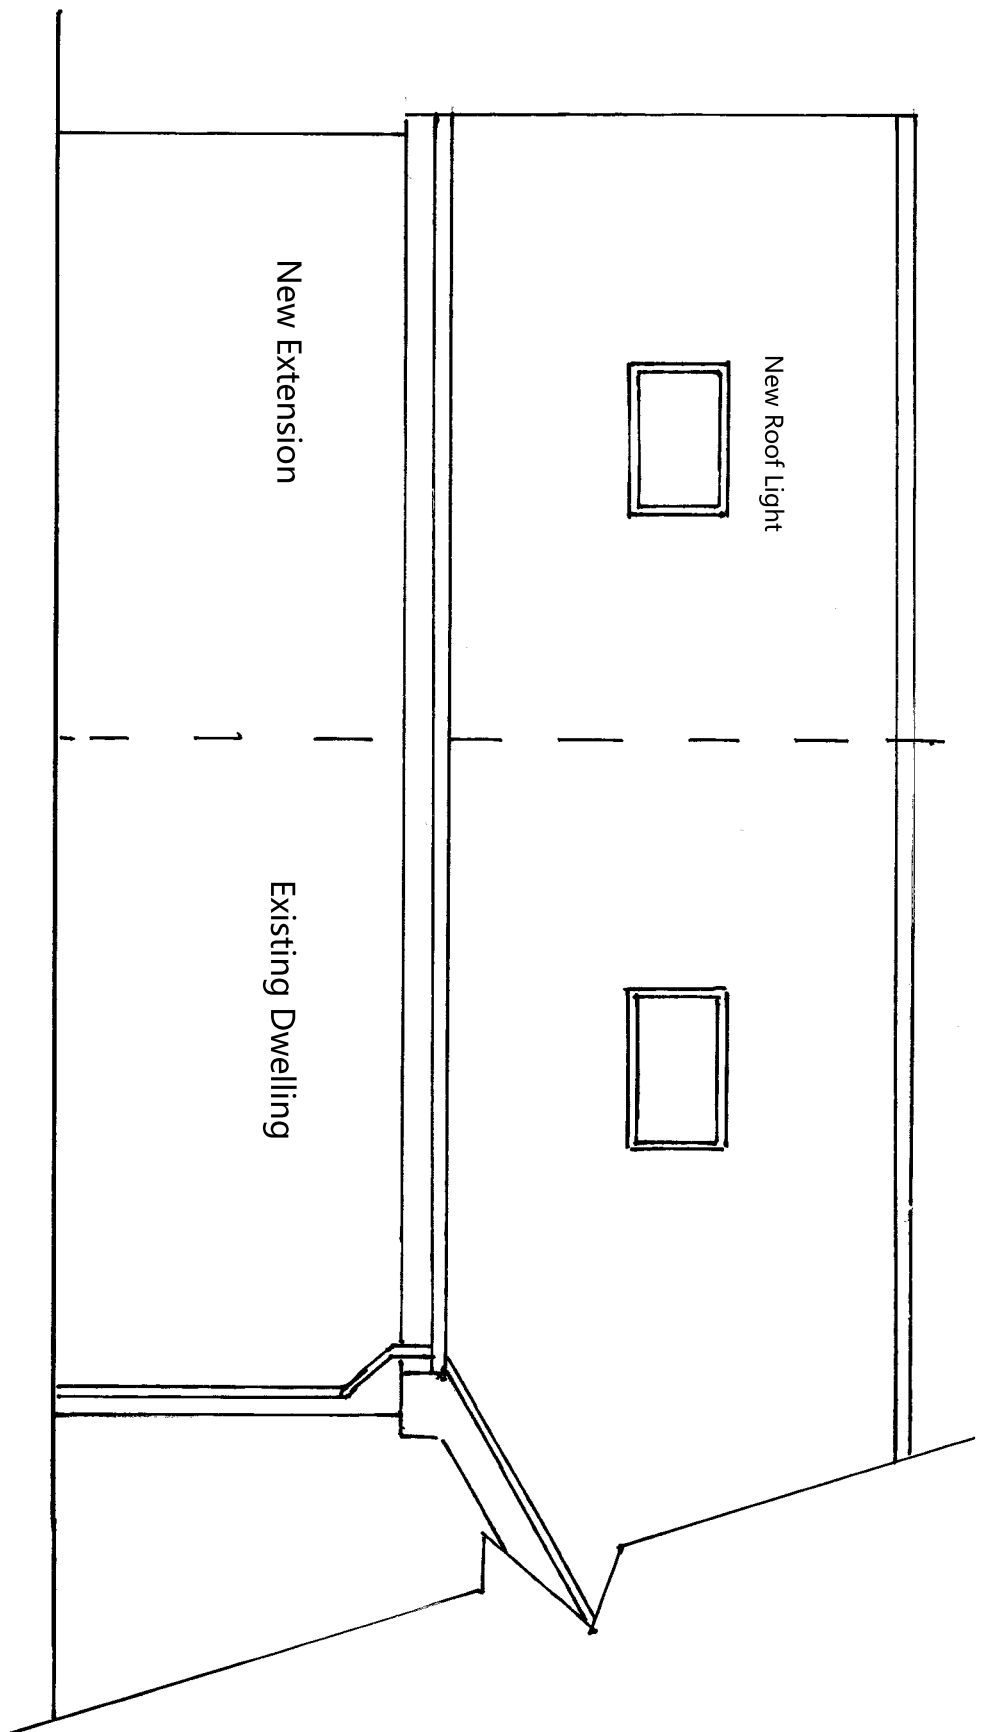

16 Westgate, Monk Bretton, Barnsley S71 2DJ

Proposed Side Elevation view from 18 Westgate

Scale 1 - 50