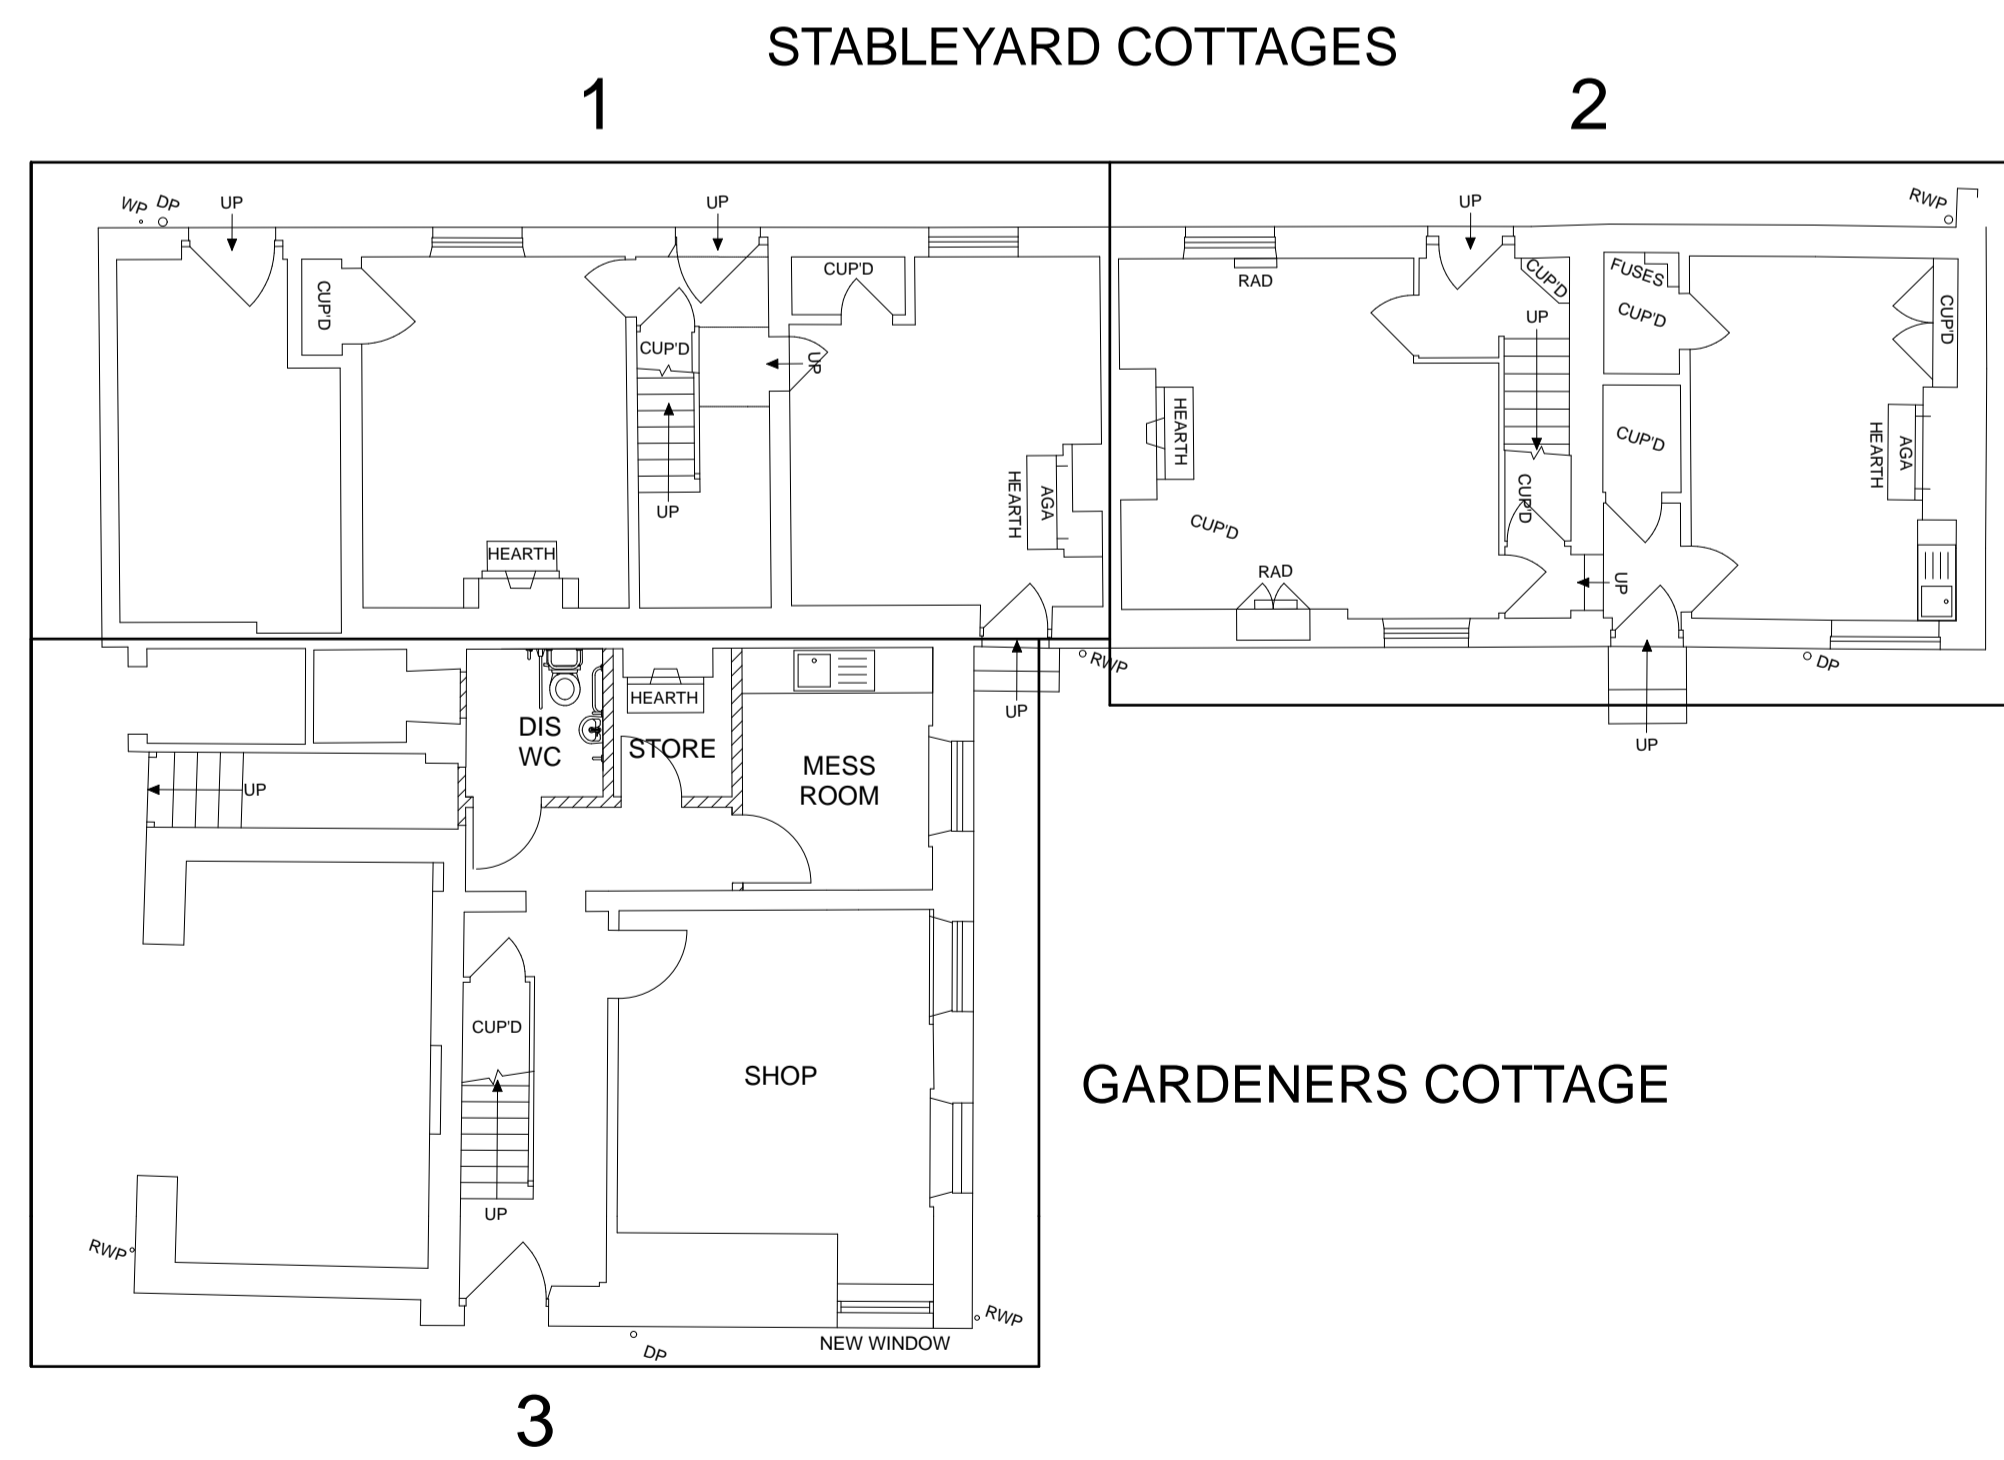

REVISION	DATE	DESCRIPTION

EAST ELEVATION

WEST ELEVATION

SOUTH ELEVATION

STABLEYARD COTTAGES

GARDENERS COTTAGE

DRAWING TITLE		
GARDENERS COTTAGE - PROPOSED PLANS & ELEVATIONS		
JOB DESCRIPTION		
CANON HALL PARK, BARNSELY		
DRAWING SCALE	DATE	DRAWING REF.
1:100 @ A1	JANUARY 2016	2577.06
BAART HARRIES NEWALL		
ARCHITECTS		
<small>1 WILDERHOPE HOUSE FOUNTAIN GARDENS BELLE Vue SHIRESBURY ST. JULI BARNSELY S13 7JL Tel: 01743 34944 Fax: 01743 34944 Tel: 01743 341261</small>		