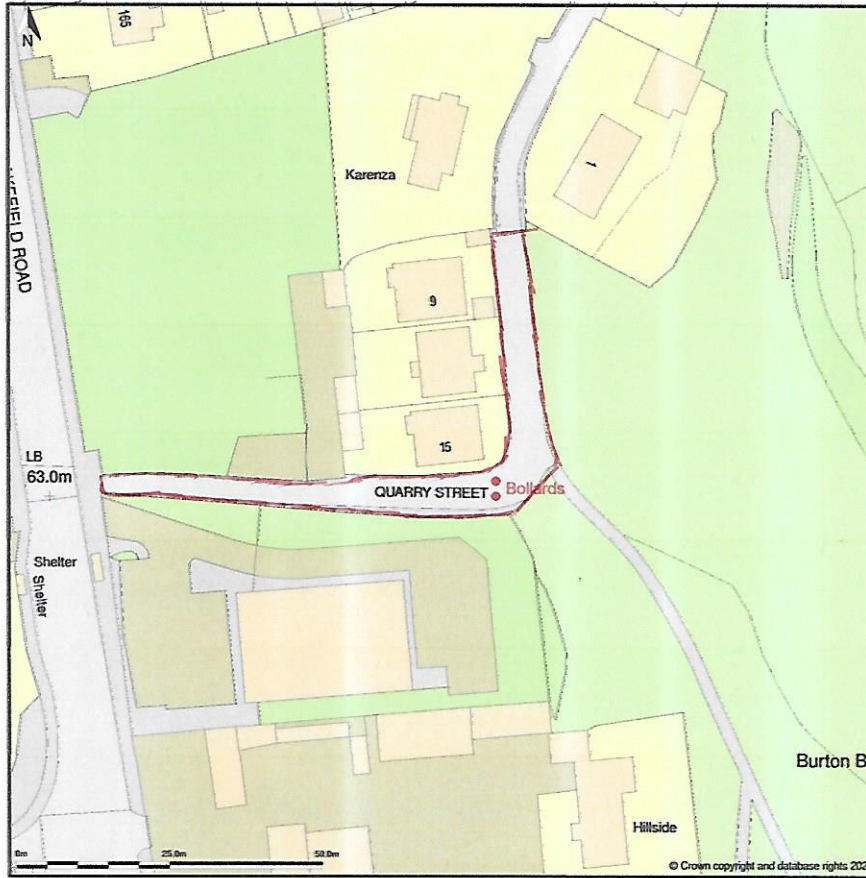

Quarry Street, Smithies, Barnsley, S71 1NA

Location Plan shows area bounded by: 435023.19, 408069.31 435164.61, 408210.74 (at a scale of 1:1250), OSGridRef: SE3509 814. The representation of a road, track or path is no evidence of a right of way. The representation of features as lines is no evidence of a property boundary.

Produced on 25th Jan 2023 from the Ordnance Survey National Geographic Database and incorporating surveyed revision available at this date. Reproduction in whole or part is prohibited without the prior permission of Ordnance Survey. © Crown copyright 2023. Supplied by www.buyaplan.co.uk a licensed Ordnance Survey partner (100053143). Unique plan reference: #00791635-596624.