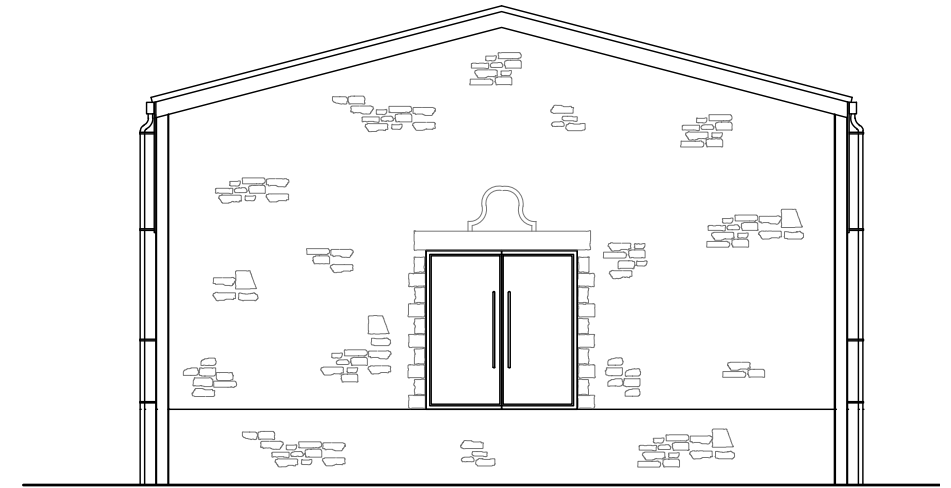

Existing North Elevation

Existing West Elevation

Existing South Elevation

Existing East Elevation

Existing Ground Floor Plan

 Prism Agriculture Ltd		Anchor Farm, Elmhirst Lane, Dodworth, Barnsley, S71 4LD	
NO. REVISION		DATE	
		Mr L Haywood	
		Proposed Extension	
		Existing Plans and Elevations	
DRAWN		SCALE	DATE
CHECK		1:100	Jan 2021
		DRAWING NO.	REVISION
		254-10	