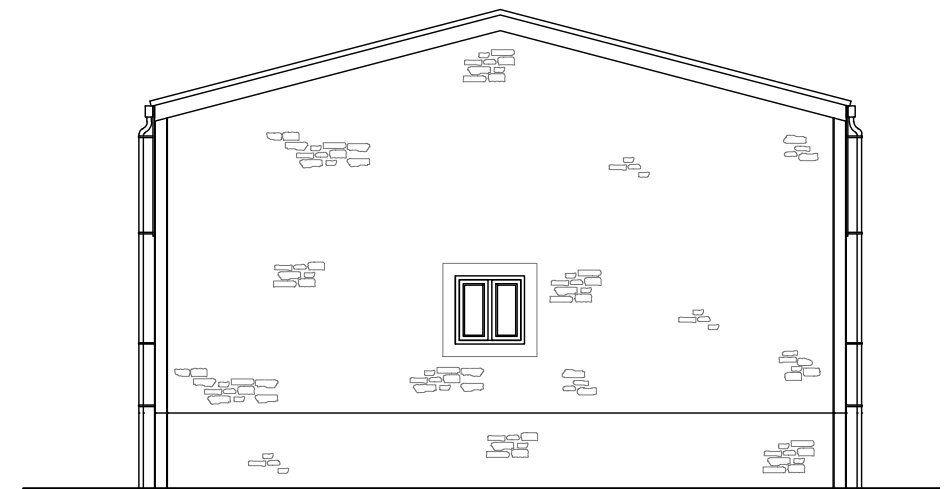

Existing North Elevation

Existing West Elevation

Existing South Elevation

Existing East Elevation

Existing Ground Floor Plan

 Prism Agriculture Ltd		Anchor Farm, Elmhirst Lane, Dodworth, Barnsley, S71 4LD	
NO. REVISION		DATE	
		Mr L Haywood	
		Proposed Extension	
		Existing Plans and Elevations	
DRAWN		SCALE	DATE
CHECK		1:100	Jan 2021
		DRAWING NO.	REVISION
		254-10	