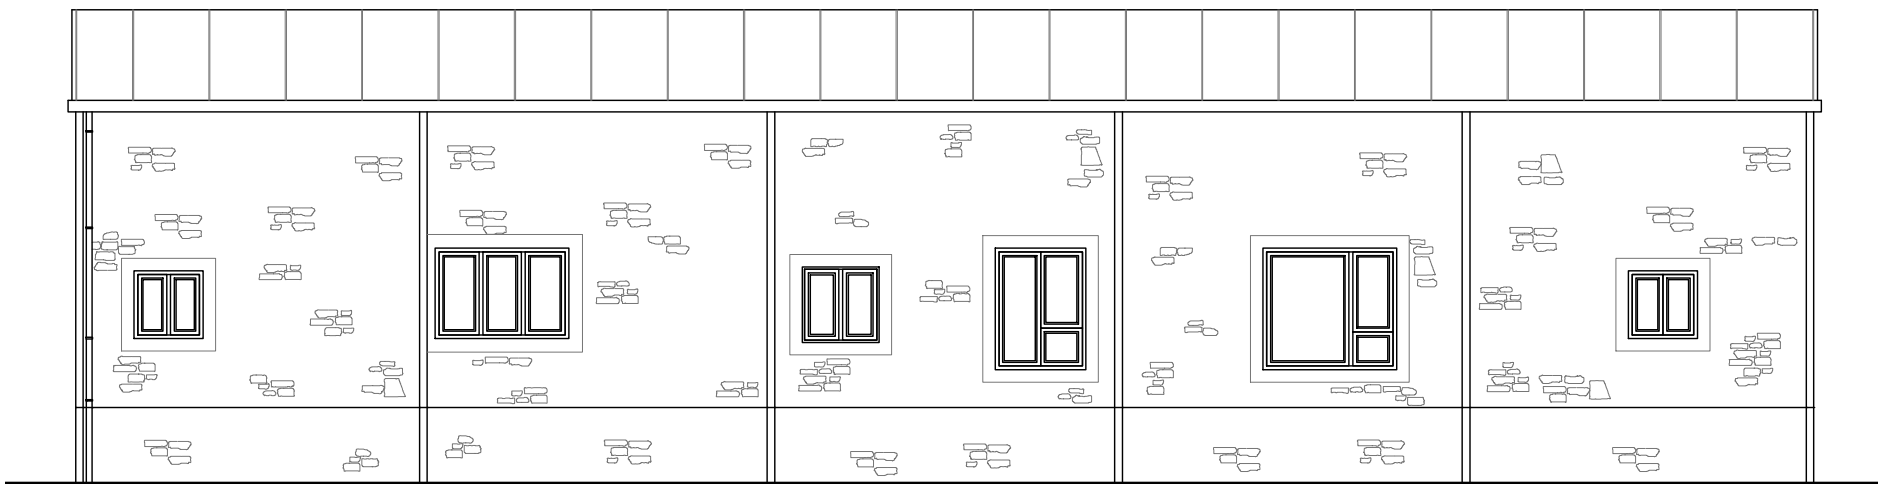

Existing North Elevation

Existing West Elevation

Existing South Elevation

Existing East Elevation

Existing Ground Floor Plan

 Prism Agriculture Ltd		Anchor Farm, Elmhirst Lane, Dodworth, Barnsley, S71 4LD	
NO. REVISION		DATE	
		Mr L Haywood	
		Proposed Extension	
		Existing Plans and Elevations	
DRAWN		SCALE	DATE
CHECK		1:100	Jan 2021
		DRAWING NO.	REVISION
		254-10	