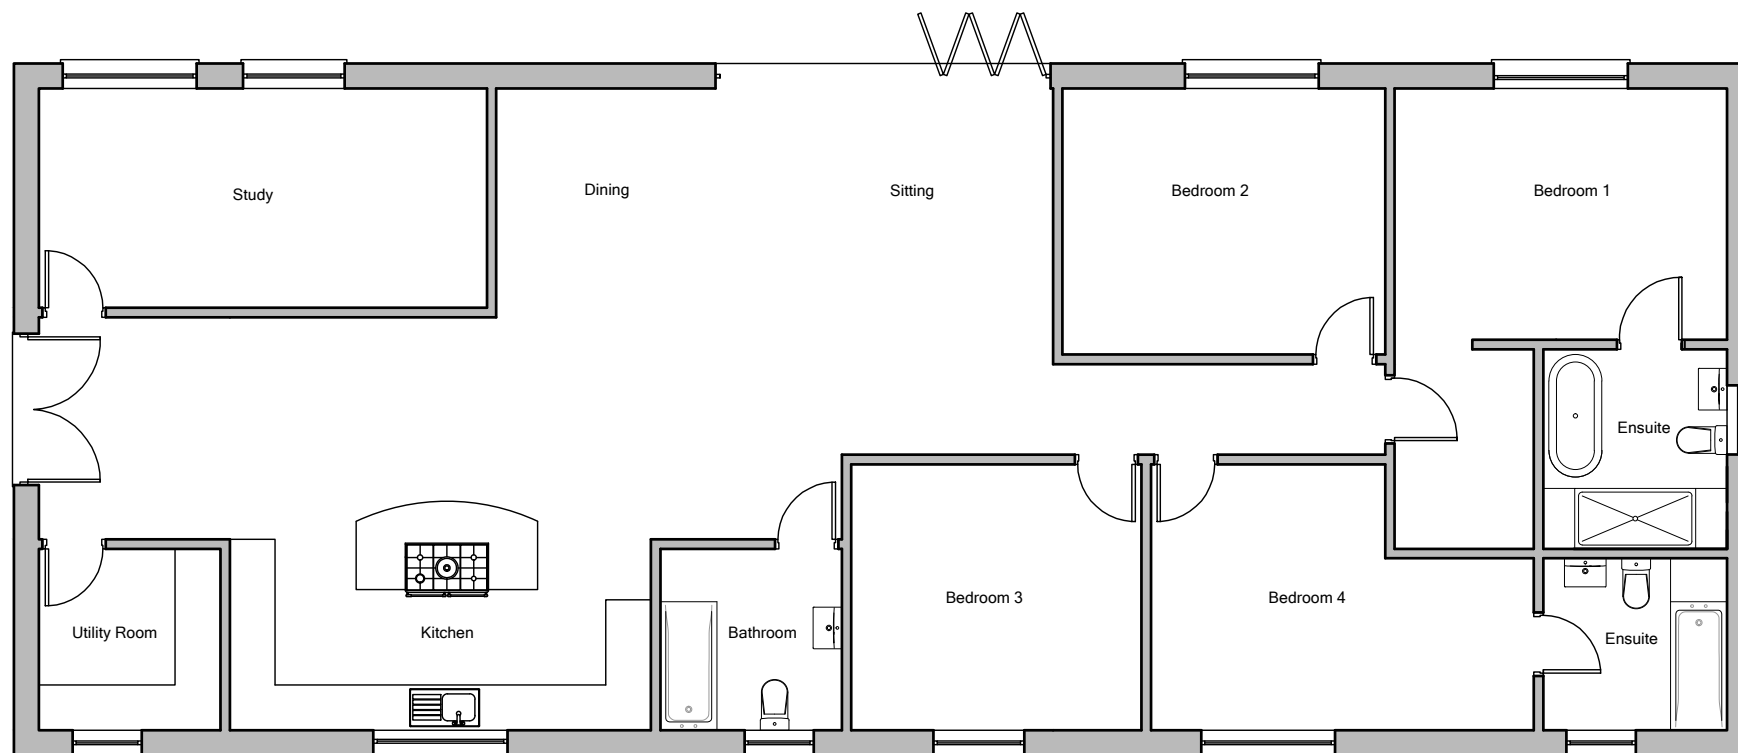

Existing North Elevation

Existing West Elevation

Existing South Elevation

Existing East Elevation

Existing Ground Floor Plan

 Prism Agriculture Ltd		Anchor Farm, Elmhirst Lane, Dodworth, Barnsley, S71 4LD	
NO. REVISION		DATE	
		Mr L Haywood	
		Proposed Extension	
		Existing Plans and Elevations	
DRAWN		SCALE	DATE
CHECK		1:100	Jan 2021
		DRAWING NO.	REVISION
		254-10	