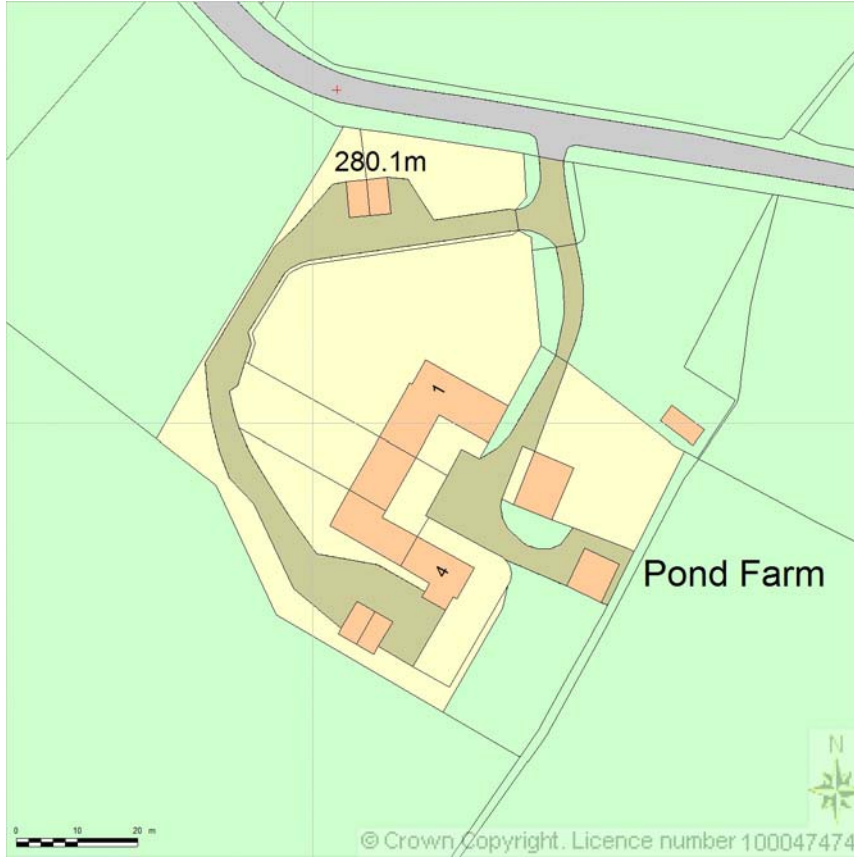

**SITE LOCATION PLAN
AREA 2 HA
SCALE 1:1250**

CENTRE COORDINATES: 426520, 400499

Supplied by Streetwise Maps Ltd
www.streetwise.net
Licence No: 100047474
01/06/2012 16:19