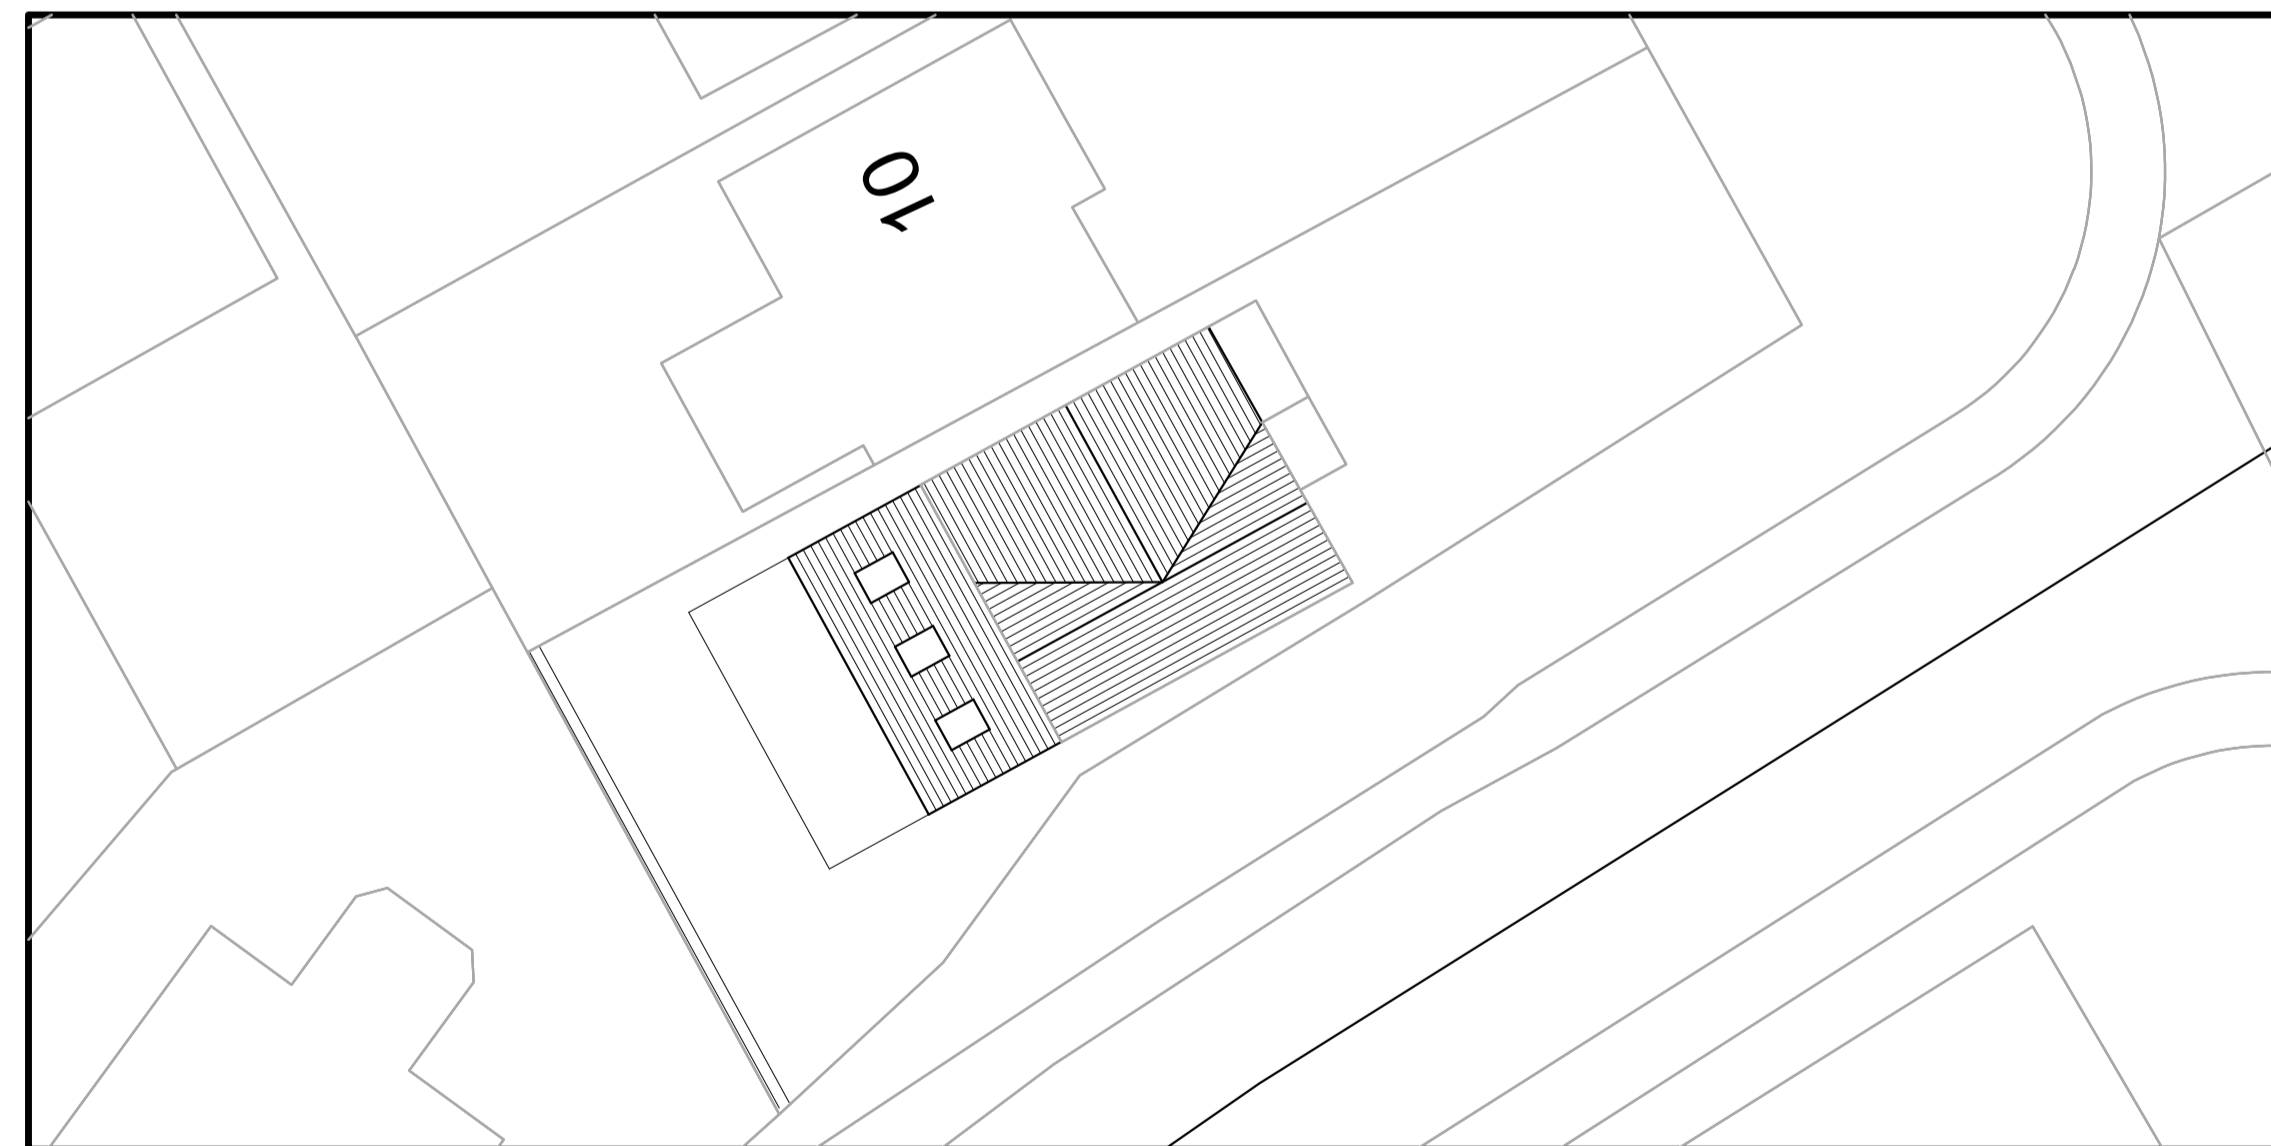

Existing Block Plan

Proposed Block Plan

Arcade  
Architecture

Barnsley, South Yorkshire

[www.arcadearchitecture.co.uk](http://www.arcadearchitecture.co.uk)  
[enquiries@arcadearchitecture.co.uk](mailto:enquiries@arcadearchitecture.co.uk)

Client  
Laura Wood

Project  
Proposed Extension  
12 Londale Croft  
Barnsley S71 2QT

Drawing Title  
Block Plans

REV.	Notes	Date
A	Revised	20.12

Scale  
1:200 @ A1

Date  
25.06.19

Job No. 19-02	Drawing No. 03	REV. A
------------------	-------------------	-----------