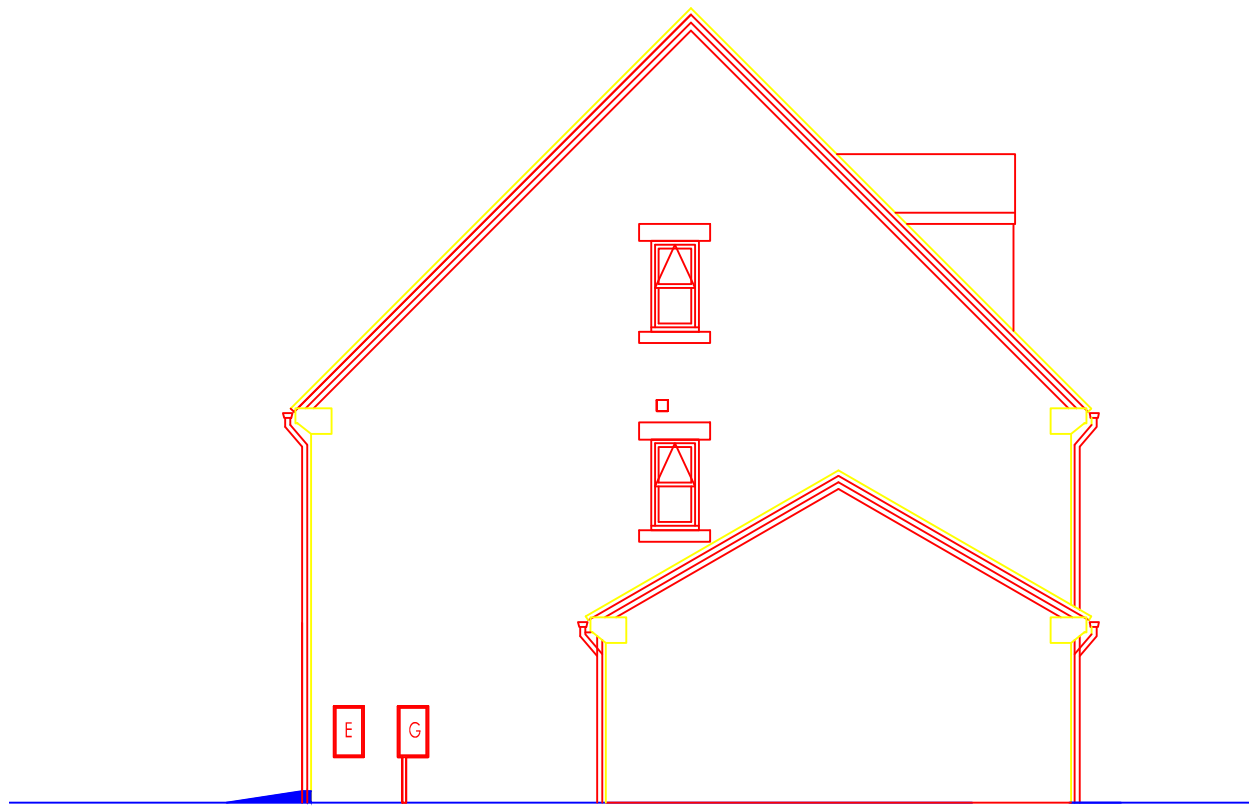

FRONT ELEVATION

REAR ELEVATION

SIDE ELEVATION

SIDE ELEVATION

REV A 11-02-16 GARAGE ADDED

Revision :

Scale : 1:100 @A3

Date : JAN 2016

Drawn by :

Project : DEVELOPMENT AT
NEWSOME AVE
WOMBWELL

Title :
Type G-SEMI
Elevations

Drg No : 15-126-GS 4 Rev : A