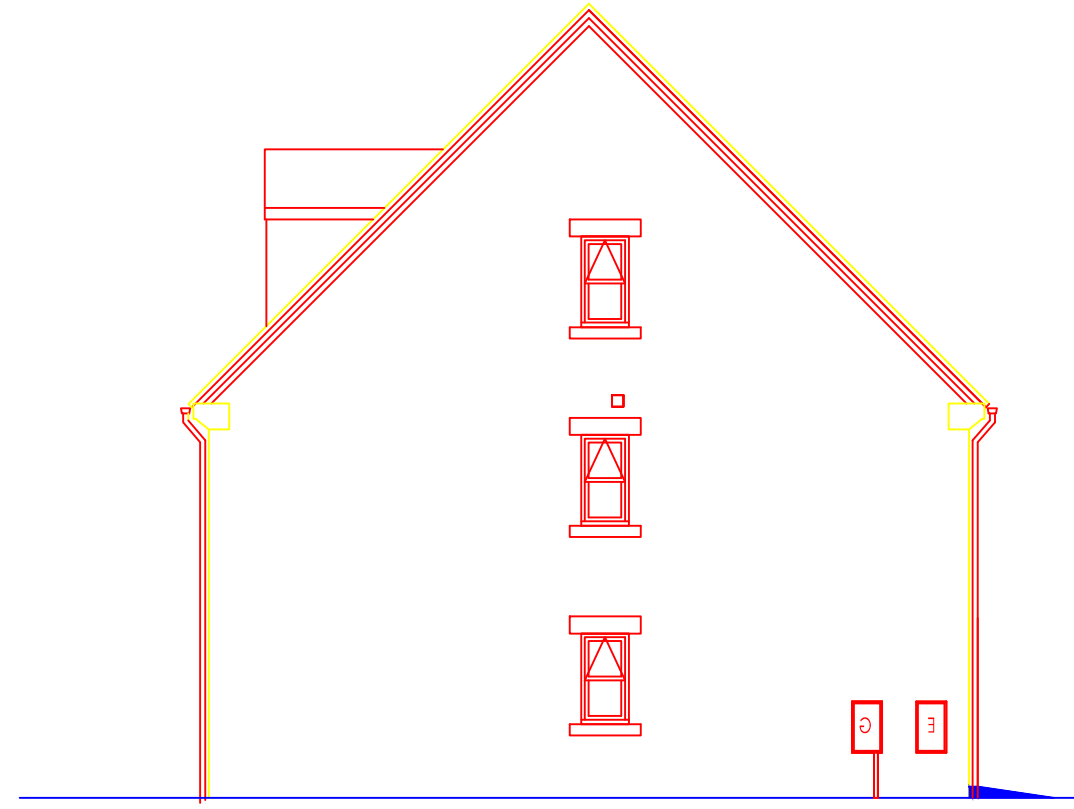

FRONT ELEVATION

REAR ELEVATION

SIDE ELEVATION

SIDE ELEVATION

REV A 11-02-16 GARAGE ADDED

Revision :

Scale : 1:100 @A3

Date : JAN 2016

Drawn by :

Project : DEVELOPMENT AT
NEWSOME AVE
WOMBWELL

Title :
Type G-SEMI
Elevations

Drg No : 15-126-GS 4 Rev : A