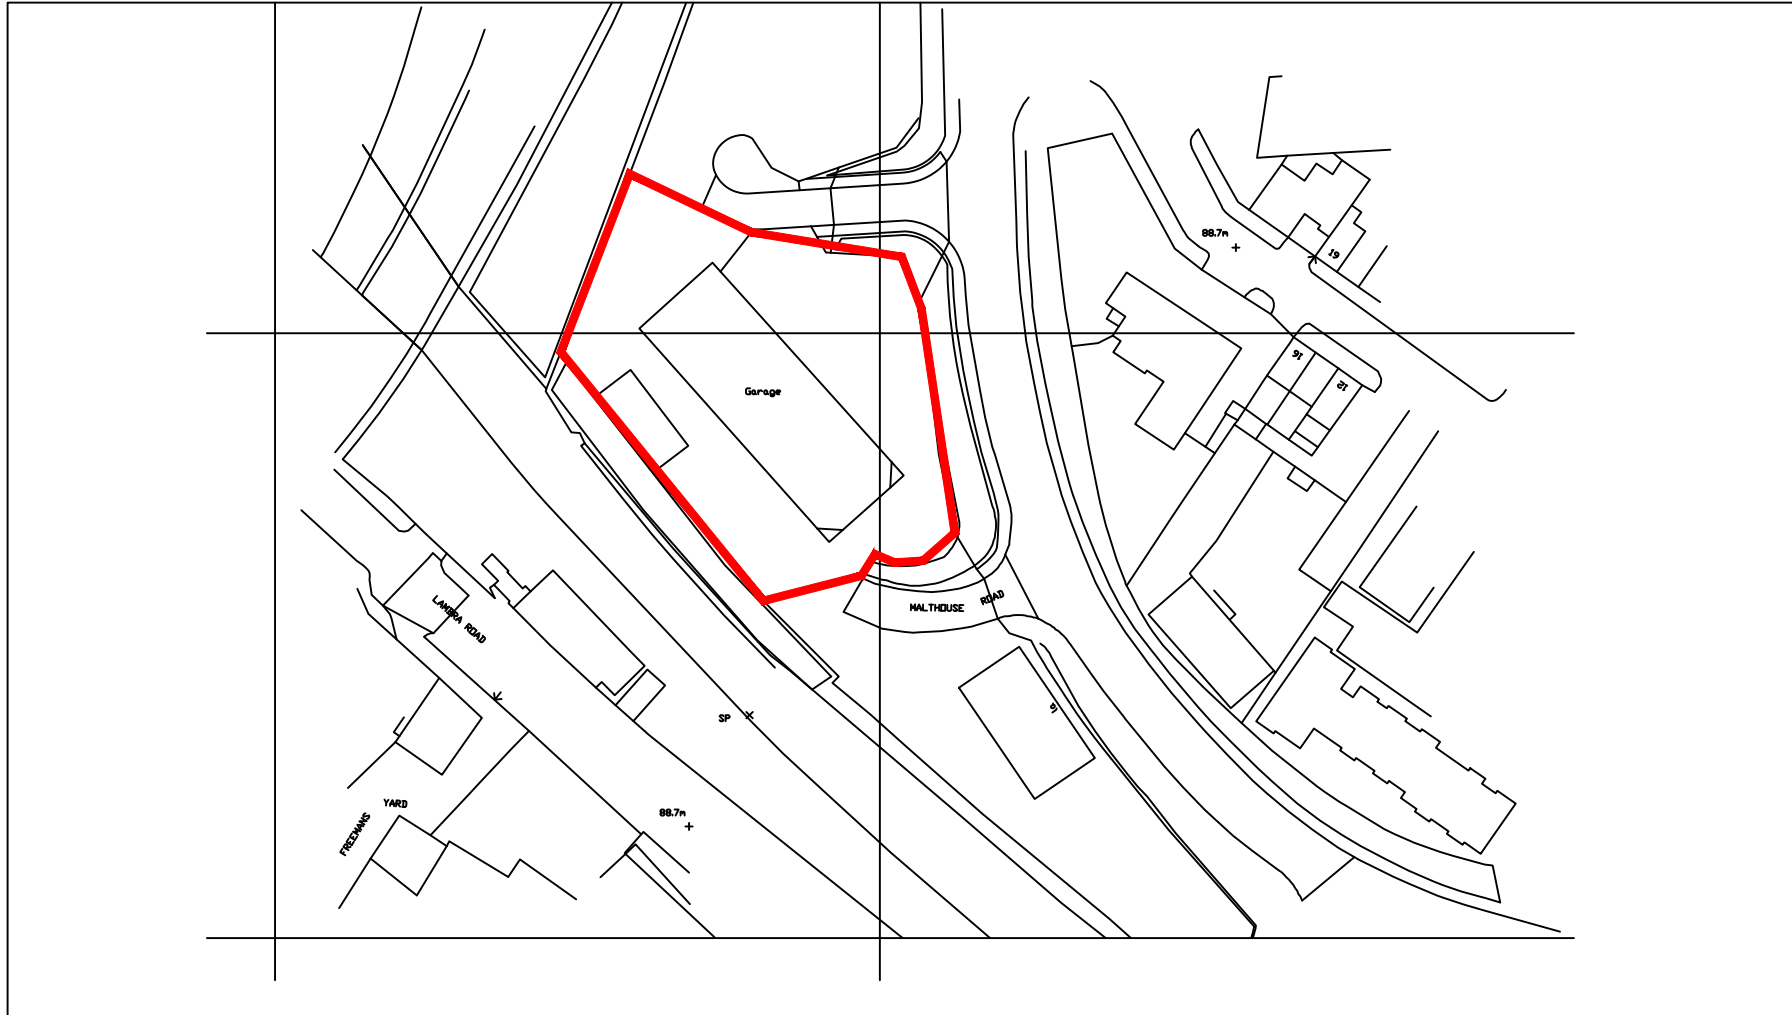

SITE LOCATION FOR:
CARS 2
PONTEFRACT ROAD
BARNSELY
SOUTH YORKSHIRE
S71 1AL

Reproduced by permission of Ordnance Survey on behalf of the
Controller of Her Majesty's Stationery Office at a scale of 1:1250@A4
Crown copyright 2008. All rights reserved.
Licence Number: AL 100036689