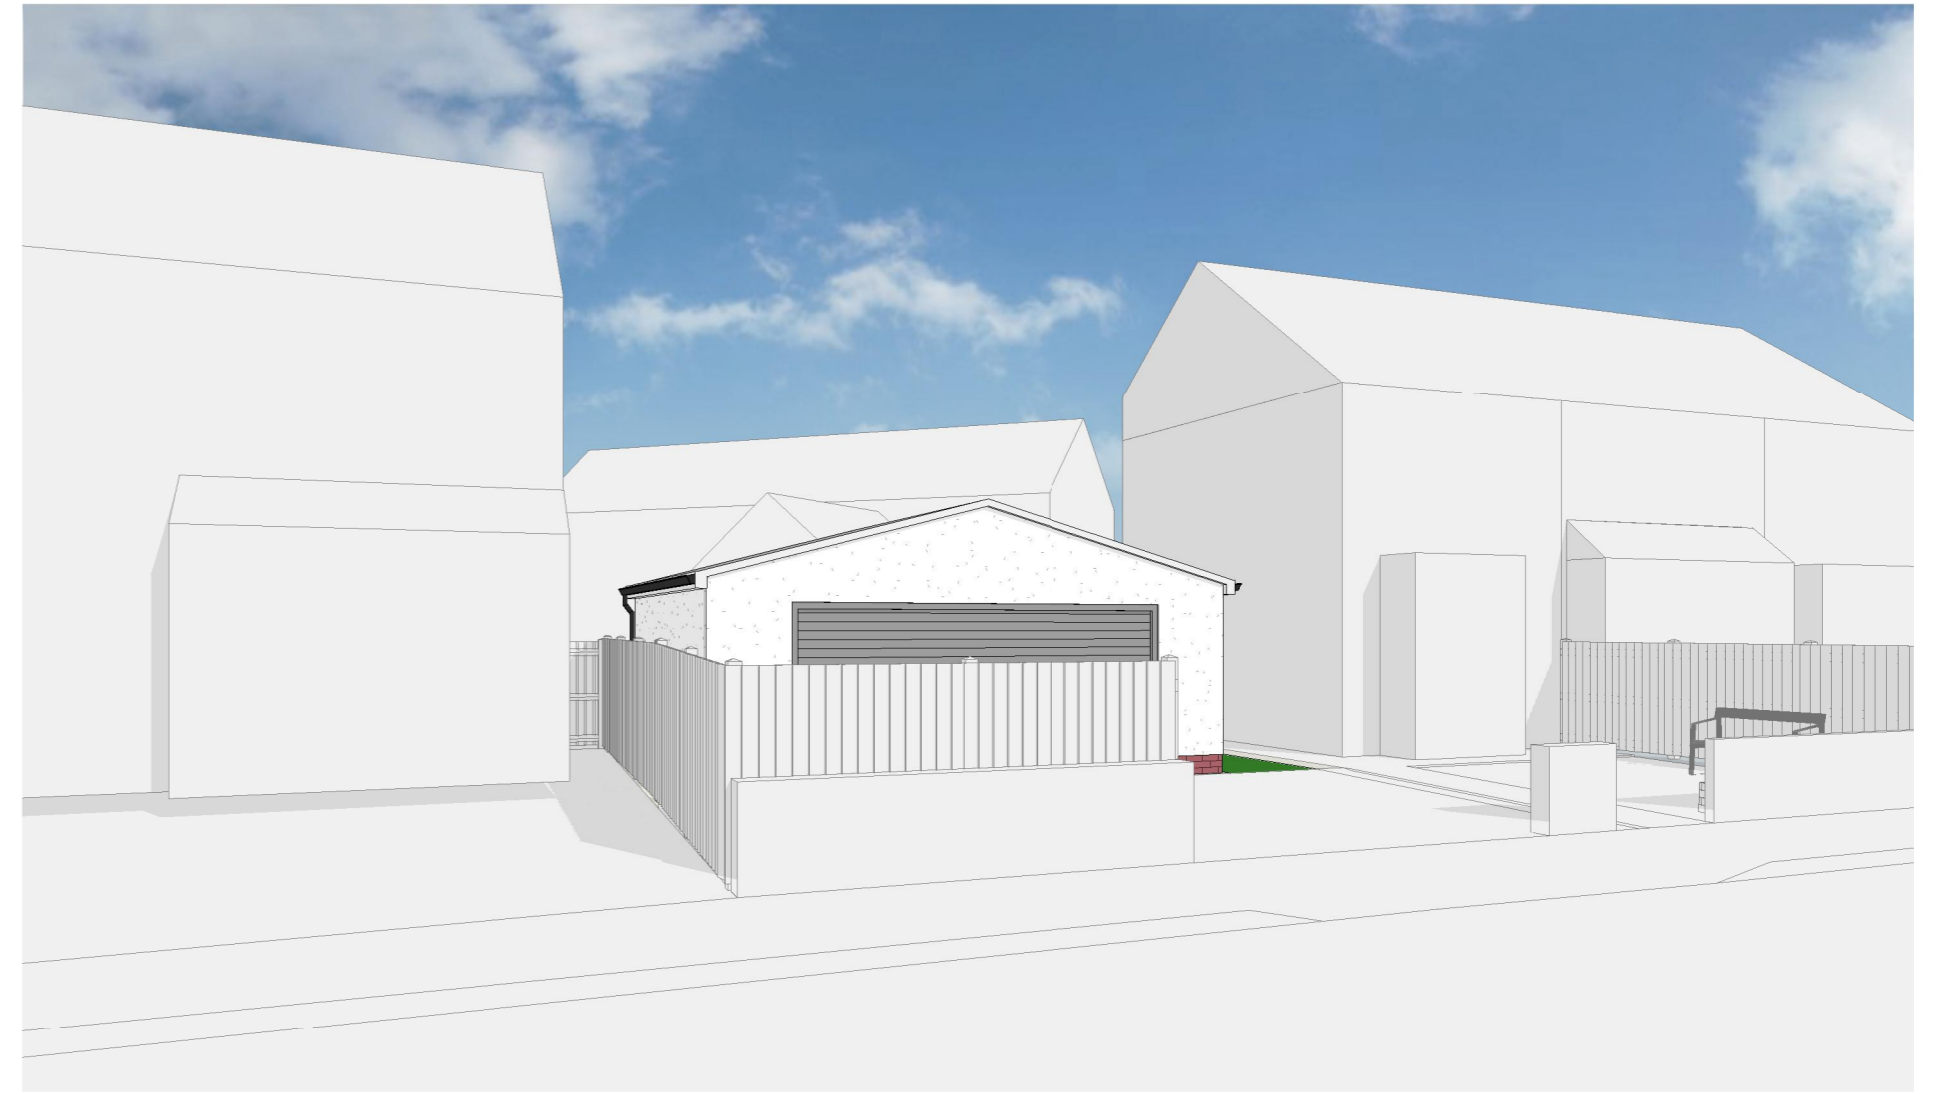

3D View 1

3D View 2

3D View 3

3D View Locations

1 : 300

1	Feb	First Issue	TJL	TJL
Rev	Date	Description	By	Chk

Planning				
CLIENT Mr John Mee				
PROJECT 79 Barnsley Road, S75 3JS				
TITLE Proposed 3D Views				
CREATION DATE 01/24/24	SCALE @ A2 1:300	DRN TJL	CHK TJL	STATUS SO
SHEET NO. TJL - B01 - ZZ - DR - PL005			REVISION 1	
ORIGINATOR\ZONE\LEVEL\TYPE\ROLE\NUMBER				
© COPYRIGHT: ALL RIGHTS RESERVED.				

PLOT DATE: