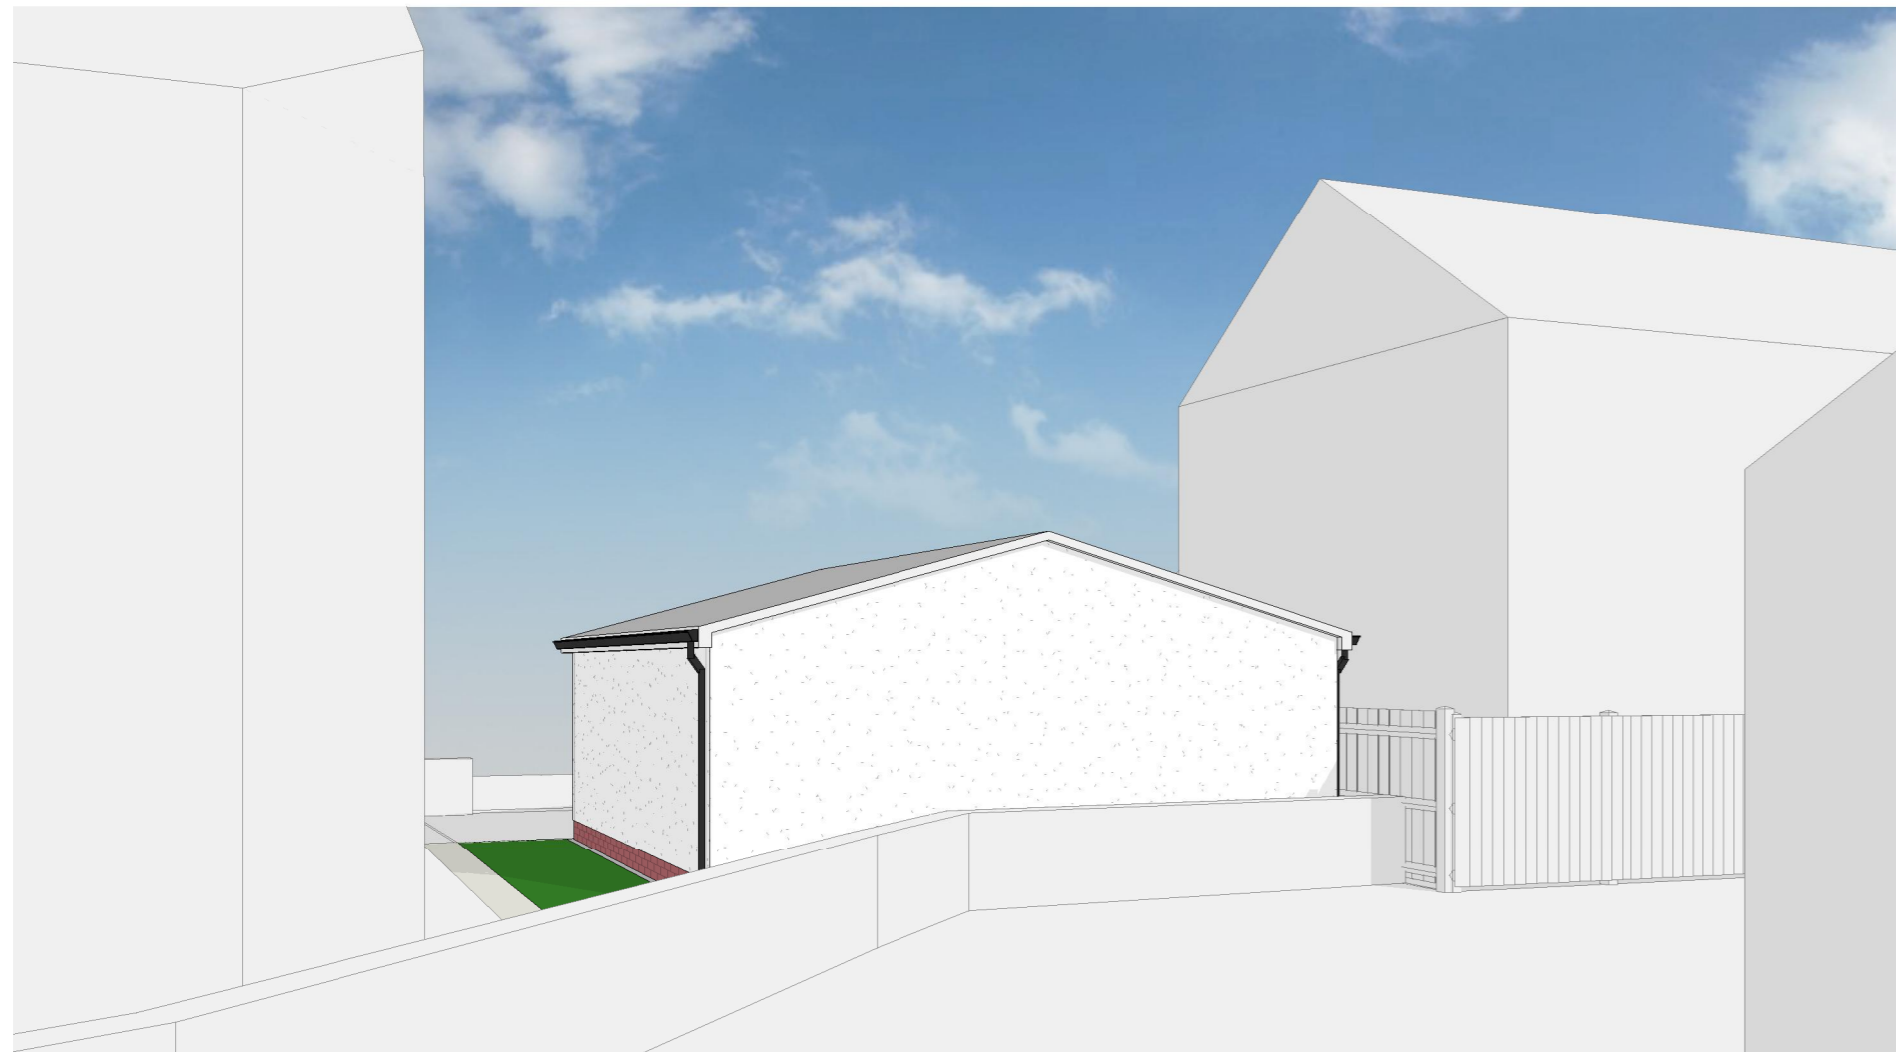

3D View 1

3D View 2

3D View 3

3D View Locations

1 : 300

1	Feb	First Issue	TJL	TJL
Rev	Date	Description	By	Chk

Planning				
CLIENT Mr John Mee				
PROJECT 79 Barnsley Road, S75 3JS				
TITLE Proposed 3D Views				
CREATION DATE 01/24/24	SCALE @ A2 1:300	DRN TJL	CHK TJL	STATUS SO
SHEET NO. TJL - B01 - ZZ - DR - PL005			REVISION 1	
ORIGINATOR\ZONE\LEVEL\TYPE\ROLE\NUMBER				
© COPYRIGHT: ALL RIGHTS RESERVED.				

PLOT DATE: