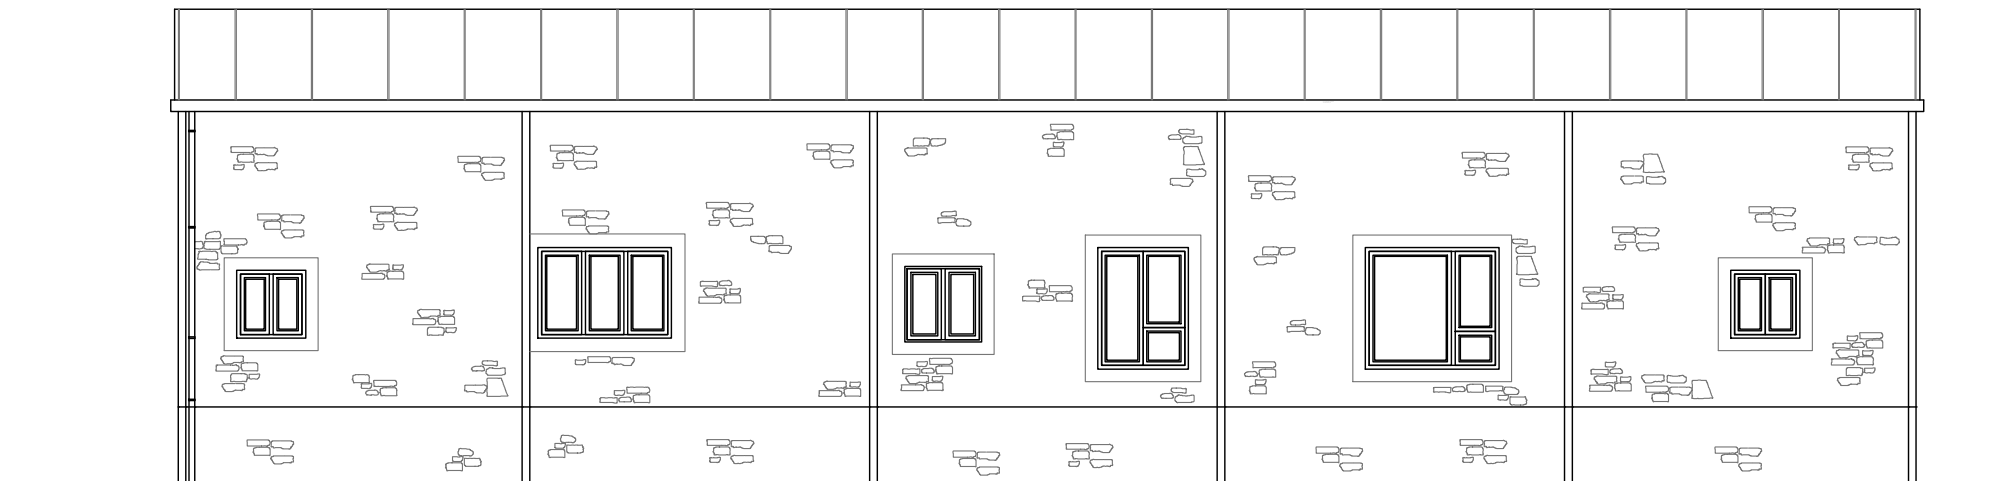

Proposed East Elevation

Proposed South Elevation

Scale bar (1:100)

		Prism Agriculture Ltd		Anchor Farm, Elmhirst Lane, Dodworth, Barnsley, S71 4LD	
NO		REVISION		DATE	
				Mr L Haywood	
				Proposed Extension	
				Proposed Elevations	
DRAWN	CHECK	SCALE	DATE	DRAWING NO.	REVISION
		1:100	Jan 2021	254-21	A