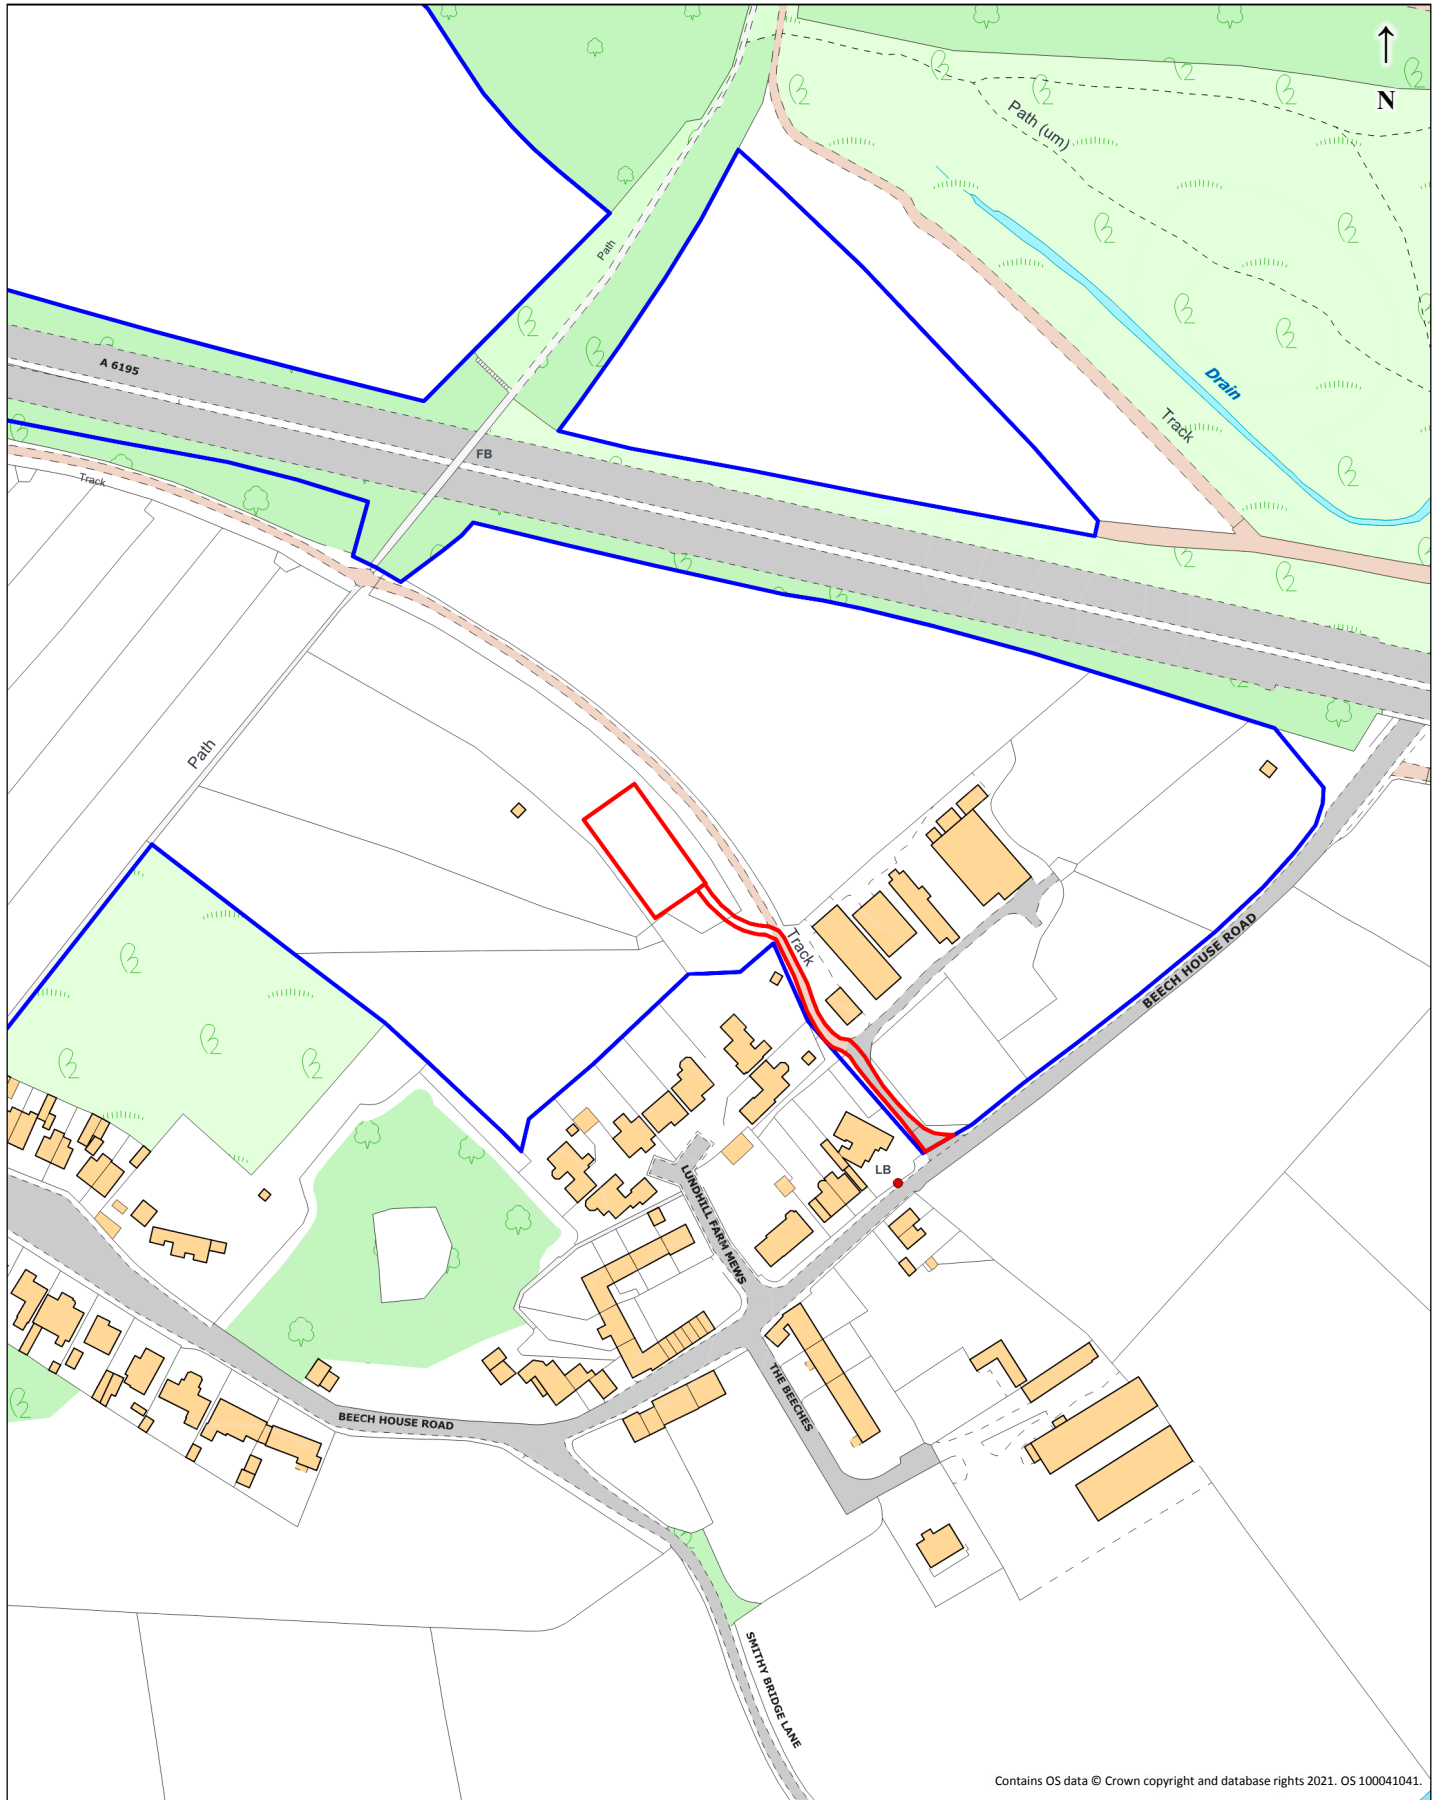

PROPOSED ALL-WEATHER EQUESTRIAN ARENA AT LUNDHILL FARM, HEMINGFIELD, BARNSELY S73 0PJ

Contains OS data © Crown copyright and database rights 2021. OS 100041041.

Scale 1:2500

Projection: British National Grid