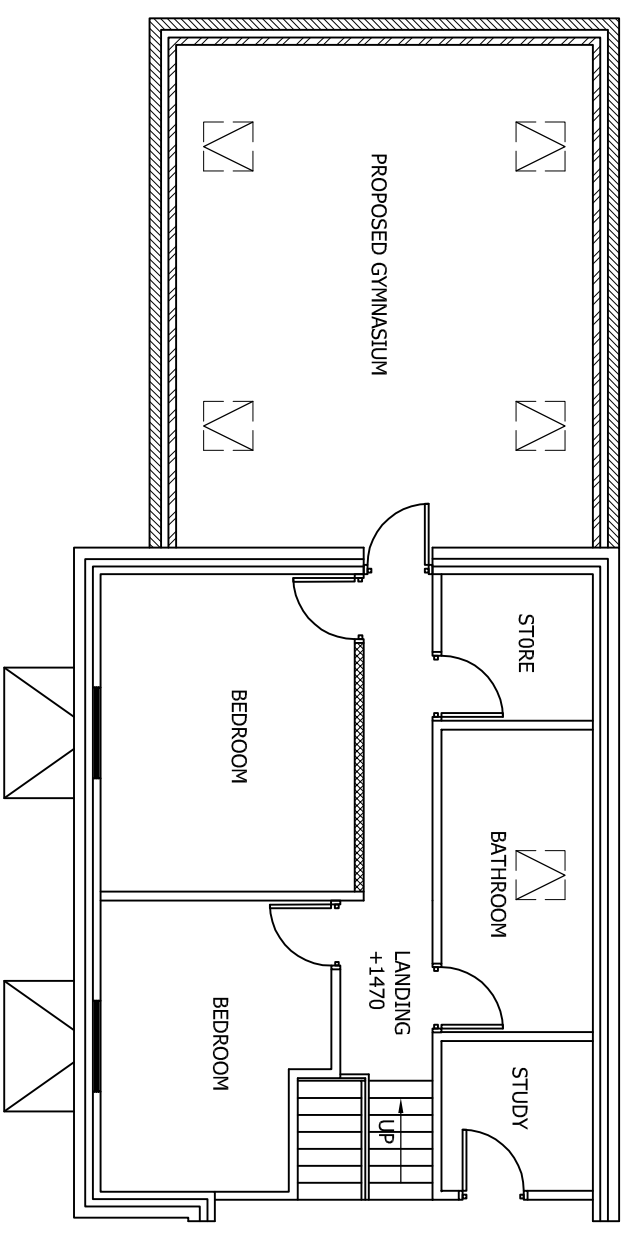

DO NOT SCALE: Contractor to check all dimensions and report any omissions or errors

NOTES

Rev	Description	By	CHK	App	Date

JRB DESIGNS LTD
166 Churchfield Lane
Barnsley
S75 5EA
Tel: 01226 383542
Fax: 01226 380078
Mob: 07970 541192
Email: john@jrbdesigns.co.uk
This drawing is copyright. © Jrbdesigns Ltd.

Client
MR J GASKELL

Drawing Title
PROPOSED PLANS

Address
**62 WHITE CROSS ROAD
CUDWORTH
BARNLSLEY
S72 8ED**

Project Title:
**PROPOSED TWO & SINGLE
STOREY SIDE EXTENSIONS**

Purpose of Issue:
PLANNING

Drawing Status
FIRST ISSUE

Scale at A3	Drawn By	Date	AS SHOWN	JRB	03/07/2008
Checked By	Date	Approved By	Date	JG	03/07/2008
Project No.	Drawing No.	Revision	MJG001	004	-

APPROVAL ☒ INFORMATION ☐ TENDER ☐ CONTRACT ☐ CONSTRUCTION ☐