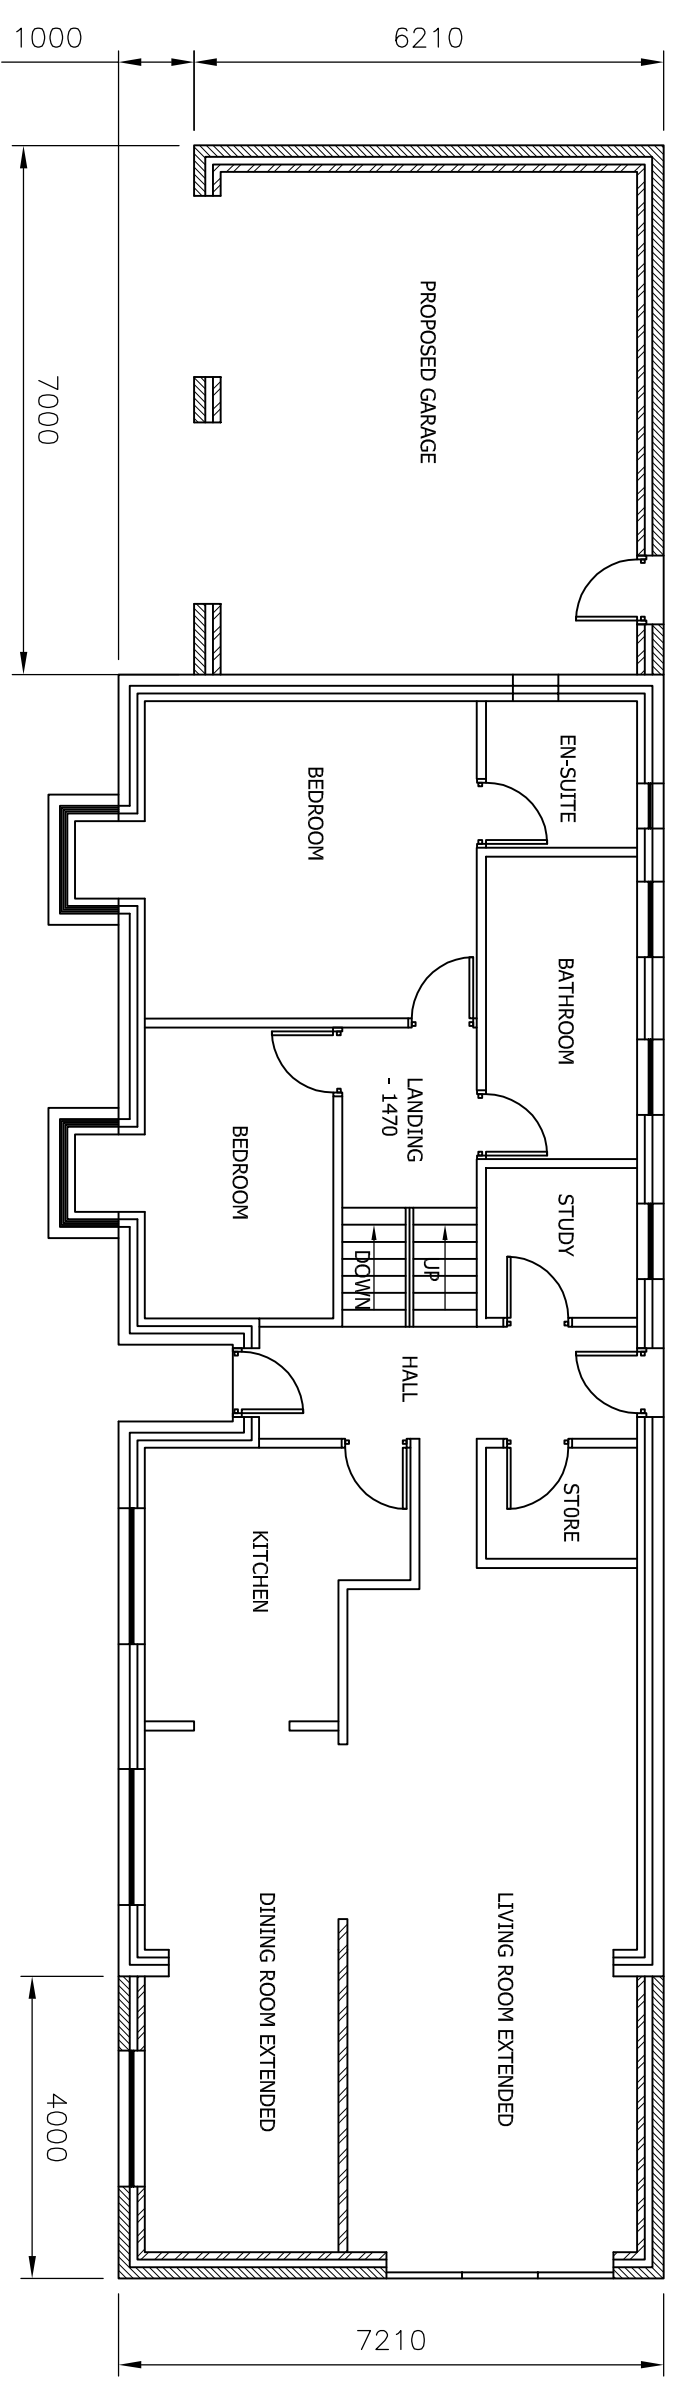

DO NOT SCALE: Contractor to check all dimensions and report any omissions or errors

NOTES

Rev	Description	By	CHK	App	Date

JRB DESIGNS LTD
166 Churchfield Lane
Barnsley
S75 5EA
Tel: 01226 383542
Fax: 01226 380078
Mob: 07970 541192
Email: john@jrbdesigns.co.uk
This drawing is copyright. © Jrbdesigns Ltd.

Client
MR J GASKELL

Drawing Title
PROPOSED PLANS

Address
**62 WHITE CROSS ROAD
CUDWORTH
BARNLSLEY
S72 8ED**

Project Title:
**PROPOSED TWO & SINGLE
STOREY SIDE EXTENSIONS**

Purpose of Issue:
PLANNING

Drawing Status
FIRST ISSUE

Scale at A3	Drawn By	Date	AS SHOWN	JRB	03/07/2008
Checked By	Date	Approved By	Date	JG	03/07/2008
Project No.	Drawing No.	Revision	MJG001	004	-

APPROVAL INFORMATION TENDER CONTRACT CONSTRUCTION