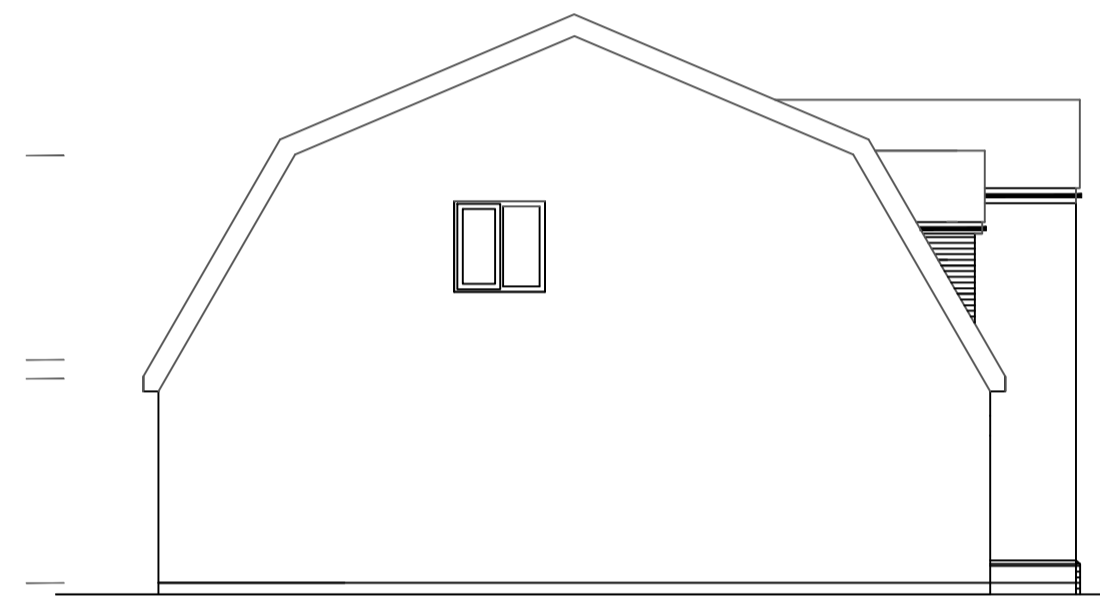

ROOF PLAN

SIDE ELEVATION SE

FRONT ELEVATION

SIDE ELEVATION NW

REAR ELEVATION

GROUND FLOOR PLAN

FIRST FLOOR PLAN

Plot 1 off Ringway,
Bolton on Dearne,
Barnsley

Megan Smith

Elevations & Floor Plans

N Murray Design

44 Ten Acre Road, Kimberworth Park
Rotherham, S61 3RJ

Email: nmurraydesign@gmail.com
Tel: 0750 8616377

Scale	Date	Drawing No	Rev
1:100	5/10/21	1PP 1BR	C