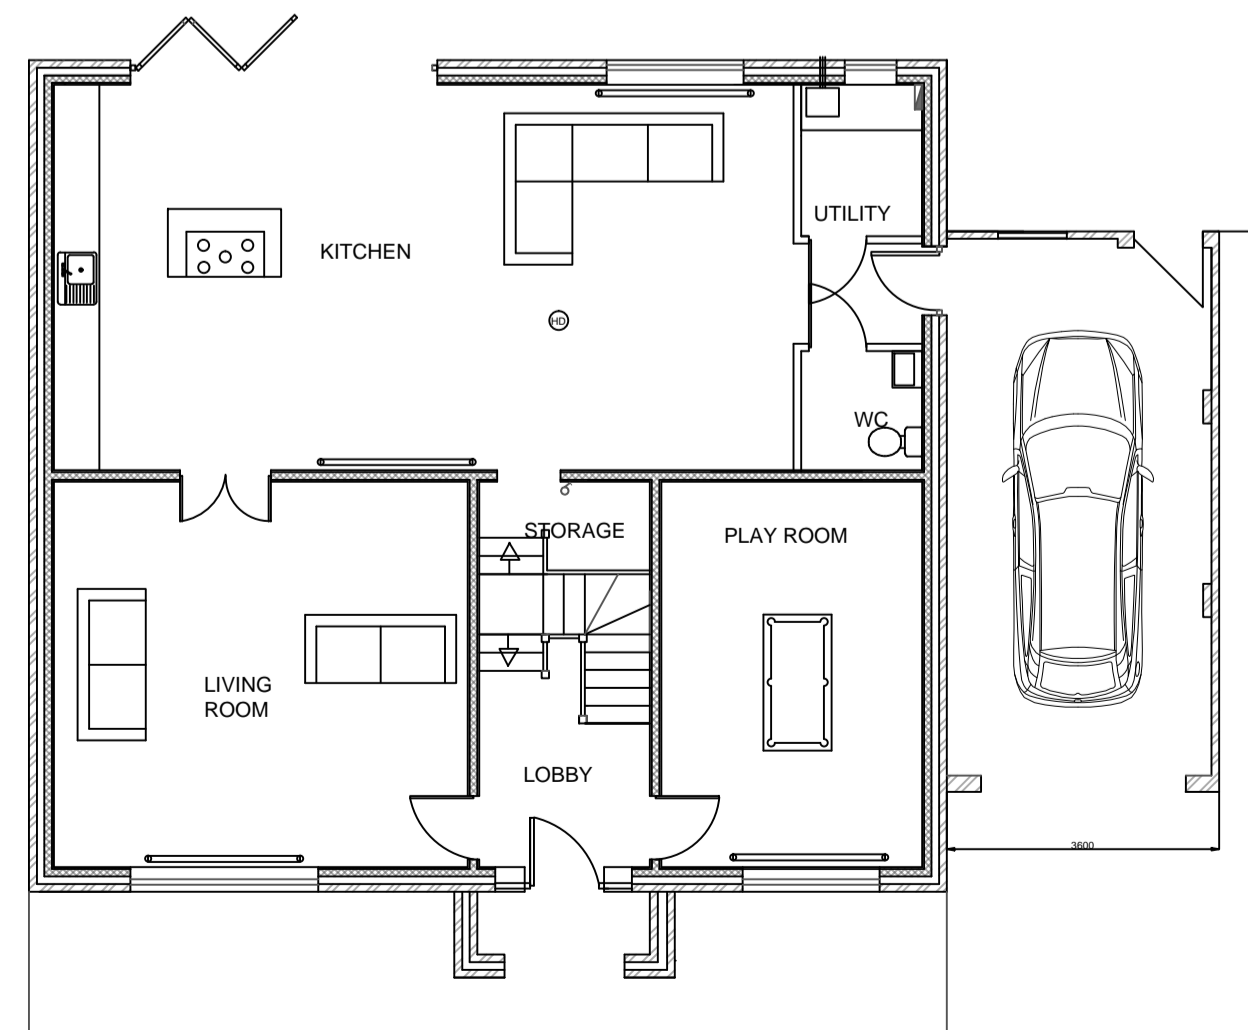

ROOF PLAN

SIDE ELEVATION SE

FRONT ELEVATION

SIDE ELEVATION NW

REAR ELEVATION

GROUND FLOOR PLAN

FIRST FLOOR PLAN

Plot 1 off Ringway,
Bolton on Dearne,
Barnsley

Megan Smith

Elevations & Floor Plans

N Murray Design

44 Ten Acre Road, Kimberworth Park
Rotherham, S61 3RJ

Email: nmurraydesign@gmail.com
Tel: 0750 8616377

Scale	Date	Drawing No	Rev
1:100	5/10/21	1PP 1BR	C