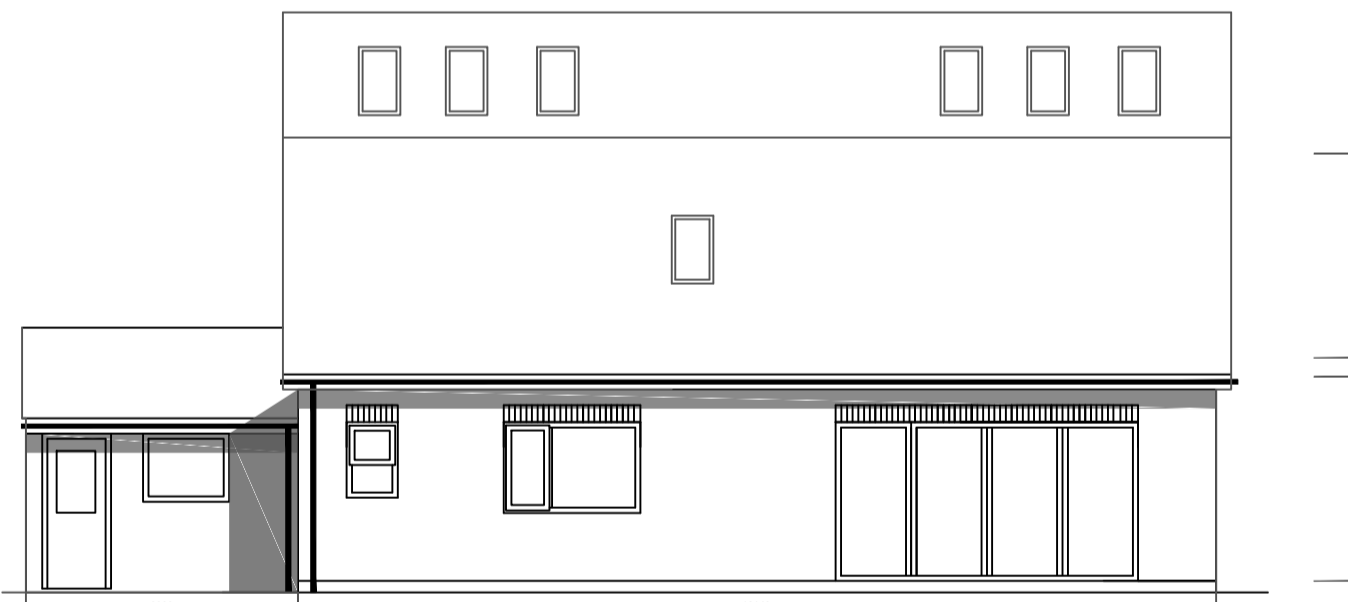

ROOF PLAN

SIDE ELEVATION SE

FRONT ELEVATION

SIDE ELEVATION NW

REAR ELEVATION

GROUND FLOOR PLAN

FIRST FLOOR PLAN

Plot 1 off Ringway,
Bolton on Dearne,
Barnsley

Megan Smith

Elevations & Floor Plans

N Murray Design

44 Ten Acre Road, Kimberworth Park
Rotherham, S61 3RJ

Email: nmurraydesign@gmail.com
Tel: 0750 8616377

Scale	Date	Drawing No	Rev
1:100	5/10/21	1PP 1BR	C