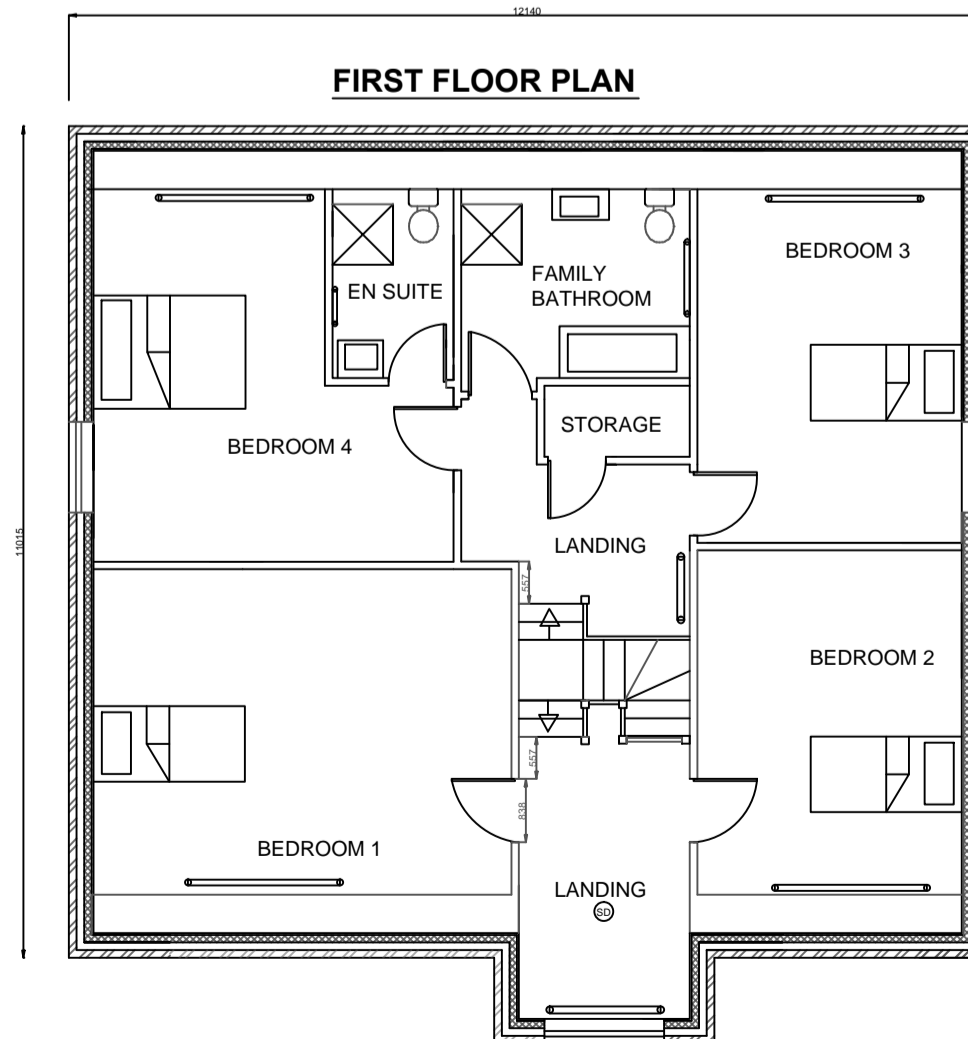

ROOF PLAN

SIDE ELEVATION SE

FRONT ELEVATION

SIDE ELEVATION NW

REAR ELEVATION

GROUND FLOOR PLAN

FIRST FLOOR PLAN

Plot 1 off Ringway,
Bolton on Dearne,
Barnsley

Megan Smith

Elevations & Floor Plans

N Murray Design

44 Ten Acre Road, Kimberworth Park
Rotherham, S61 3RJ

Email: nmurraydesign@gmail.com
Tel: 0750 8616377

Scale	Date	Drawing No	Rev
1:100	5/10/21	1PP 1BR	C