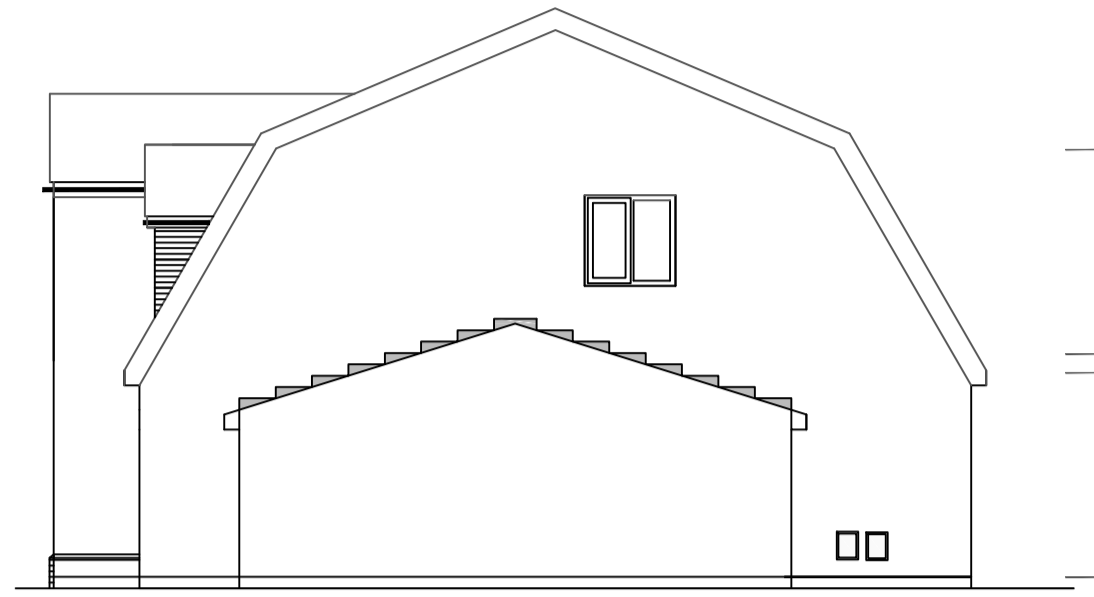

ROOF PLAN

SIDE ELEVATION SE

FRONT ELEVATION

SIDE ELEVATION NW

REAR ELEVATION

GROUND FLOOR PLAN

FIRST FLOOR PLAN

Plot 1 off Ringway,
Bolton on Dearne,
Barnsley

Megan Smith

Elevations & Floor Plans

N Murray Design

44 Ten Acre Road, Kimberworth Park
Rotherham, S61 3RJ

Email: nmurraydesign@gmail.com
Tel: 0750 8616377

Scale	Date	Drawing No	Rev
1:100	5/10/21	1PP 1BR	C