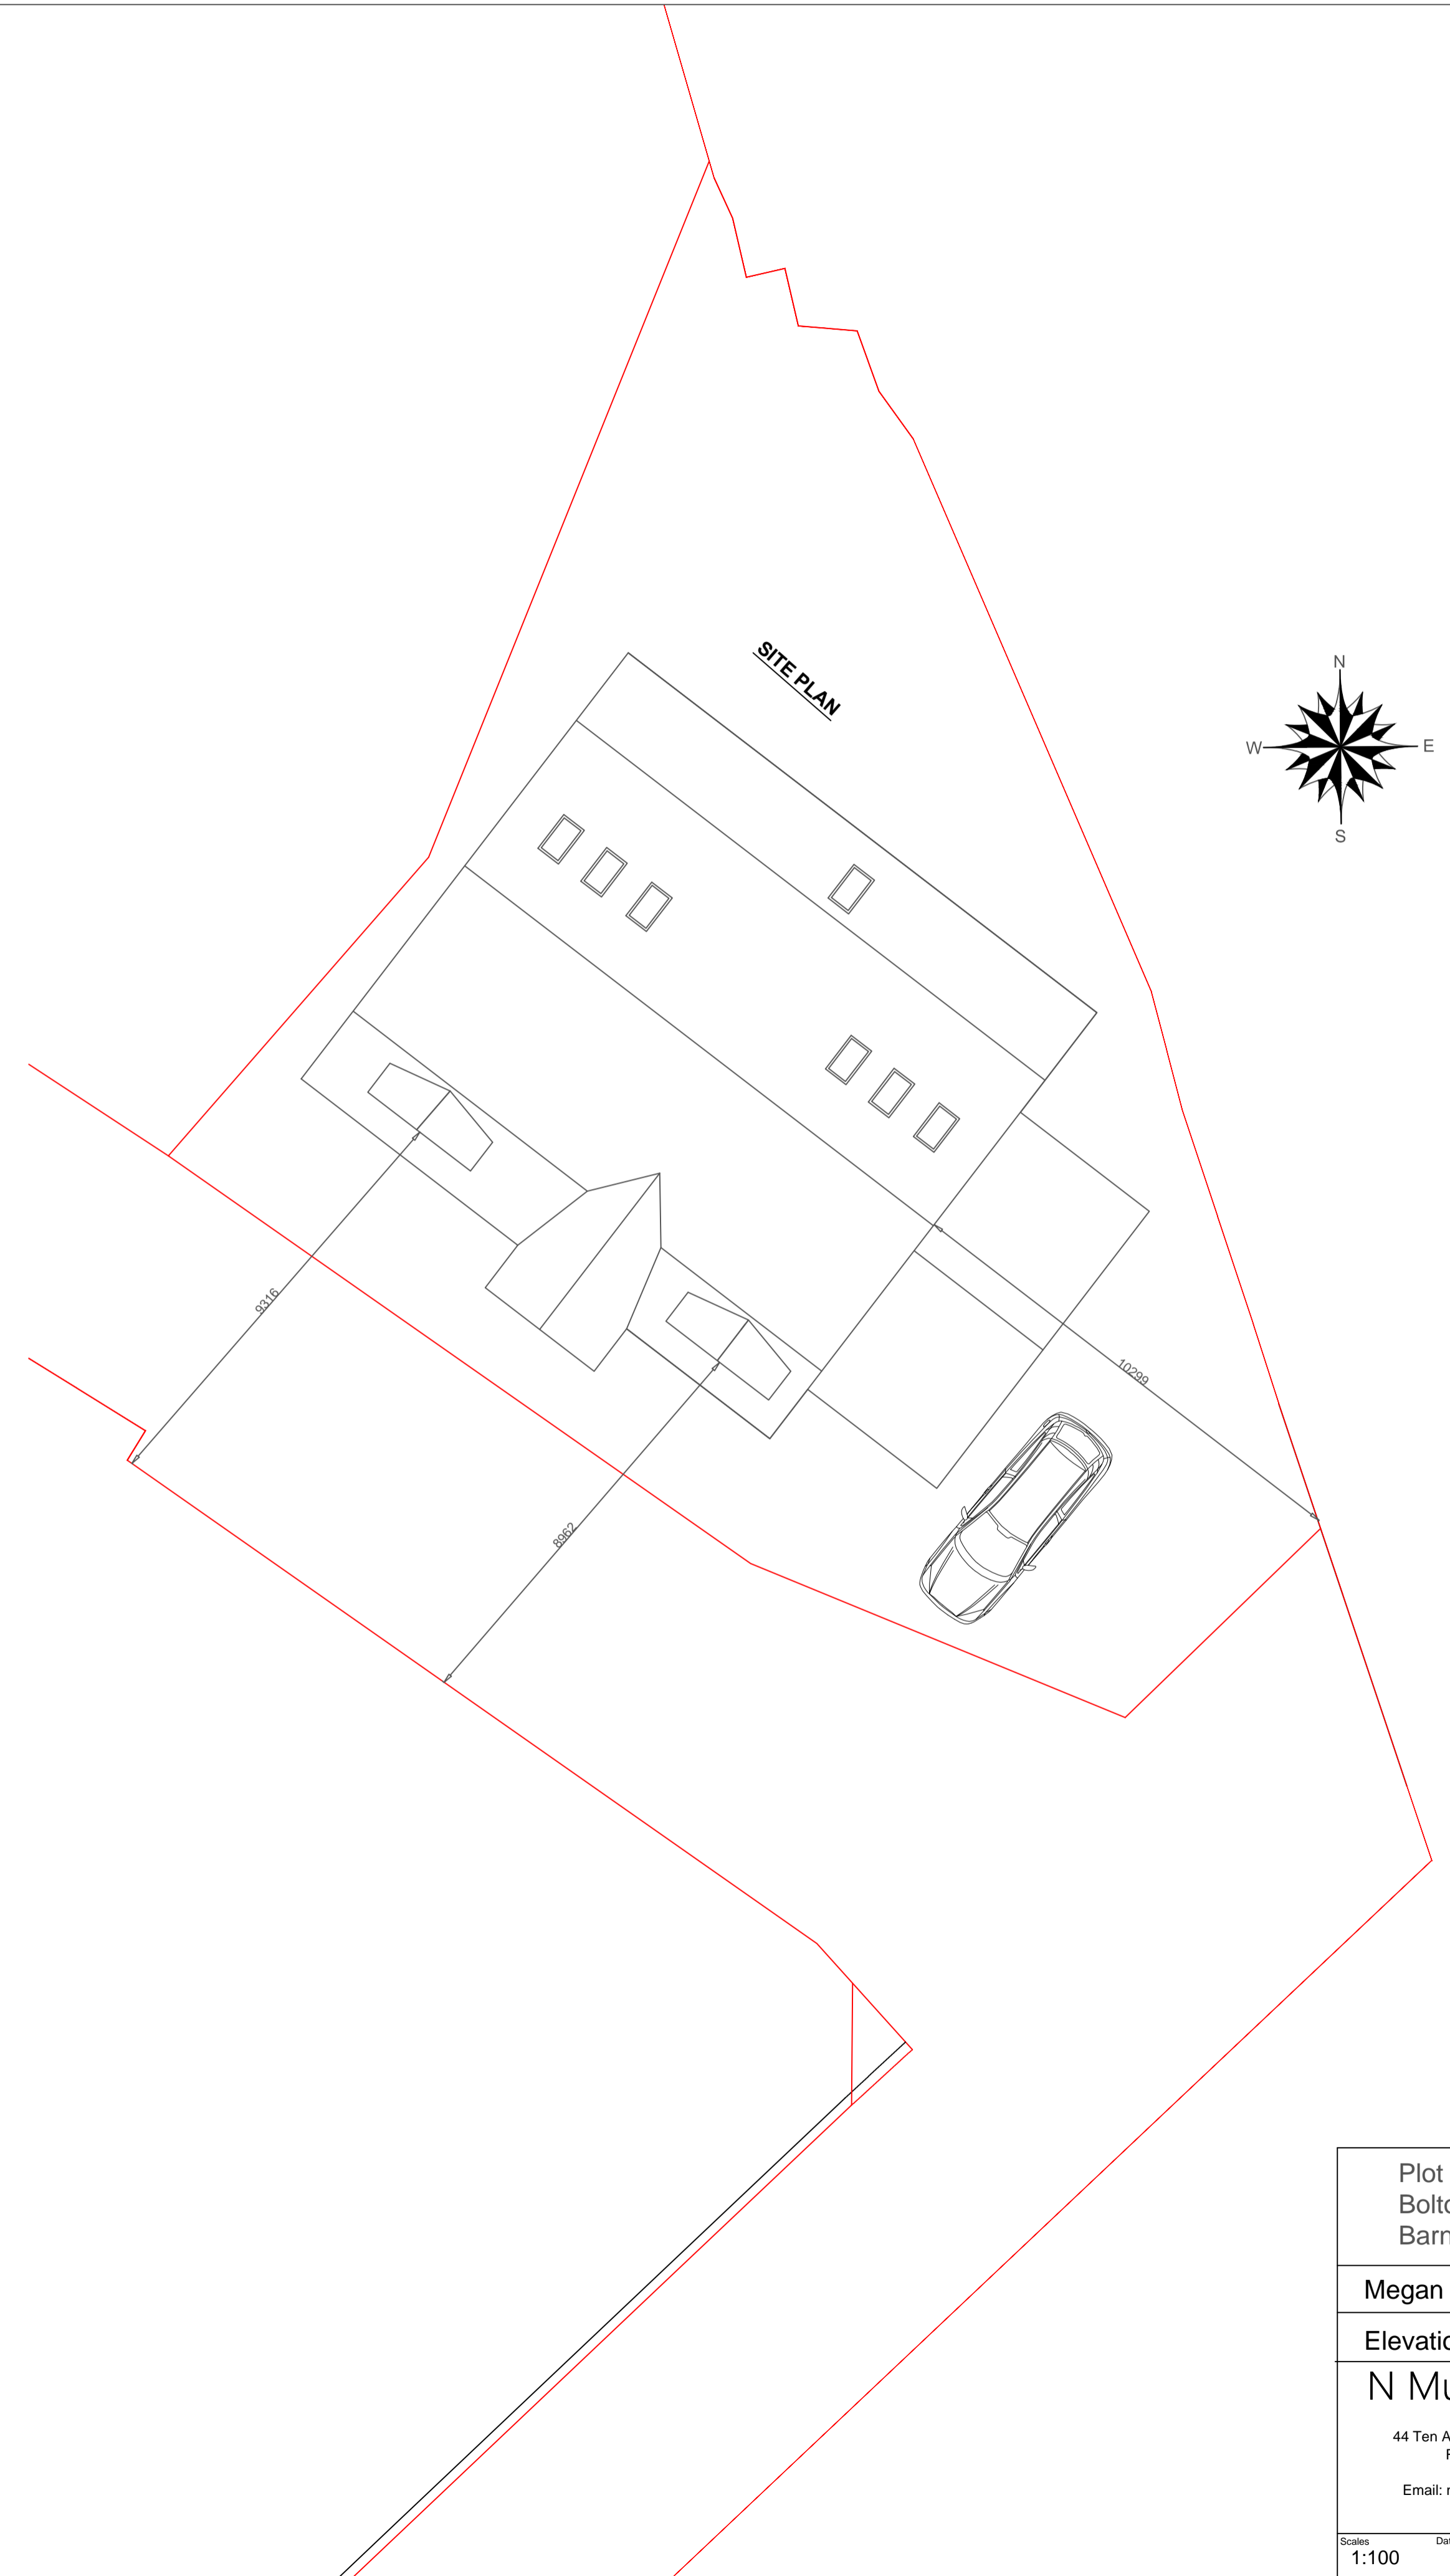

ROOF PLAN

SIDE ELEVATION SE

FRONT ELEVATION

SIDE ELEVATION NW

REAR ELEVATION

GROUND FLOOR PLAN

FIRST FLOOR PLAN

Plot 1 off Ringway,
Bolton on Dearne,
Barnsley

Megan Smith

Elevations & Floor Plans

N Murray Design

44 Ten Acre Road, Kimberworth Park
Rotherham, S61 3RJ

Email: nmurraydesign@gmail.com
Tel: 0750 8616377

Scale	Date	Drawing No	Rev
1:100	5/10/21	1PP 1BR	C