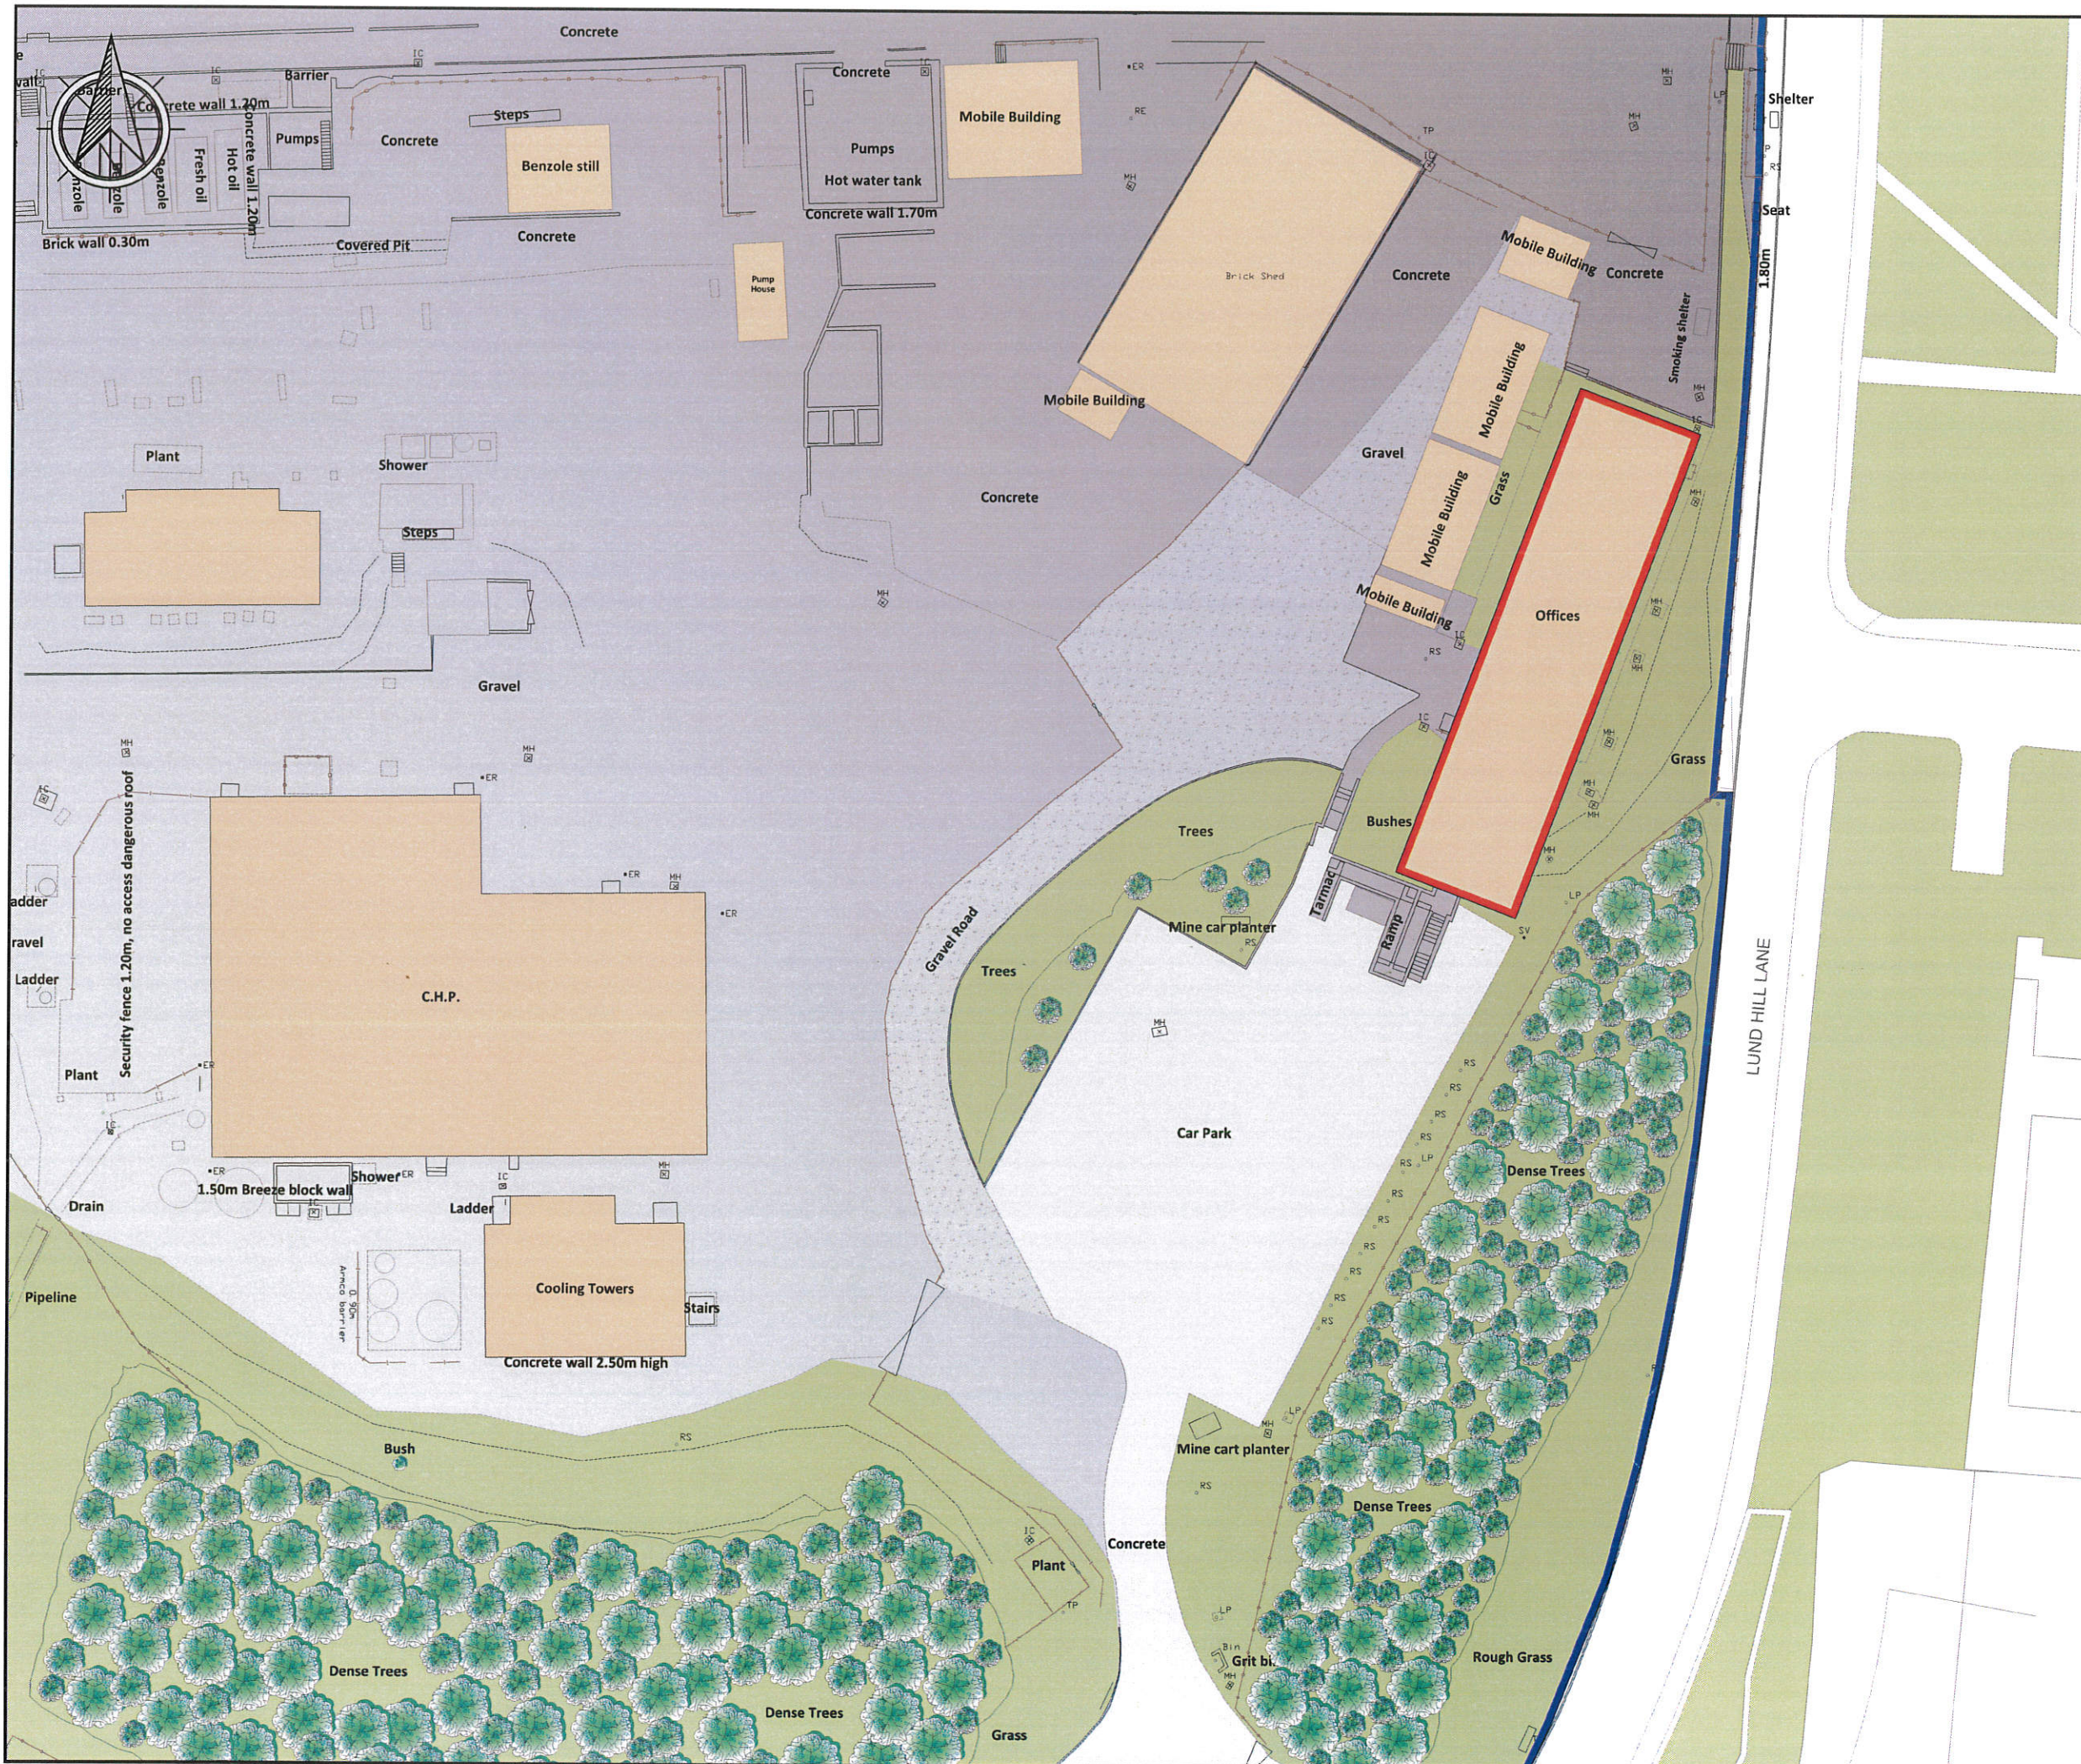

### Plans

- Legend**
- Application Boundary
  - Site Boundary of Former Coke Works and Extent of Ownership

**Hargreaves**  
 West Terrace, Ebb Warming, Durham, DH7 9PT  
 Tel: 0191 373 4485 Fax: 0191 373377  
 www.hargreaves.co.uk

Project: **Former Monckton Coke Works Office Refurbishment**  
 Title: **Site Location Plan**

Designed	LW	Date
FR		13/07/16
Checked		
	FR	Scale: 1:2500 @A2
		Drawing No: 27005 Rev A

Based upon Ordnance Survey maps with the sanction of the controller of H.M. Stationery Office.  
 Crown Copyright Reserved. Licence Number 10005857.

### Legend

- Application Boundary
- Site Boundary of Former Coke Works and Extent of Ownership

West Terrace, Esh Winning, Durham, DH7 9PT  
 Tel: 0191 373 4485 Fax: 0191 3733777  
 WWW.hsgplc.co.uk

Project  
**Former Monckton  
 Coke Works  
 Office Refurbishment**

Title  
**Site Layout Plan**

Designed	LW	Date	13/07/16
Drawn	FR	Scale	1:500 @A3
Checked		Drawing No.	27606 Rev.A

Based upon Ordnance Survey maps with the sanction of the controller of H.M. Stationery Office. Crown Copyright Reserved. Licence Number 100056857.