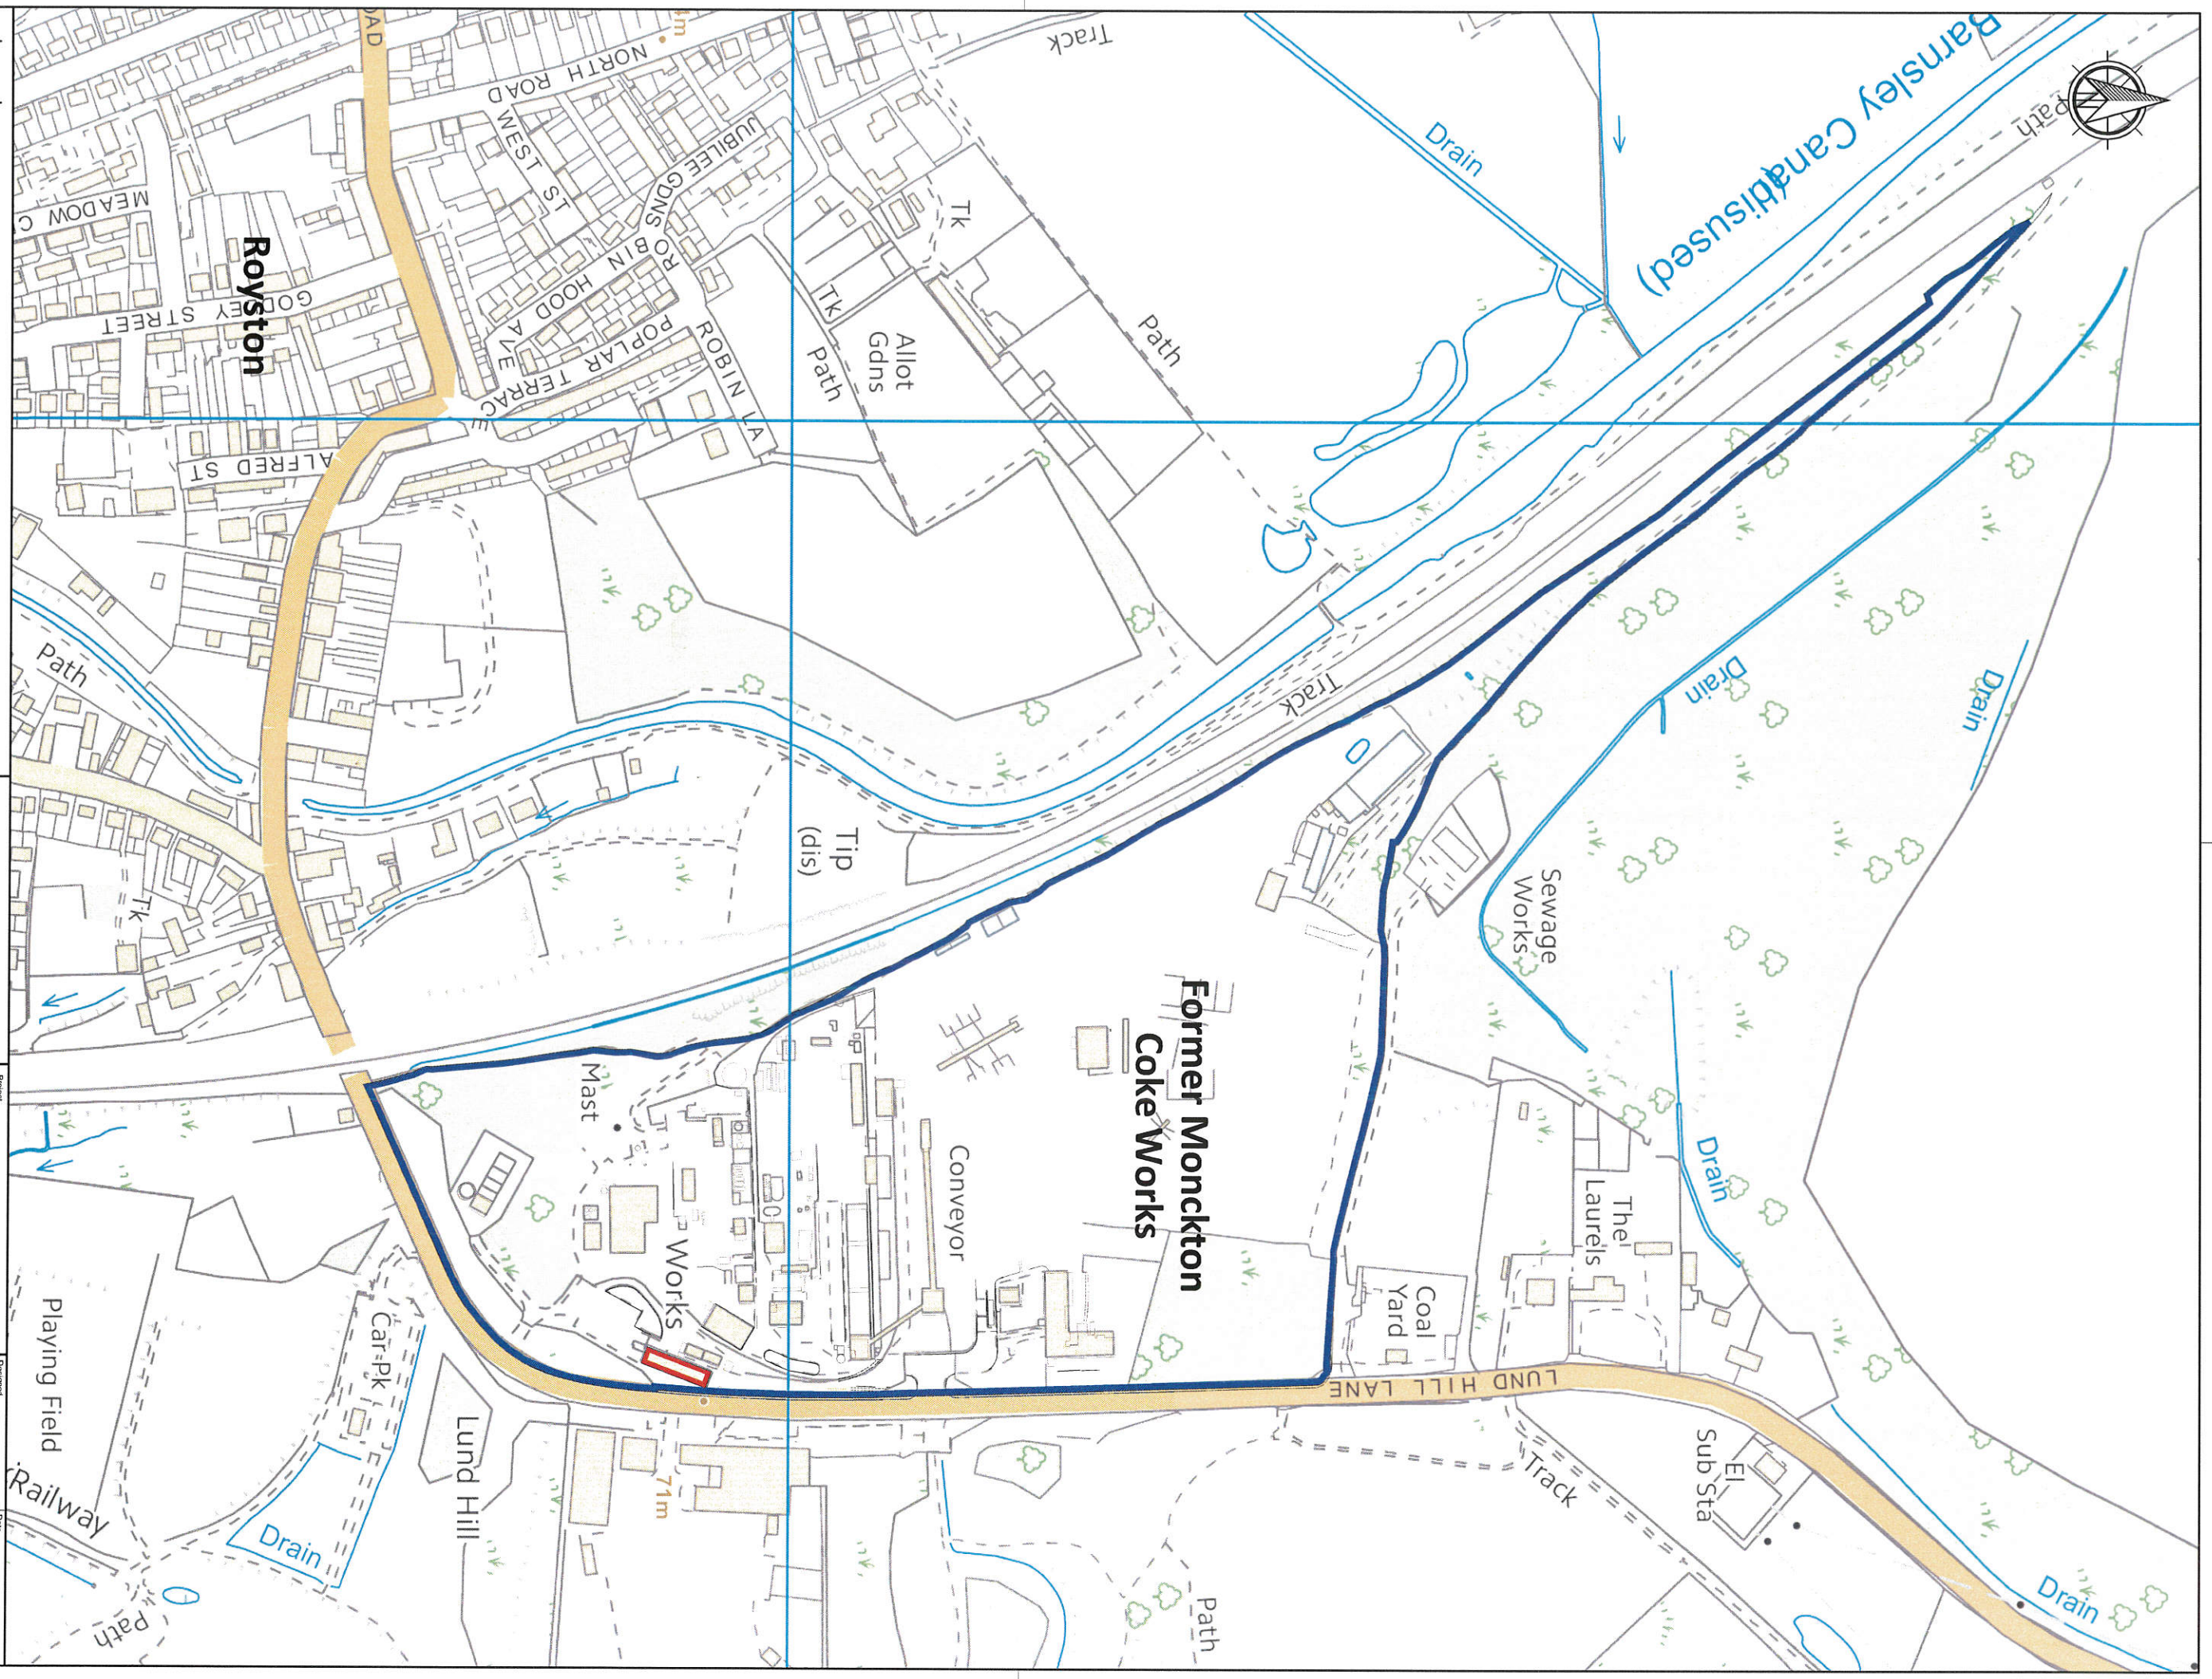

### Plans

- Legend**
- Application Boundary
  - Site Boundary of Former Coke Works and Extent of Ownership

**Hargreaves**  
 West Terrace, Ebb Warming, Durham, DH7 9PT  
 Tel: 0191 373 4485 Fax: 0191 373377  
 www.hargreaves.co.uk

Project: **Former Monckton Coke Works Office Refurbishment**  
 Title: **Site Location Plan**

Designed	LW	Date
FR		13/07/16
Checked		
	FR	Scale: 1:2500 @A2
		Drawing No: 27005 Rev A

Based upon Ordnance Survey maps with the sanction of the controller of H.M. Stationery Office.  
 Crown Copyright Reserved. Licence Number 10005857.

### Legend

- Application Boundary
- Site Boundary of Former Coke Works and Extent of Ownership

West Terrace, Esh Winning, Durham, DH7 9PT  
 Tel: 0191 373 4485 Fax: 0191 3733777  
 WWW.hsgplc.co.uk

Project  
**Former Monckton  
 Coke Works  
 Office Refurbishment**

Title  
**Site Layout Plan**

Designed	LW	Date	13/07/16
Drawn	FR	Scale	1:500 @A3
Checked		Drawing No.	27606 Rev.A

Based upon Ordnance Survey maps with the sanction of the controller of H.M. Stationery Office. Crown Copyright Reserved. Licence Number 100056857.