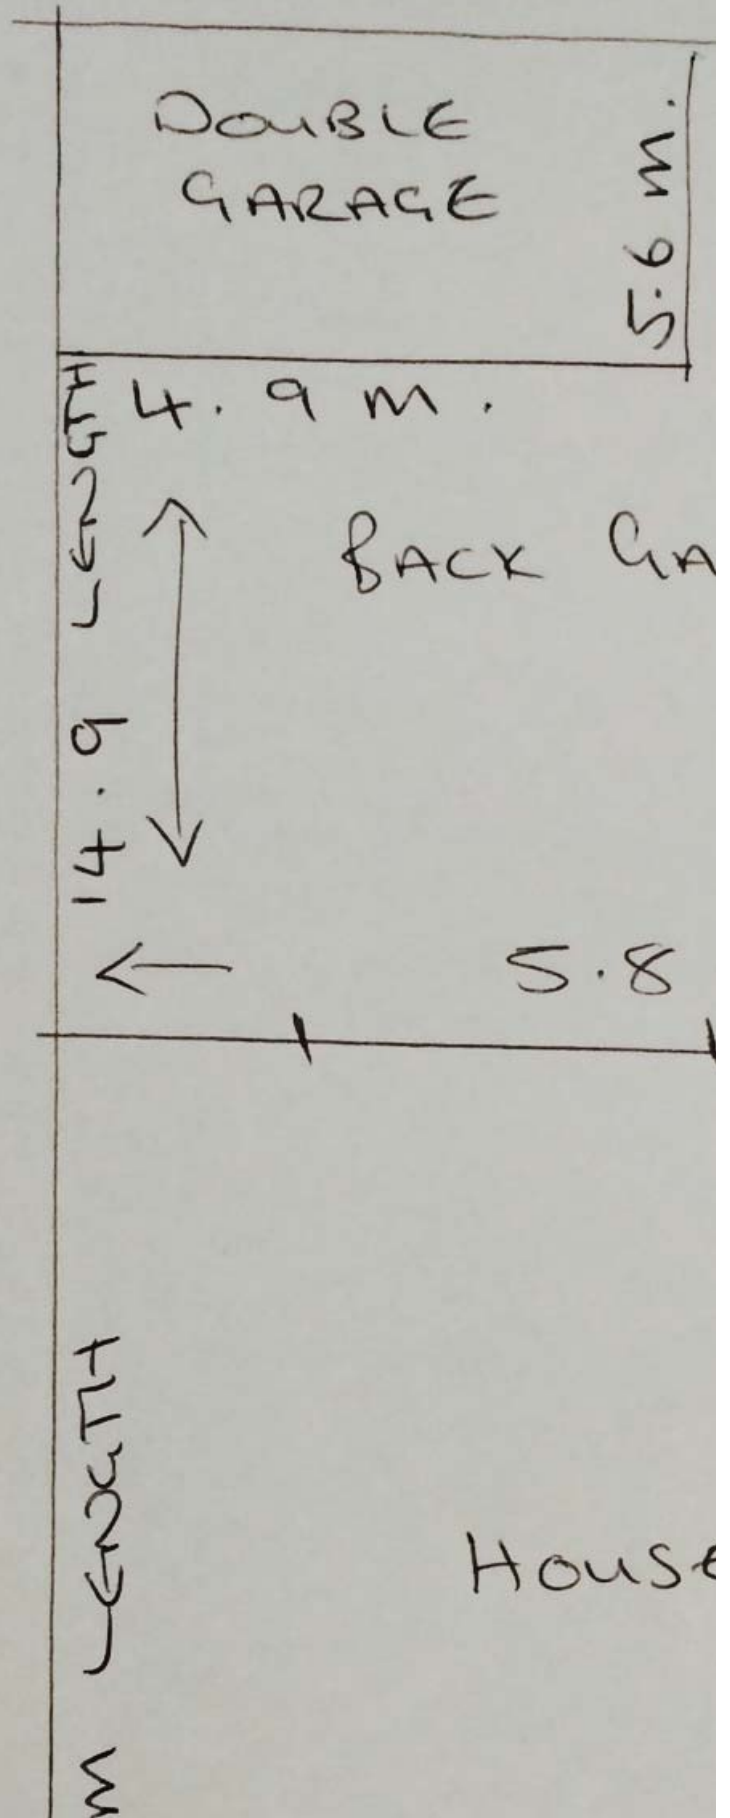

FRONT TO BACK.

HOUSE  
PLAN

153 BARNESLEY RD  
CUDWORTH  
S72 8UT

153 BARNESLEY RD,  
CUDWORTH,  
S72 8UT

FIRST

3.6 m. width

Bedroom 1.

4.6 m. length