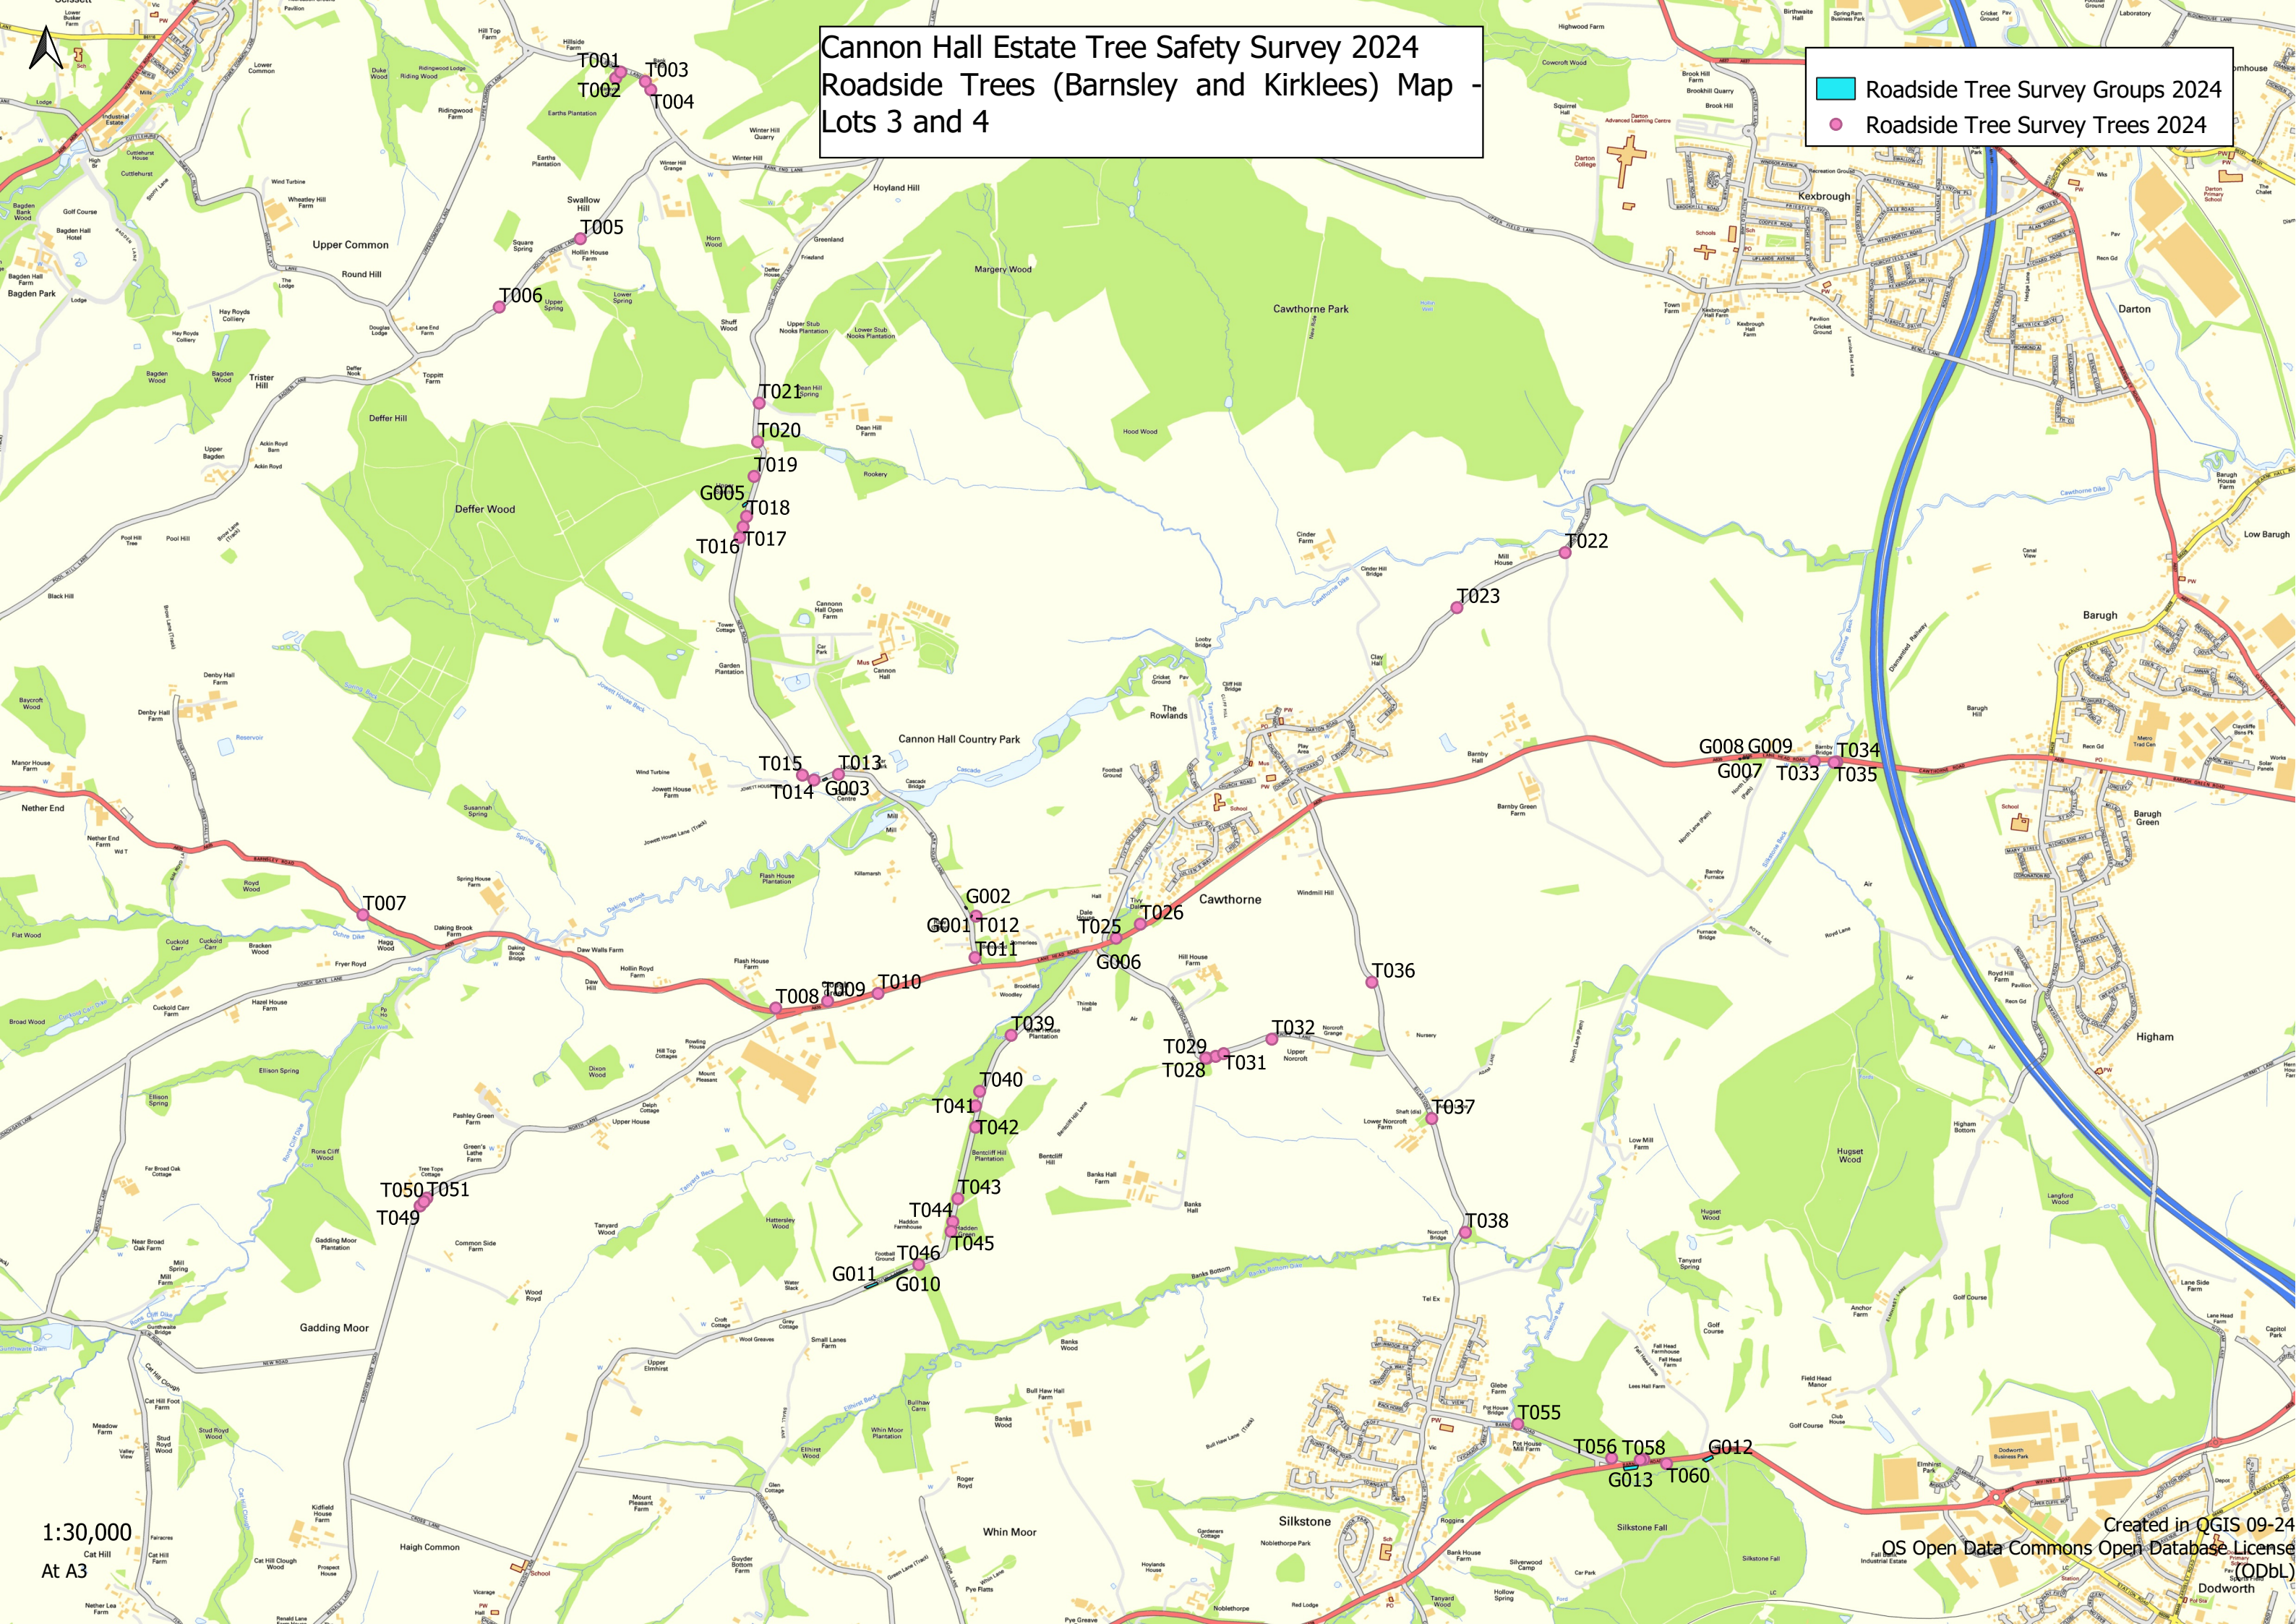

Cannon Hall Estate Tree Safety Survey 2024

Roadside Trees (Barnsley and Kirklees) Map - Lots 3 and 4

 Roadside Tree Survey Groups 2024

 Roadside Tree Survey Trees 2024

1:30,000
At A3

Created in QGIS 09-24
OS Open Data Commons Open Database License (ODbL)