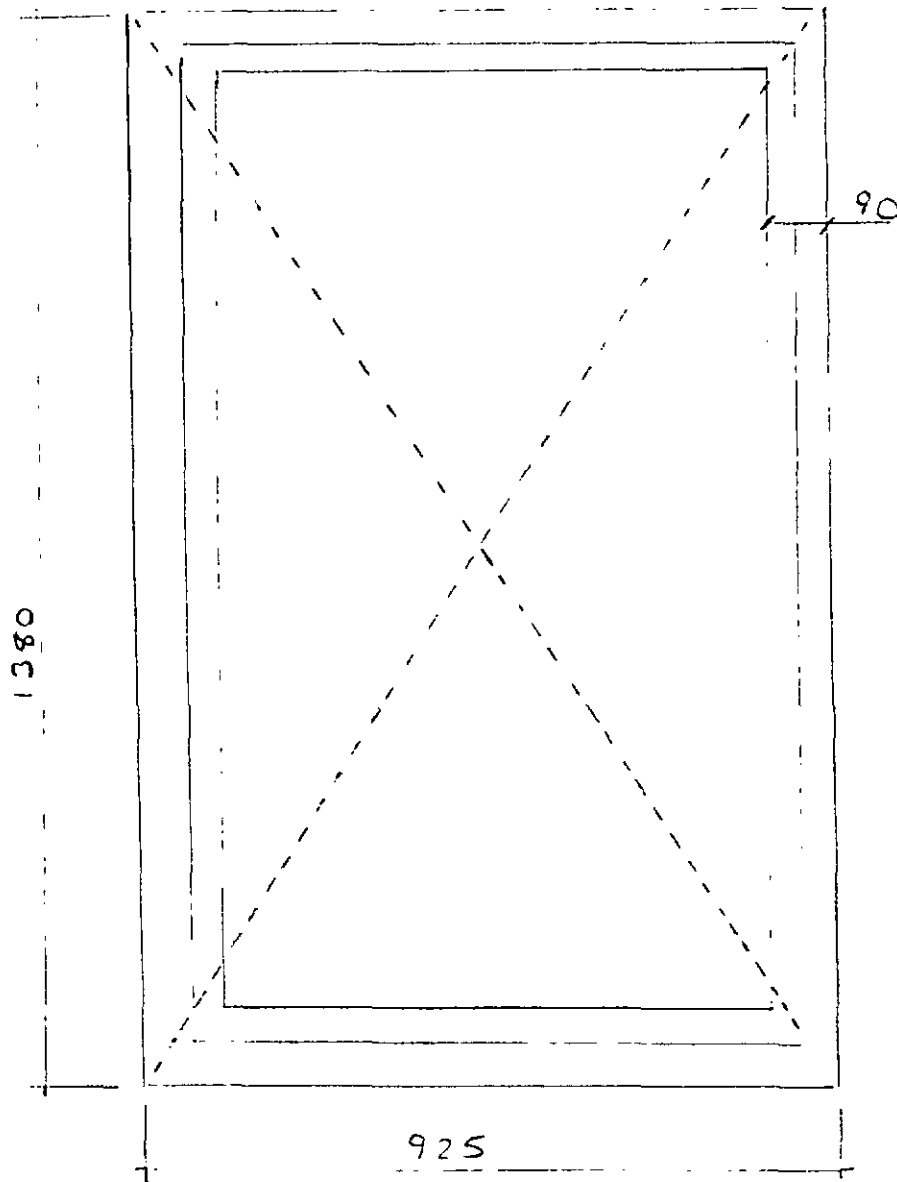

EXISTING WINDOW ELEVATIONS FOR
Lt. PARK DRIVE, STAINBOROUGH

SCALE 1:10 A1

LOUNGE WINDOW - FACING ROAD

(CENTRE SWIVEL OPENING)

SCALE 1:10 A1

LOUNGE WINDOW FACING GARDEN
(CENTRE SWIVEL OPENING)

SCALE 1:10 A1

DINING ROOM WINDOW
(FIXED WINDOW)

SCALE 1:10 A1

FRONT DOOR - FACING GARDEN

SCALE 1:10 A1

KITCHEN WINDOW - FACING REAR YARD

(TWO OPENING WINDOWS)

BACK DOOR TO KITCHEN

SCALE 1:10 A1

END BEDROOM WINDOW

(CENTRE SWIVEL OPENING)

SCALE 1:10 A1

FRONT BEDROOM WINDOW

FIXED WINDOW

SCALE 1:10 A1.

BATHROOM WINDOW

CENTRE SWIVEL OPENING