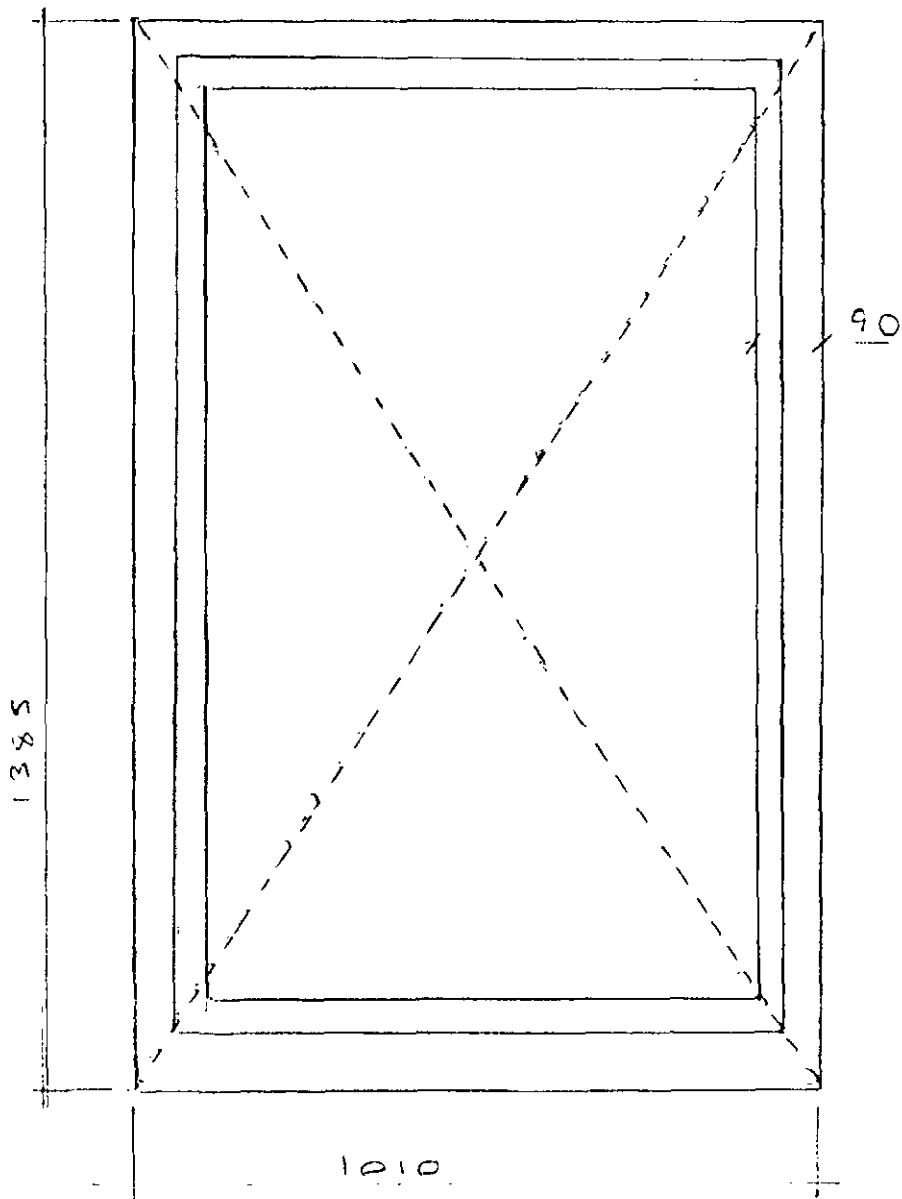

EXISTING WINDOW ELEVATIONS FOR
Lt. PARK DRIVE, STAINBOROUGH

SCALE 1:10 A1

LOUNGE WINDOW - FACING ROAD

(CENTRE SWIVEL OPENING)

SCALE 1:10 A1

LOUNGE WINDOW FACING GARDEN
(CENTRE SWIVEL OPENING)

SCALE 1:10 A1

DINING ROOM WINDOW
(FIXED WINDOW)

SCALE 1:10 A1

FRONT DOOR - FACING GARDEN

SCALE 1:10 A1

KITCHEN WINDOW - FACING REAR YARD

(TWO OPENING WINDOWS)

BACK DOOR TO KITCHEN

SCALE 1:10 A1

END BEDROOM WINDOW

(CENTRE SWIVEL OPENING)

SCALE 1:10 A1

FRONT BEDROOM WINDOW

FIXED WINDOW

SCALE 1:10 A1.

BATHROOM WINDOW

CENTRE SWIVEL OPENING