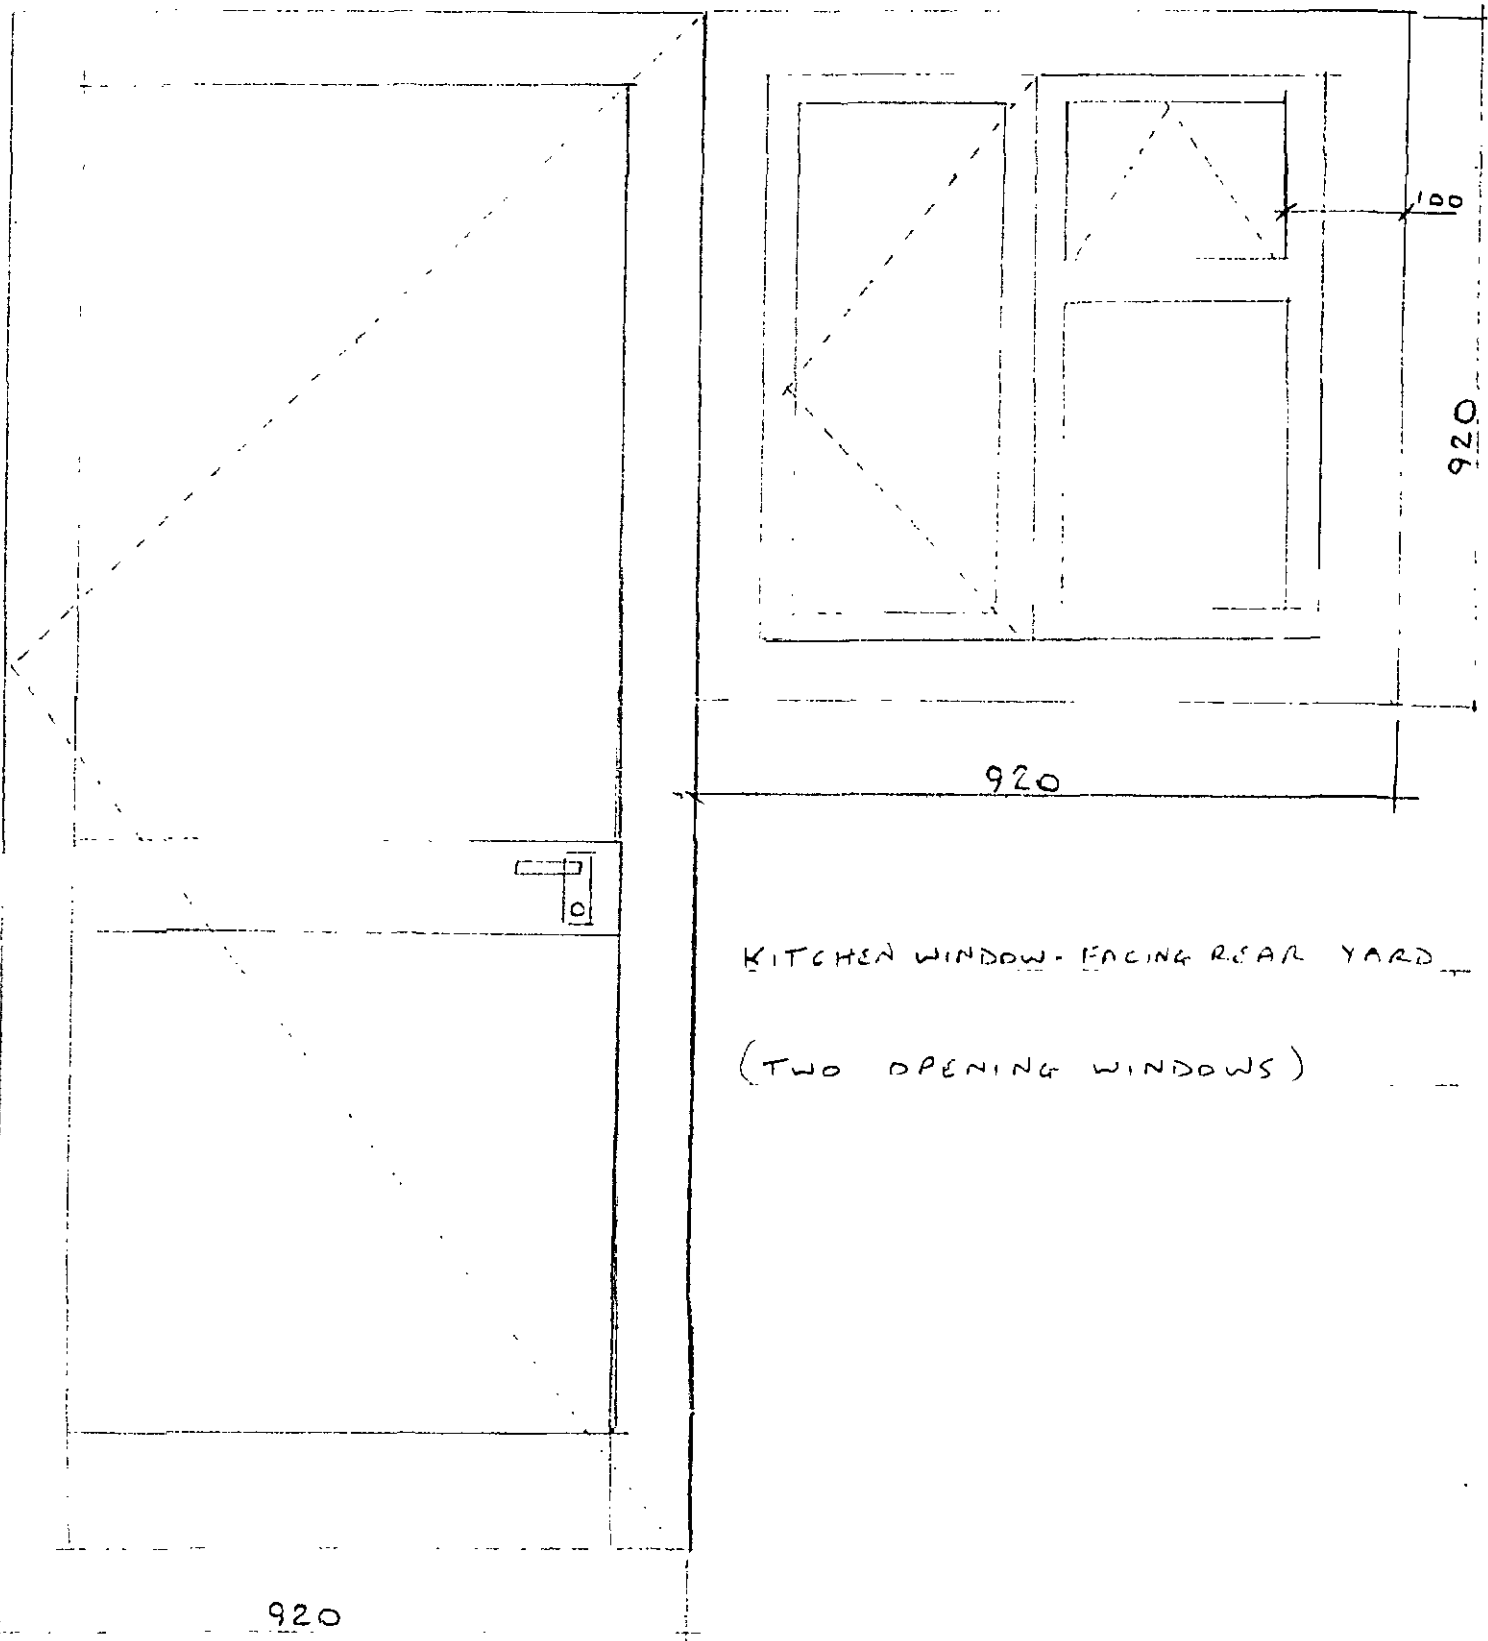

EXISTING WINDOW ELEVATIONS FOR
Lt. PARK DRIVE, STAINBOROUGH

SCALE 1:10 A1

LOUNGE WINDOW - FACING ROAD

(CENTRE SWIVEL OPENING)

SCALE 1:10 A1

LOUNGE WINDOW FACING GARDEN
(CENTRE SWIVEL OPENING)

SCALE 1:10 A1

DINING ROOM WINDOW
(FIXED WINDOW)

SCALE 1:10 A1

FRONT DOOR - FACING GARDEN

SCALE 1:10 A1

KITCHEN WINDOW - FACING REAR YARD

(TWO OPENING WINDOWS)

BACK DOOR TO KITCHEN

SCALE 1:10 A1

END BEDROOM WINDOW

(CENTRE SWIVEL OPENING)

SCALE 1:10 A1

FRONT BEDROOM WINDOW

FIXED WINDOW

SCALE 1:10 A1.

BATHROOM WINDOW

CENTRE SWIVEL OPENING