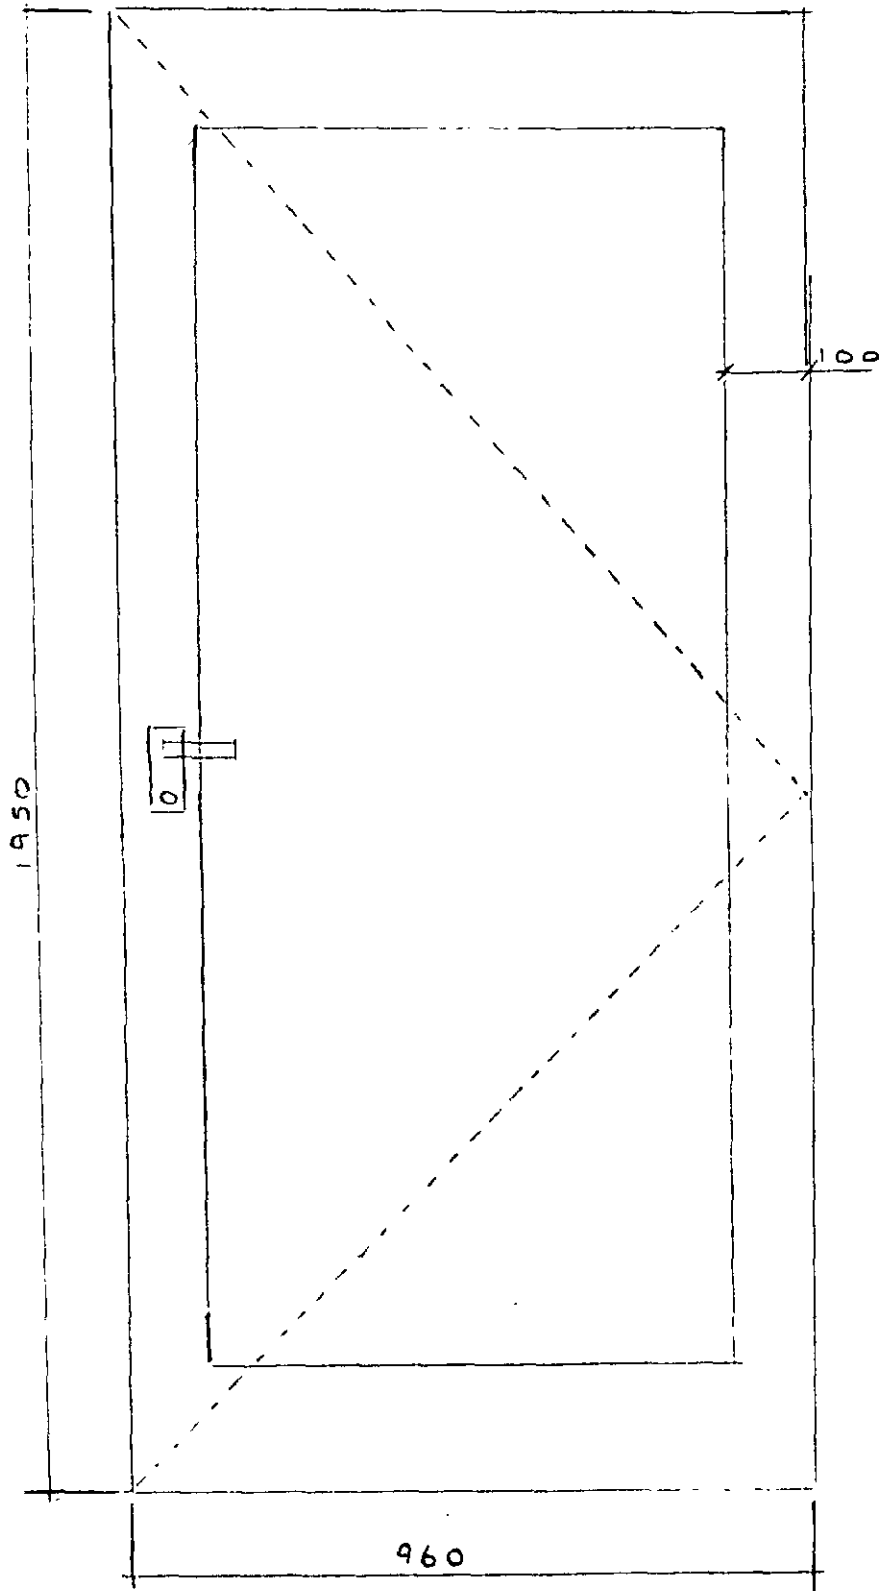

EXISTING WINDOW ELEVATIONS FOR
Lt. PARK DRIVE, STAINBOROUGH

SCALE 1:10 A1

LOUNGE WINDOW - FACING ROAD

(CENTRE SWIVEL OPENING)

SCALE 1:10 A1

LOUNGE WINDOW FACING GARDEN
(CENTRE SWIVEL OPENING)

SCALE 1:10 A1

DINING ROOM WINDOW
(FIXED WINDOW)

SCALE 1:10 A1

FRONT DOOR - FACING GARDEN

SCALE 1:10 A1

KITCHEN WINDOW - FACING REAR YARD

(TWO OPENING WINDOWS)

BACK DOOR TO KITCHEN

SCALE 1:10 A1

END BEDROOM WINDOW

(CENTRE SWIVEL OPENING)

SCALE 1:10 A1

FRONT BEDROOM WINDOW

FIXED WINDOW

SCALE 1:10 A1.

BATHROOM WINDOW

CENTRE SWIVEL OPENING