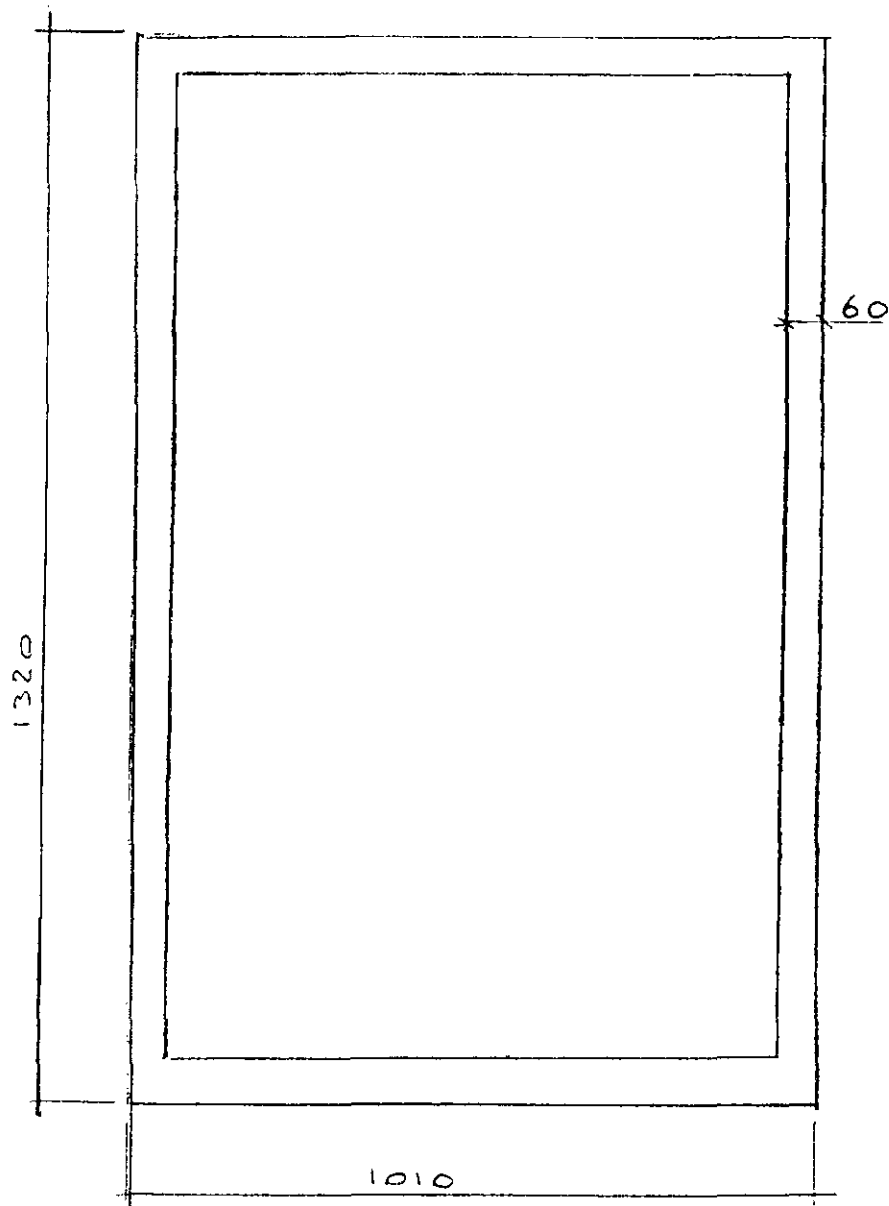

EXISTING WINDOW ELEVATIONS FOR
Lt. PARK DRIVE, STAINBOROUGH

SCALE 1:10 A1

LOUNGE WINDOW - FACING ROAD

(CENTRE SWIVEL OPENING)

SCALE 1:10 A1

LOUNGE WINDOW FACING GARDEN
(CENTRE SWIVEL OPENING)

SCALE 1:10 A1

DINING ROOM WINDOW
(FIXED WINDOW)

SCALE 1:10 A1

FRONT DOOR - FACING GARDEN

SCALE 1:10 A1

KITCHEN WINDOW - FACING REAR YARD

(TWO OPENING WINDOWS)

BACK DOOR TO KITCHEN

SCALE 1:10 A1

END BEDROOM WINDOW

(CENTRE SWIVEL OPENING)

SCALE 1:10 A1

FRONT BEDROOM WINDOW

FIXED WINDOW

SCALE 1:10 A1.

BATHROOM WINDOW

CENTRE SWIVEL OPENING