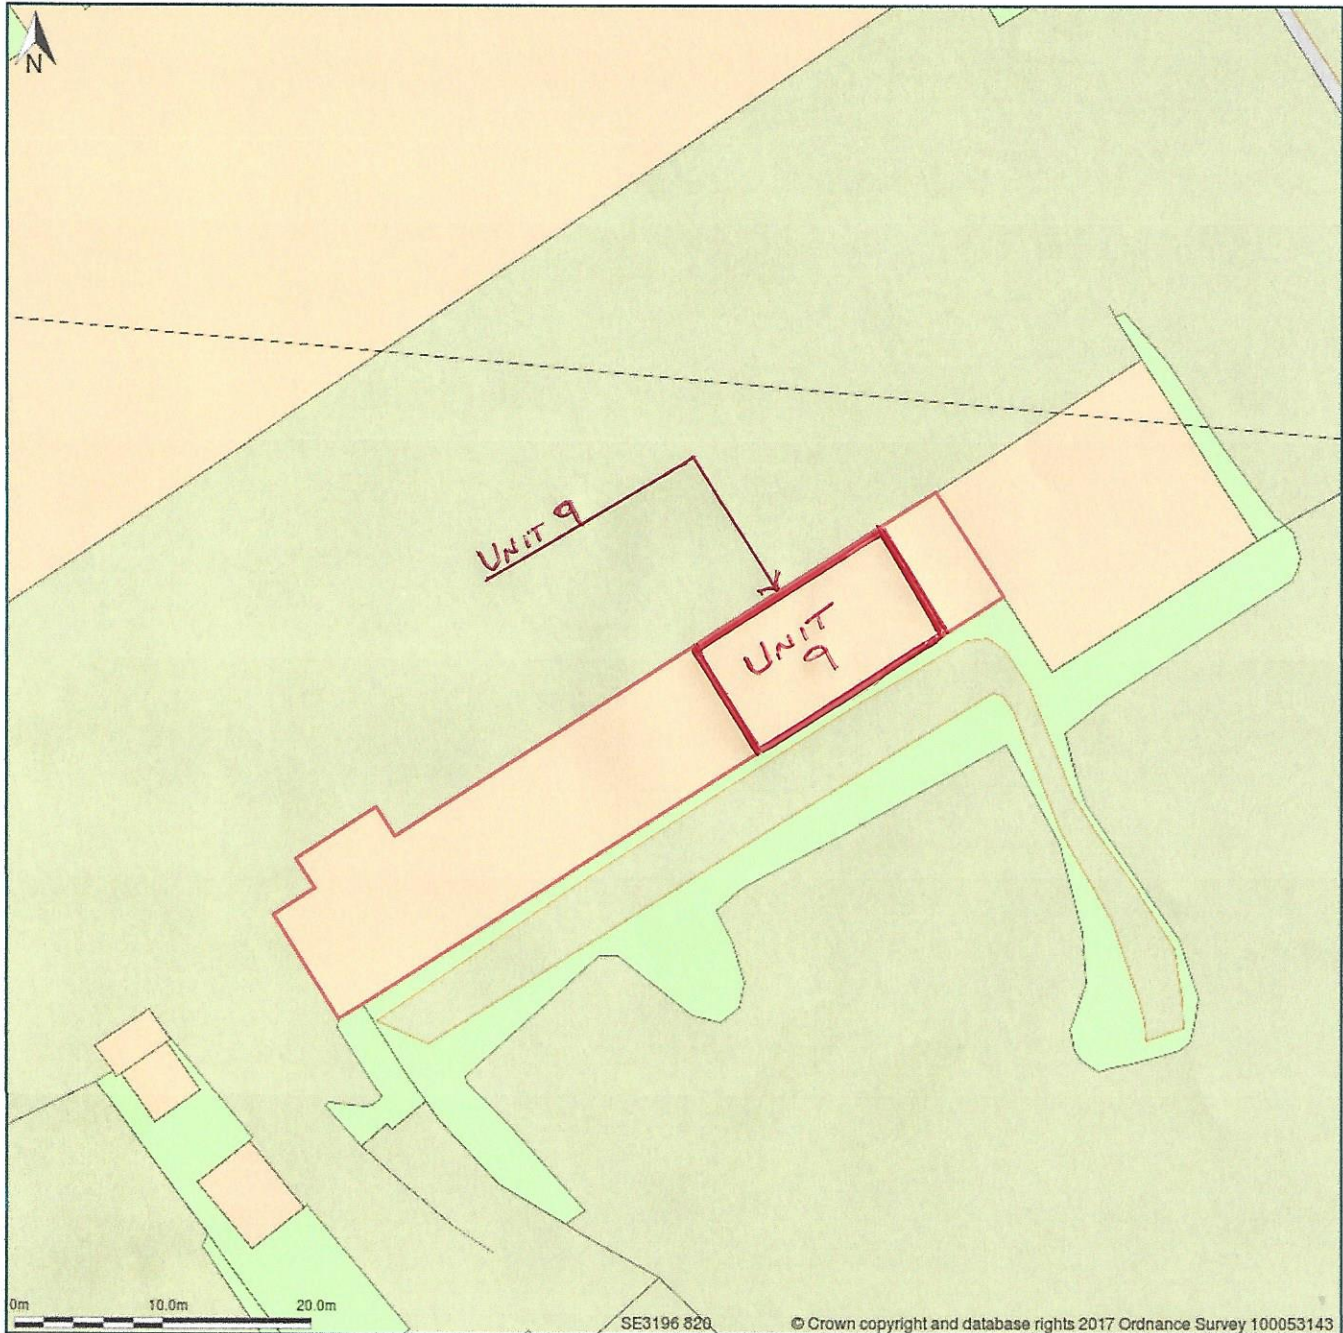

Unit 9 Joe Pole Storage, Claycliffe Road, Barugh, Barnsley, S75 1HS

Block Plan shows area bounded by: 431923.26, 408155.82 432013.26, 408245.82 (at a scale of 1:500), OSGridRef: SE3196 820. The representation of a road, track or path is no evidence of a right of way. The representation of features as lines is no evidence of a property boundary.

Produced on 20th Feb 2017 from the Ordnance Survey National Geographic Database and incorporating surveyed revision available at this date. Reproduction in whole or part is prohibited without the prior permission of Ordnance Survey. © Crown copyright 2017. Supplied by www.buyaplan.co.uk a licensed Ordnance Survey partner (100053143). Unique plan reference: #00195609-154FE2