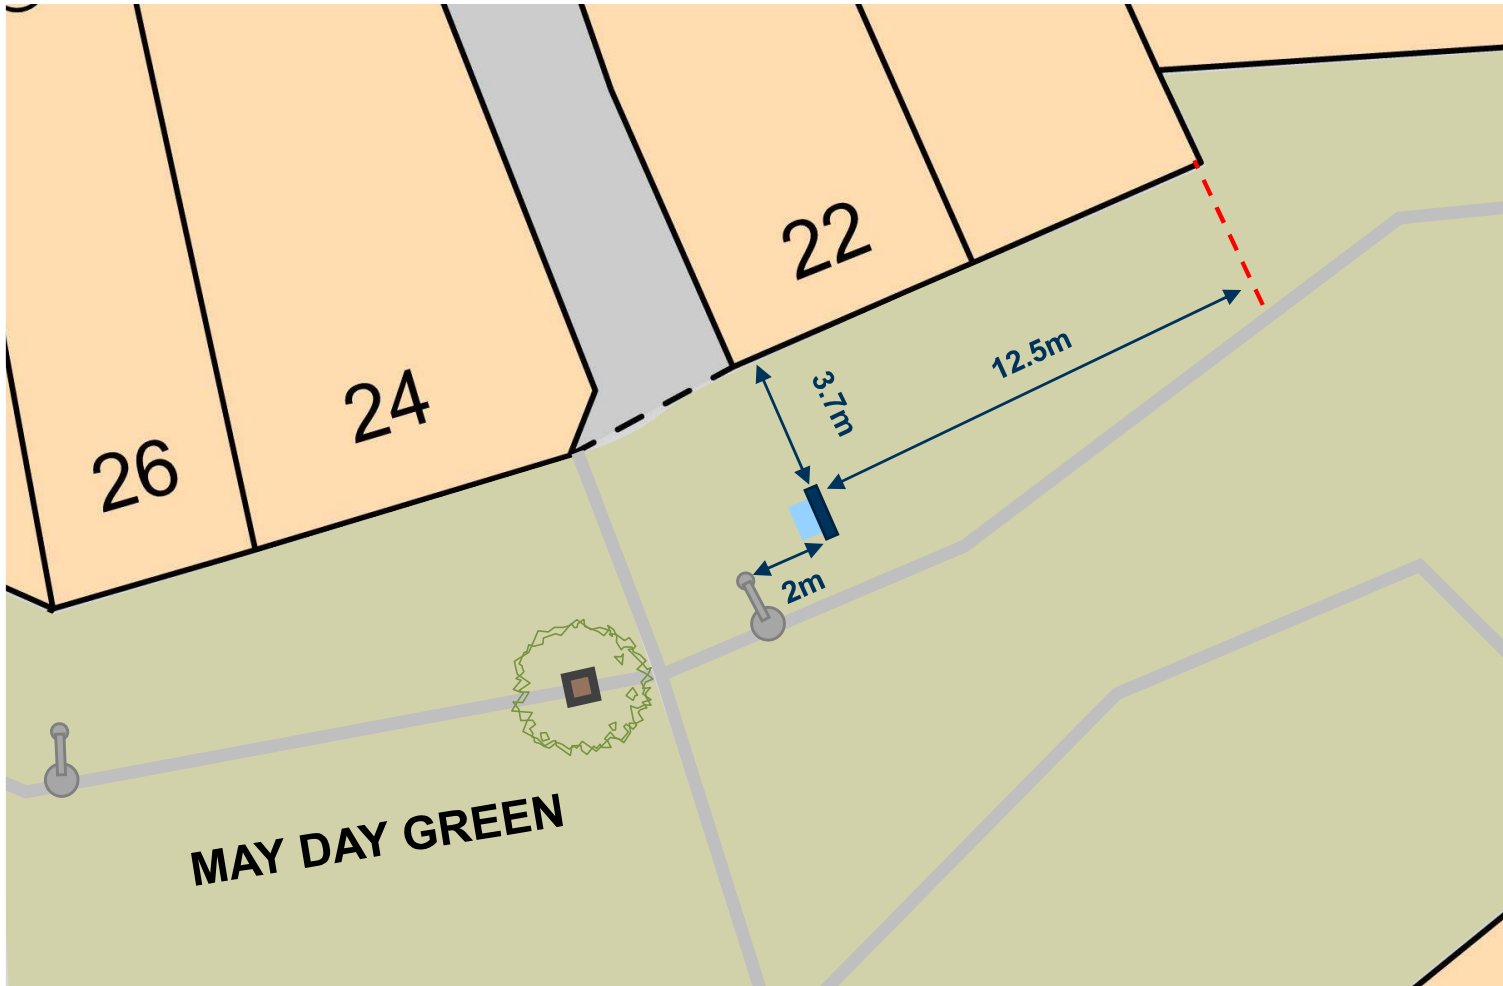

BARNSELY

Communication Hub Proposal

Pavement outside

22 May Day Green Barnsley S70 1SH

SITE PLAN & IMAGES

 APPLICATION SITE

JCDecaux

Pavement outside 22 May Day Green Barnsley

S70 1SH

Easting: 434569

Northing: 406327

Proposed
Hub Unit

Light Column

Street Tree

Scale 1:200

Existing Street View

Proposed Street View

Existing Street View

Proposed Street View