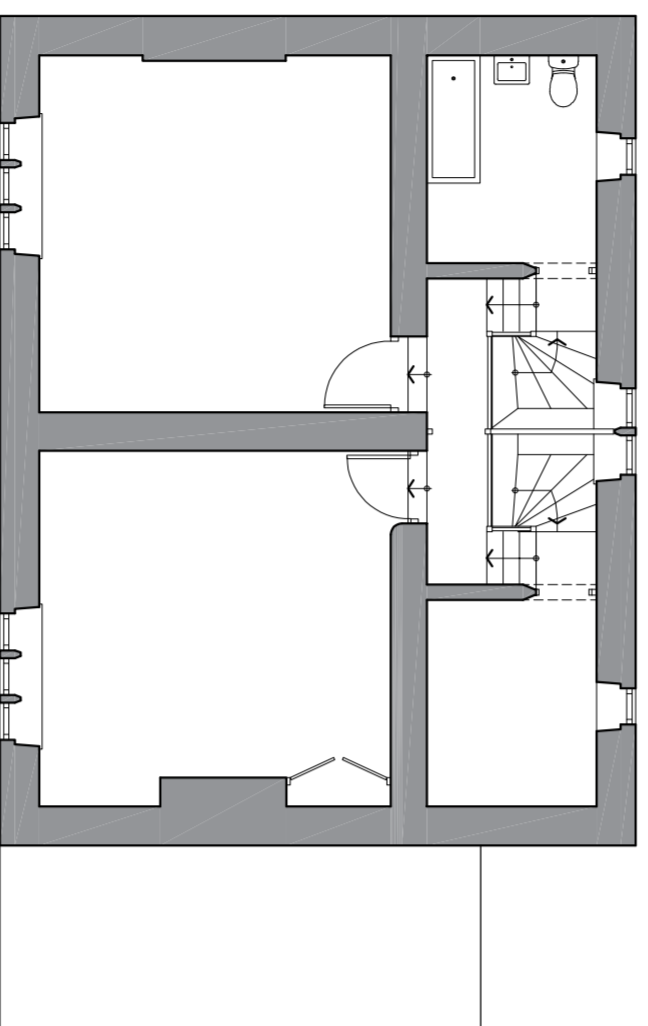

South Elevation 1:100

Rev A 20.12.2024 - Add repairs to stonework on East Elevation.

ROYD FIELD FARM
ROYD FIELD LANE
CUBLEY
PENISTONE
SHEFFIELD S36 9AW
SURVEY

FARMHOUSE

mboothdesign
architectural design and building consultants

Fairfield House
Bemmel Close Barnsley
S70 2FL
Tel: 07783 1998300
E: mark@mboothdesign.co.uk

Scale 1:100 @ A2 Drawn MJB

Date August 2023 Ref. 23.11

Dwg No. S01 Rev. A

0cm 2cm 4cm 6cm