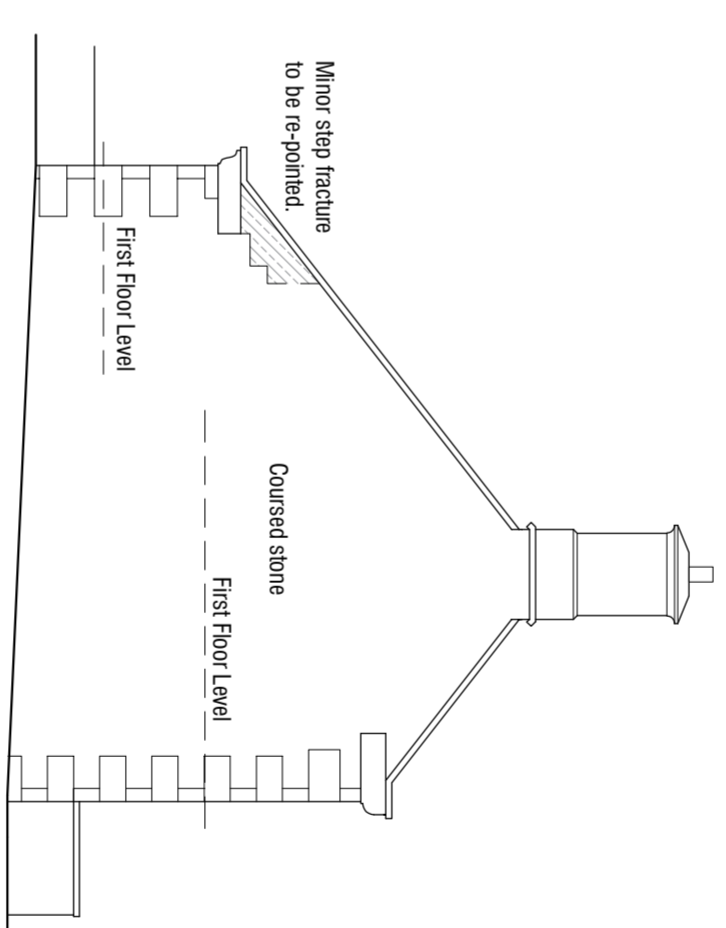

South Elevation 1:100

Rev A 20.12.2024 - Add repairs to stonework on East Elevation.

ROYD FIELD FARM
ROYD FIELD LANE
CUBLEY
PENISTONE
SHEFFIELD S36 9AW
SURVEY

FARMHOUSE

mboothdesign
architectural design and building consultants

Fairfield House
Bemmel Close Barnsley
S70 2FL
Tel: 07783 1998300
E: mark@mboothdesign.co.uk

Scale 1:100 @ A2 Drawn MJB

Date August 2023 Ref. 23.11

Dwg No. S01 Rev. A

0cm 2cm 4cm 6cm