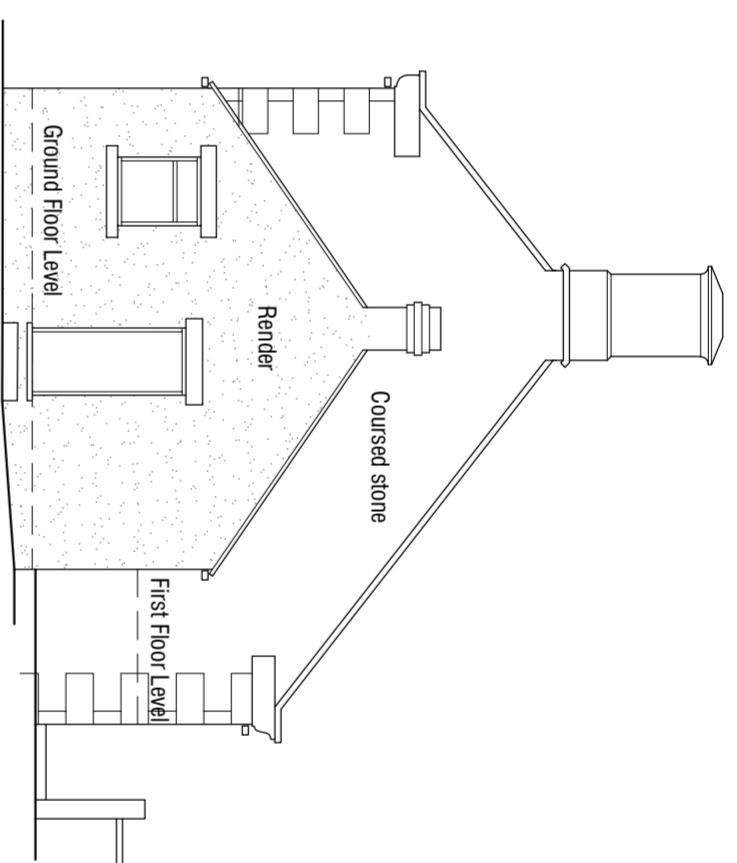

West Elevation 1:100

North Elevation 1:100