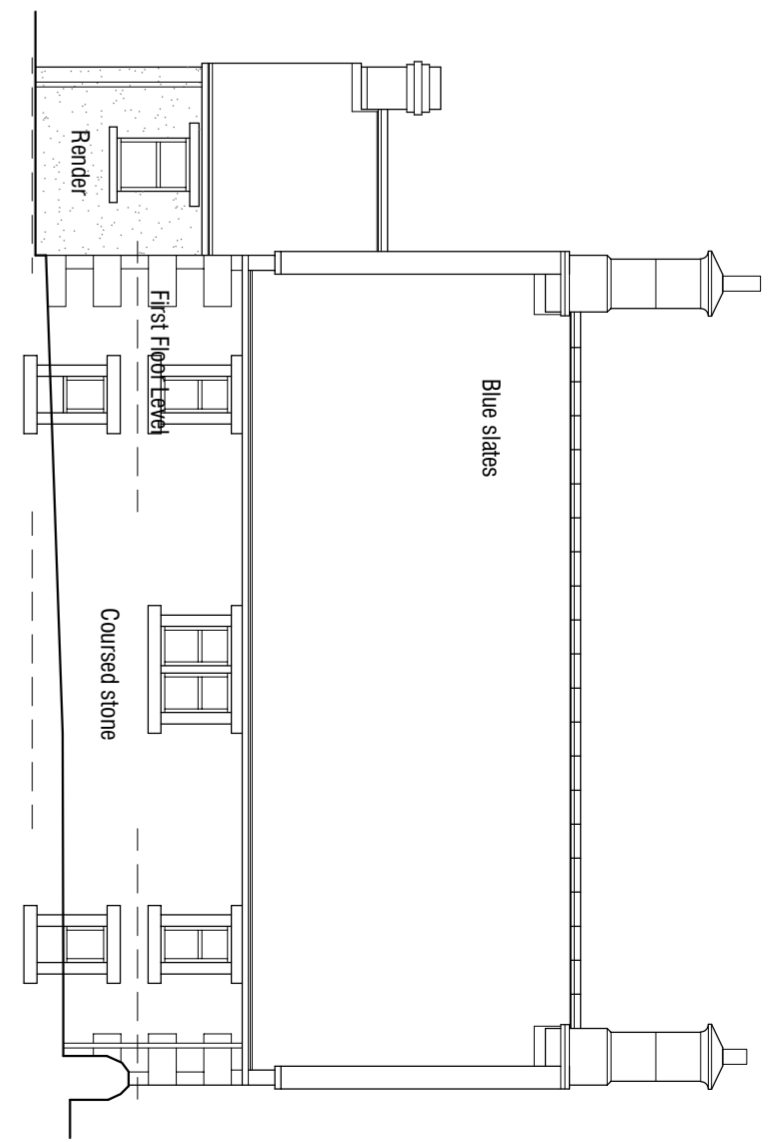

West Elevation 1:100