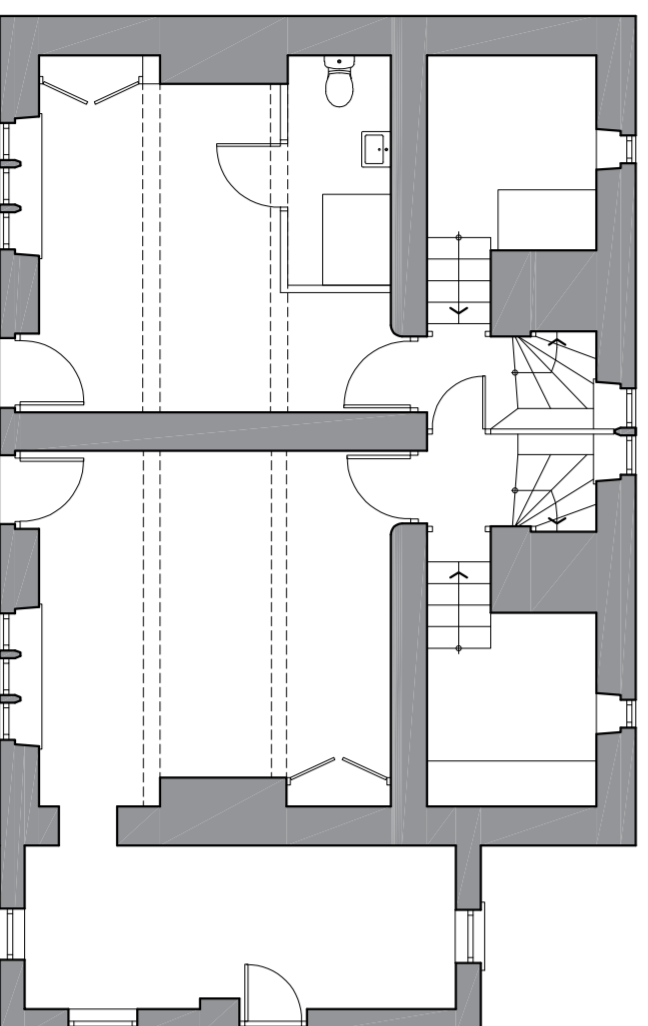

South Elevation 1:100

Rev A 20.12.2024 - Add repairs to stonework on East Elevation.

ROYD FIELD FARM
ROYD FIELD LANE
CUBLEY
PENISTONE
SHEFFIELD S36 9AW
SURVEY

FARMHOUSE

mboothdesign
architectural design and building consultants

Fairfield House
Bemmel Close Barnsley
S70 2FL
Tel: 07783 1998300
E: mark@mboothdesign.co.uk

Scale 1:100 @ A2 Drawn MJB

Date August 2023 Ref. 23.11

Dwg No. S01 Rev. A

0cm 2cm 4cm 6cm