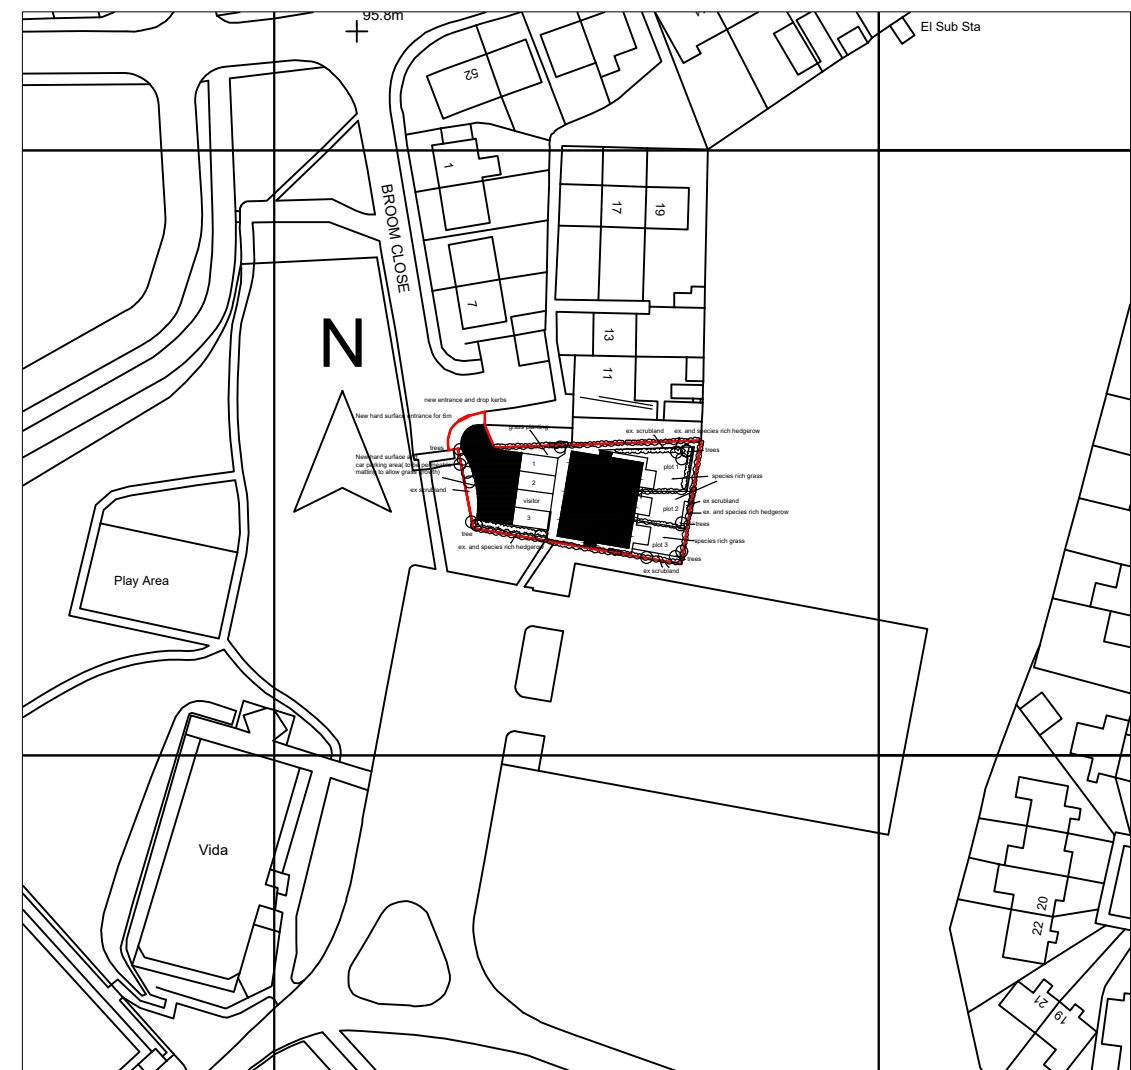

Site Plan 1:500

Site Location Plan 1:1250

**Proposed Three replacement terraced Dormer Bungalows
9 Broom Close, Kendray
Planning- Proposed
Prints to scale on A3 paper**

JK PLANNING AND DESIGN SERVICE LTD

6 Fair Holme View, Armthorpe, Doncaster, DN3 3TW

Tel: 01302 830436

Email: jasonkirk5@aol.com