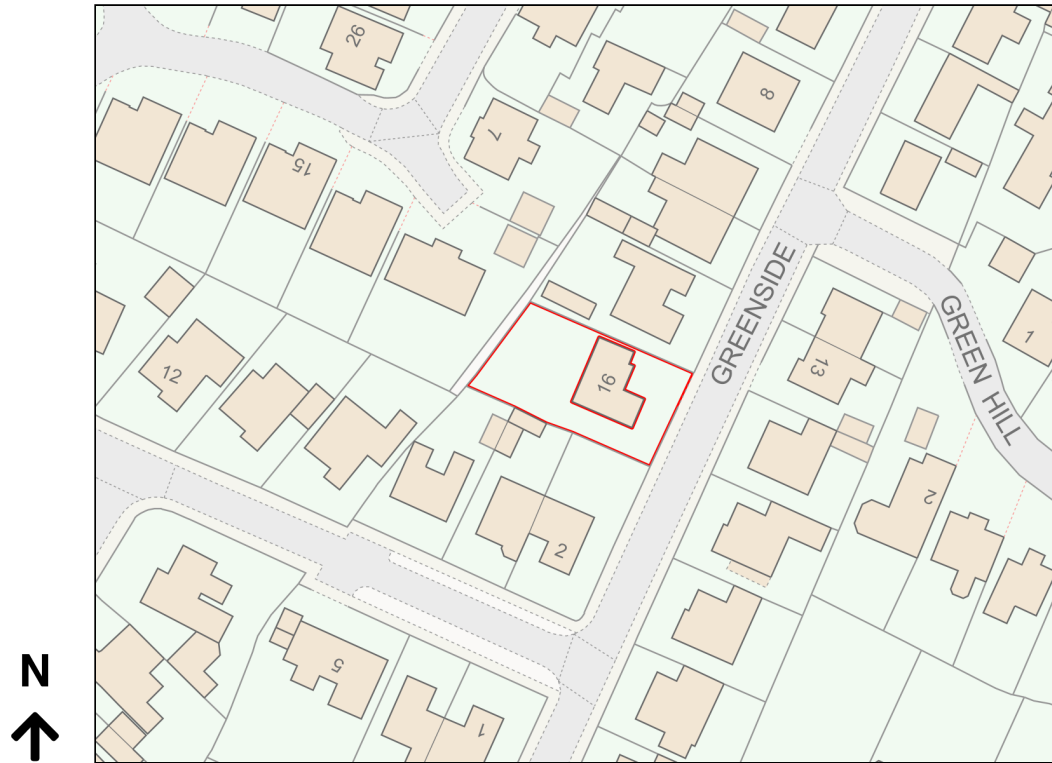

# Location Plan

Site Address: 16, Greenside, Hoylandswaine, Barnsley, S36 7JH

Date Produced: 27-Feb-2024

Scale: 1:1250 @A4

Planning Portal Reference: PP-12836088v1