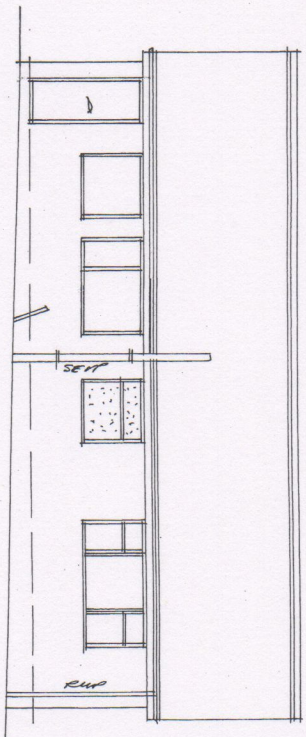

Front

Rear

Side

Side

Rev	Notes	Date

<p><b>Garry Greetham Associates</b>          Residential Design Consultant          Westwood House          18 Carr Lane          Tankersley          Barnsley S75 3BE          Tel(01226)746573</p>	
<b>Project</b>	Various Extensions
<b>Client</b>	Mr. & Mrs. S. Hudson
<b>Title</b>	Elevations as Existing
<b>Address</b>	5 Birks Avenue, Millhouse Green, Sheffield. S36 9NA
<b>Drawn by</b>	999
<b>Scale</b>	1:100
<b>Drawing No</b>	942-02
<b>Date</b>	Nov 20
<b>Rev</b>	
<p>Member of the Chartered Institute of Architectural Technologists</p>	