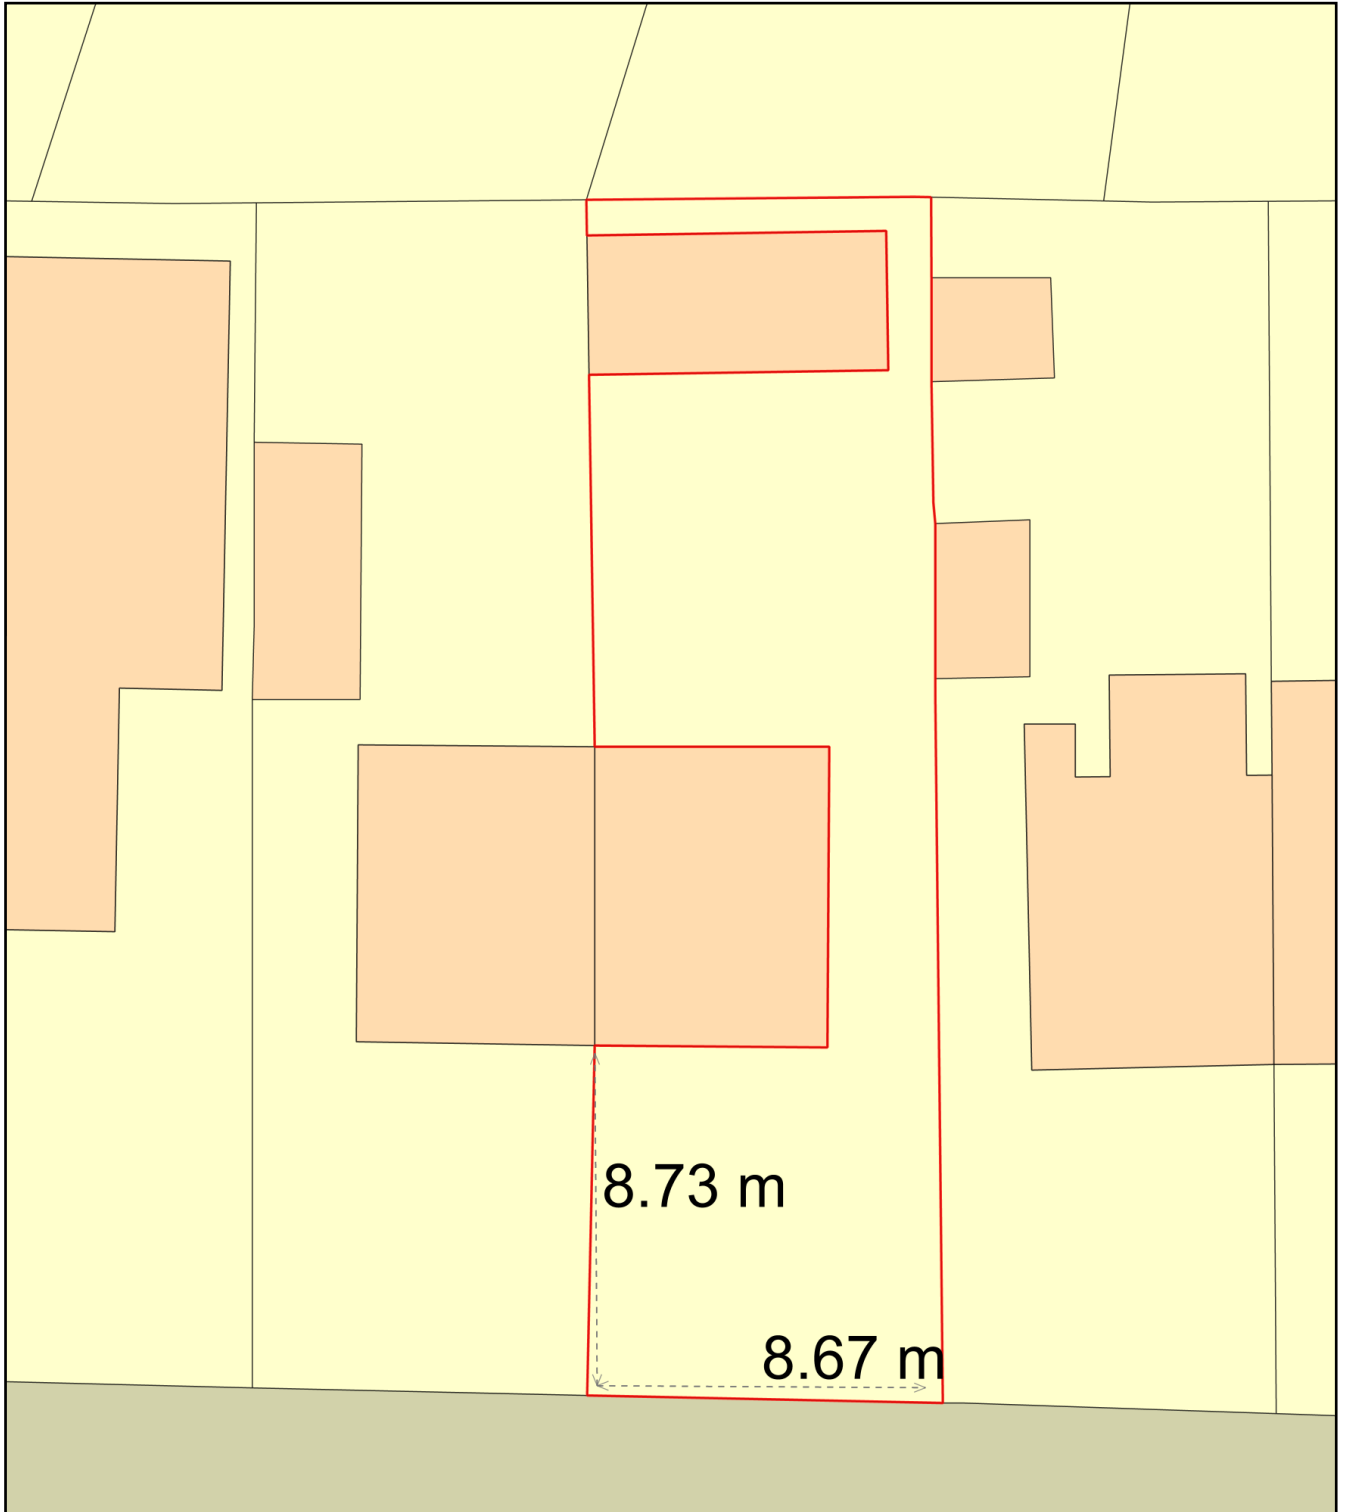

19 Wilthorpe Road

Plan Produced for: Sarah Parry

Date Produced: 26 Jan 2025

Plan Reference Number: TQRQM25026150245255

Scale: 1:200 @ A4