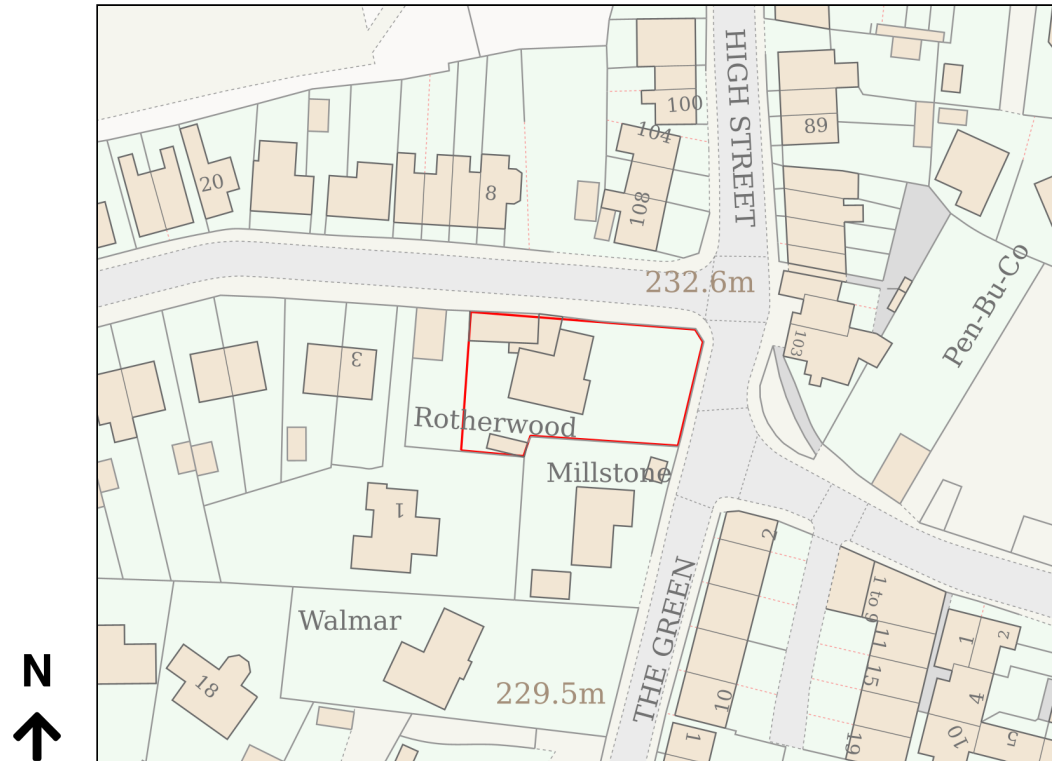

Location Plan

Site Address: Rotherwood, The Green, Penistone, Barnsley, S36 6BL

Date Produced: 08-Jul-2024

Scale: 1:1250 @A4

Planning Portal Reference: PP-13222396v1