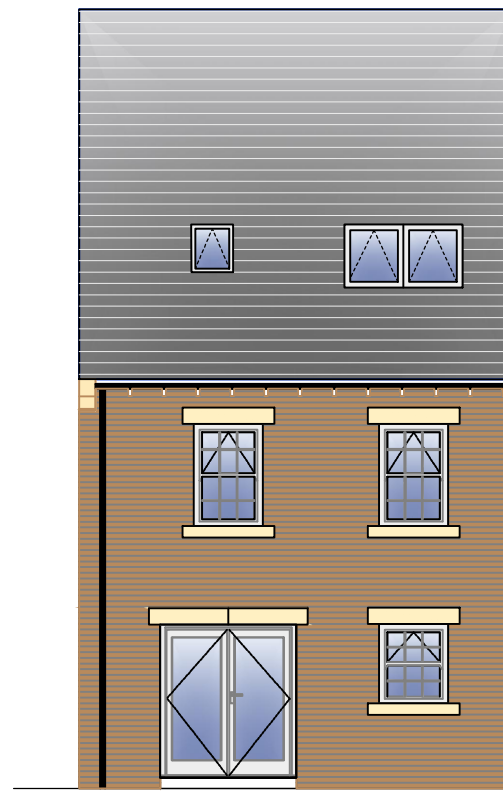

THE DARTMOUTH AS

Revision notes:		
Rev:	Date:	Notes:
..

Revision notes:		
Rev:	Date:	Notes:
..

Revision notes:		
Rev:	Date:	Notes:
..

Date:	30.11.17
Scale @ A3:	1:100
Drawn By:	FS

Project:	THE DARTMOUTH (AS) - PLANNING LAYOUT
Drawing Number:	01/2017/208
Revision:	-

OrionHomes

 SO GOOD TO COME HOME TO

 Unit 5, Benton Office Park, Bennett Avenue,

 Horbury, Wakefield, WF4 5RA, Tel: 01924 831030