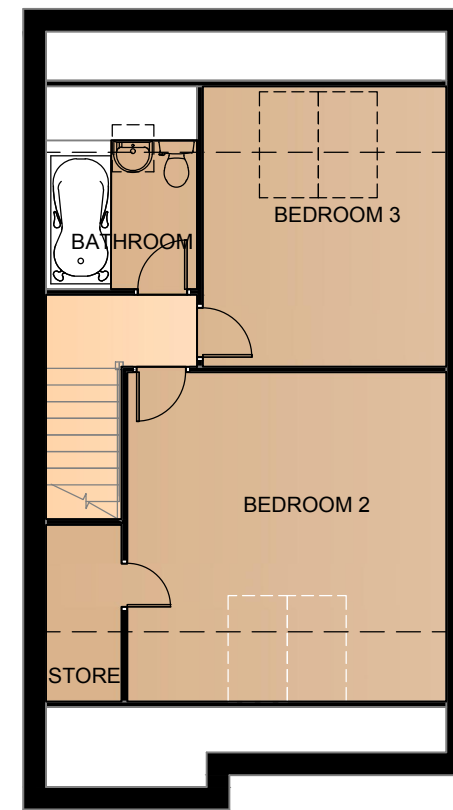

THE DARTMOUTH AS

Revision notes:		
Rev:	Date:	Notes:
..

Revision notes:		
Rev:	Date:	Notes:
..

Revision notes:		
Rev:	Date:	Notes:
..

Date:	30.11.17
Scale @ A3:	1:100
Drawn By:	FS

Project:	THE DARTMOUTH (AS) - PLANNING LAYOUT
Drawing Number:	01/2017/208
Revision:	-