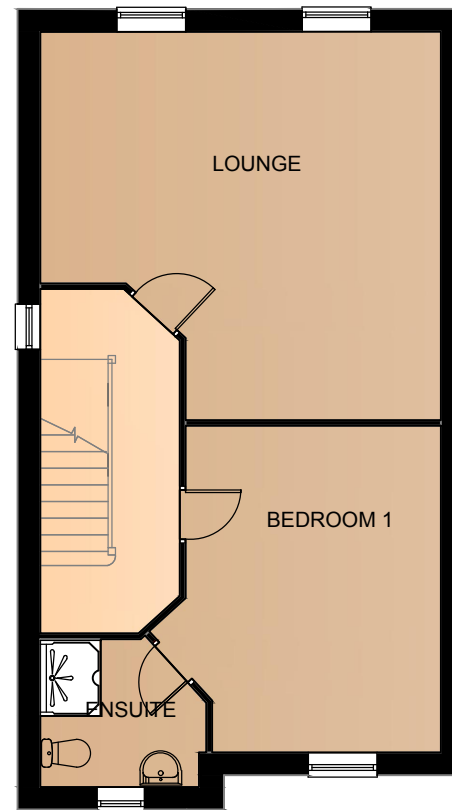

THE DARTMOUTH AS

Revision notes:		
Rev:	Date:	Notes:
..

Revision notes:		
Rev:	Date:	Notes:
..

Revision notes:		
Rev:	Date:	Notes:
..

Date:	30.11.17
Scale @ A3:	1:100
Drawn By:	FS

Project:	THE DARTMOUTH (AS) - PLANNING LAYOUT
Drawing Number:	01/2017/208
Revision:	-