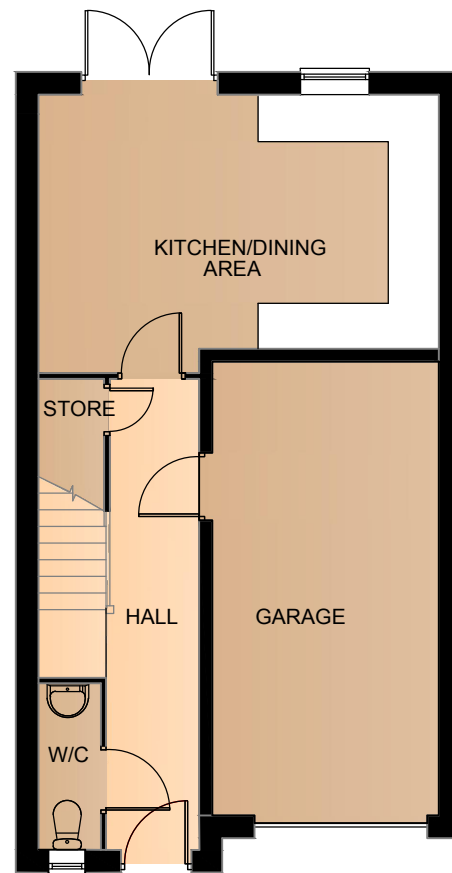

THE DARTMOUTH AS

Revision notes:		
Rev:	Date:	Notes:
..

Revision notes:		
Rev:	Date:	Notes:
..

Revision notes:		
Rev:	Date:	Notes:
..

Date:	30.11.17
Scale @ A3:	1:100
Drawn By:	FS

Project:	THE DARTMOUTH (AS) - PLANNING LAYOUT
Drawing Number:	01/2017/208
Revision:	-