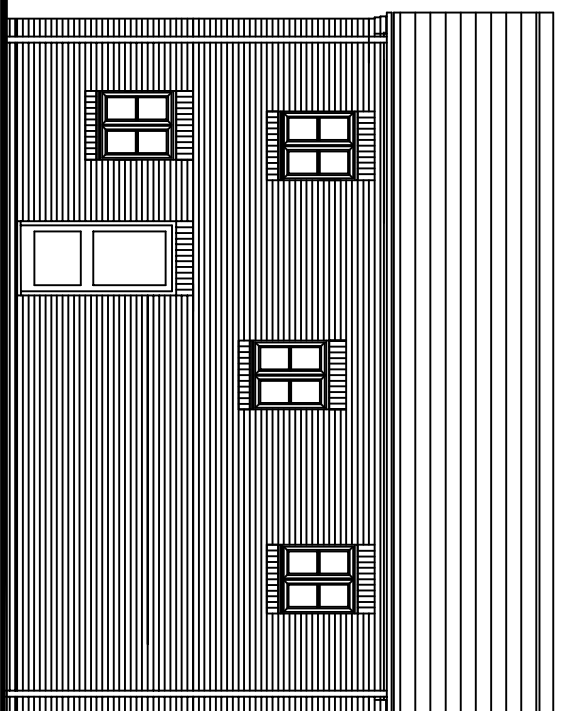

Front Elevation

Rear Elevation

Side Elevation

Ground Floor

First Floor

Client	Nageena Ltd		
Location	Sheffield Road, Birdwell, Barnsley		
Drawing Title	Type C - Elevations/Plans		
Drawing Number	C/01	Scale:	1/100 @ A3
Drawn By:	-	Checked By:	-
Date:	17.03.16	Revision:	0