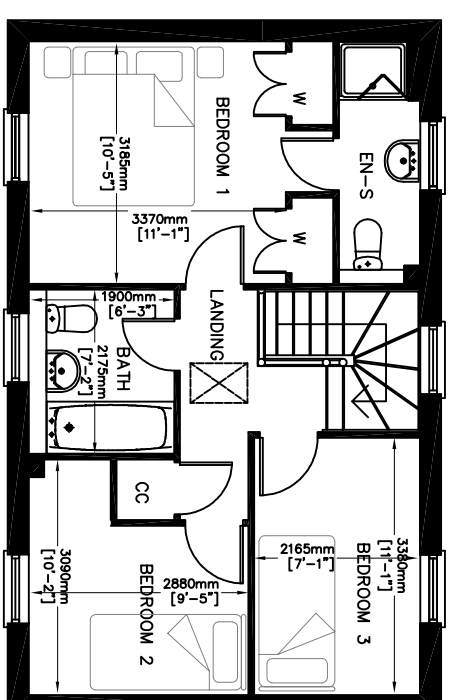

Front Elevation

Rear Elevation

Side Elevation

Ground Floor

First Floor

Client	Nageena Ltd		
Location	Sheffield Road, Birdwell, Barnsley		
Drawing Title	Type C - Elevations/Plans		
Drawing Number	C/01	Scale:	1/100 @ A3
Drawn By:	-	Checked By:	-
Date:	17.03.16	Revision:	0