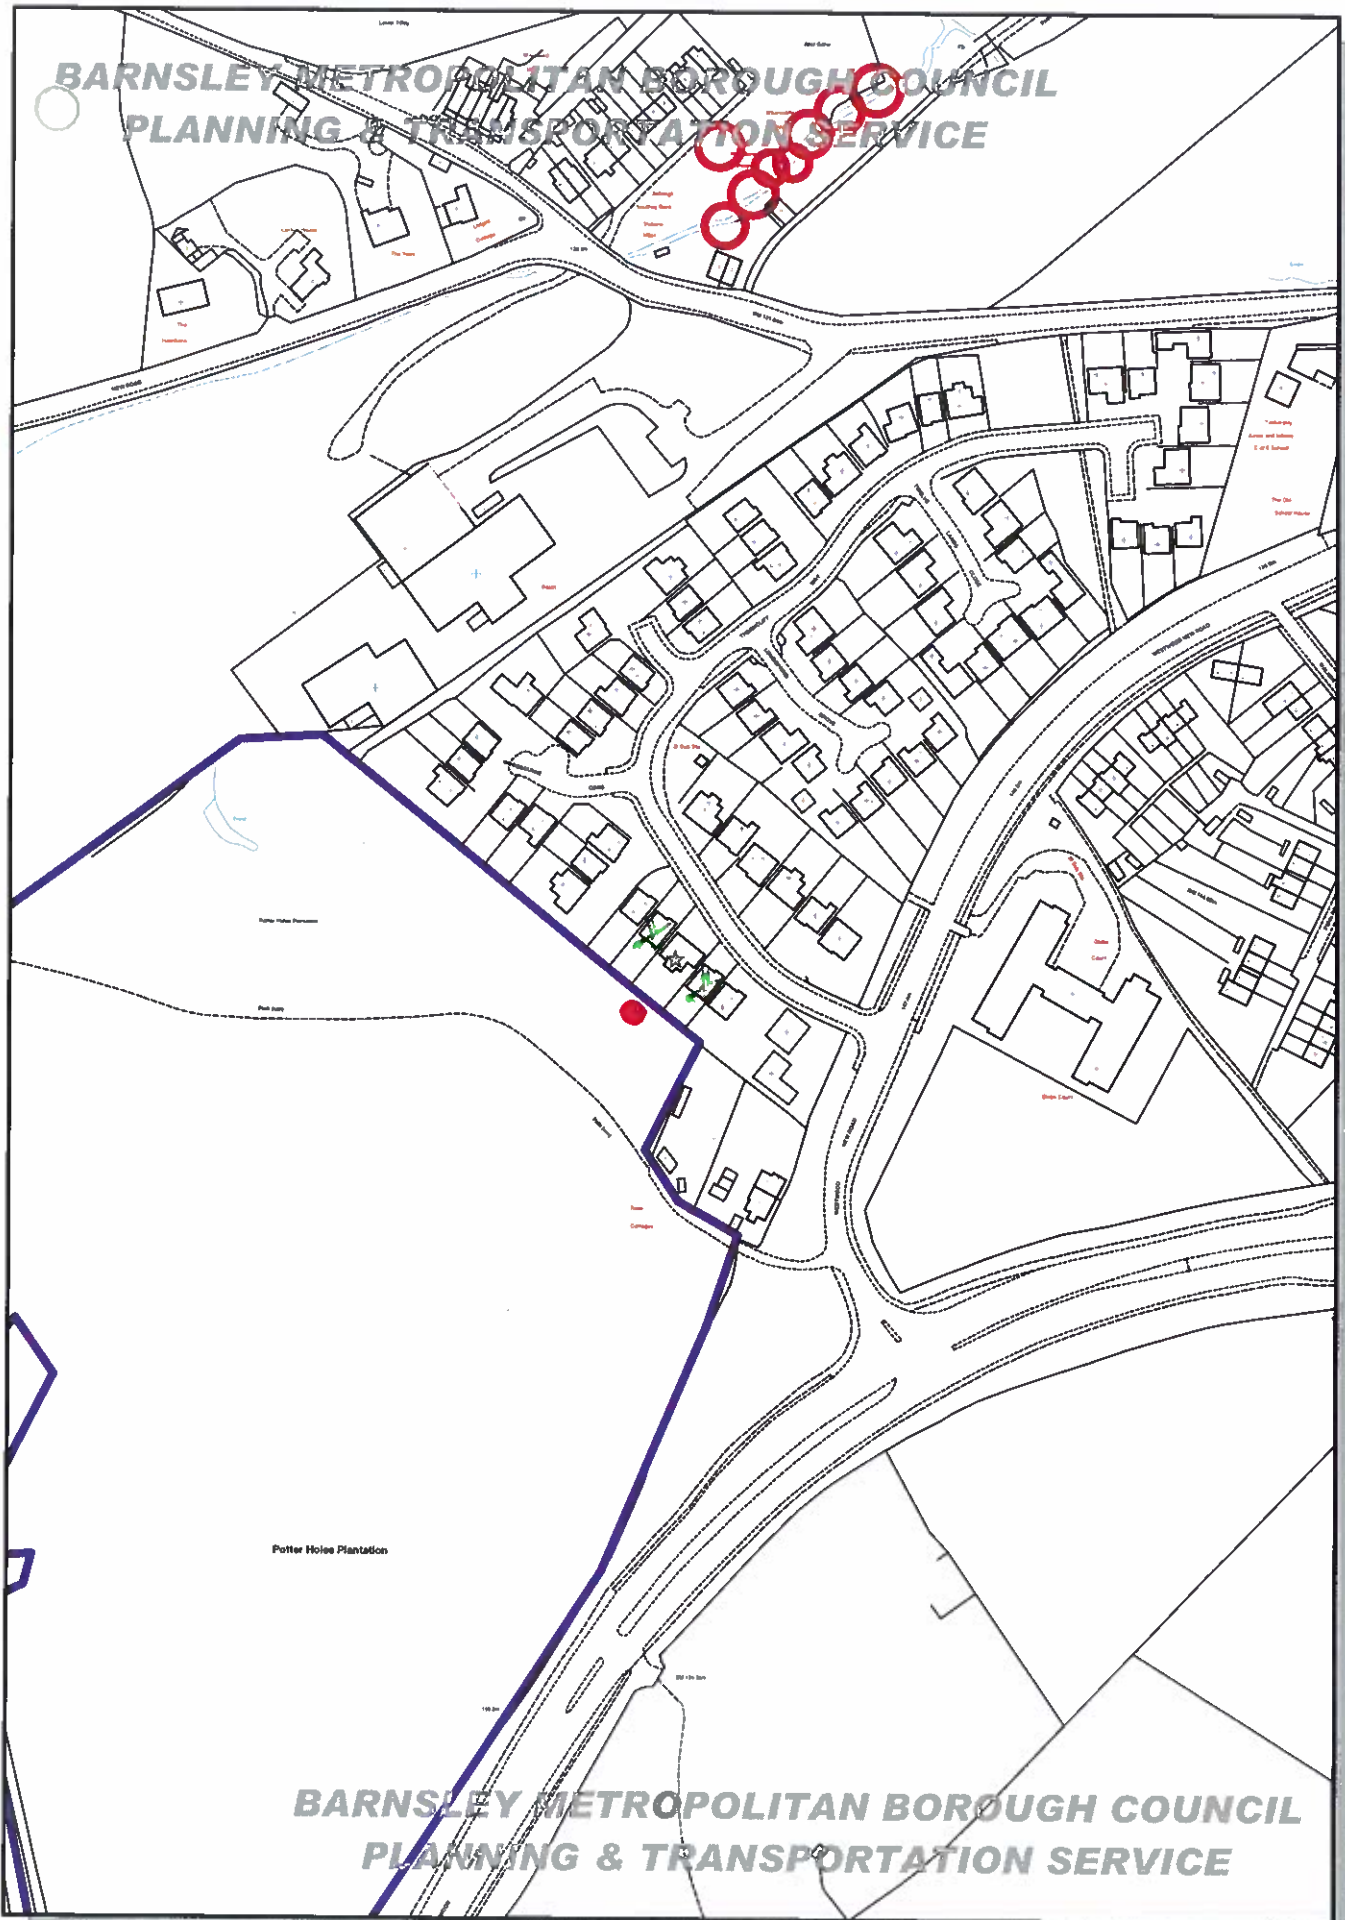

BARNSLEY METROPOLITAN BOROUGH COUNCIL PLANNING & TRANSPORTATION SERVICE

This map is reproduced from Ordnance Survey material with the permission of Ordnance Survey on behalf of the Controller of Her Majesty's Stationary Office © Crown copyright. Unauthorised reproduction infringes Crown copyright and may lead to prosecution or civil proceedings. 100022264. (2010)

Scale 1: _____