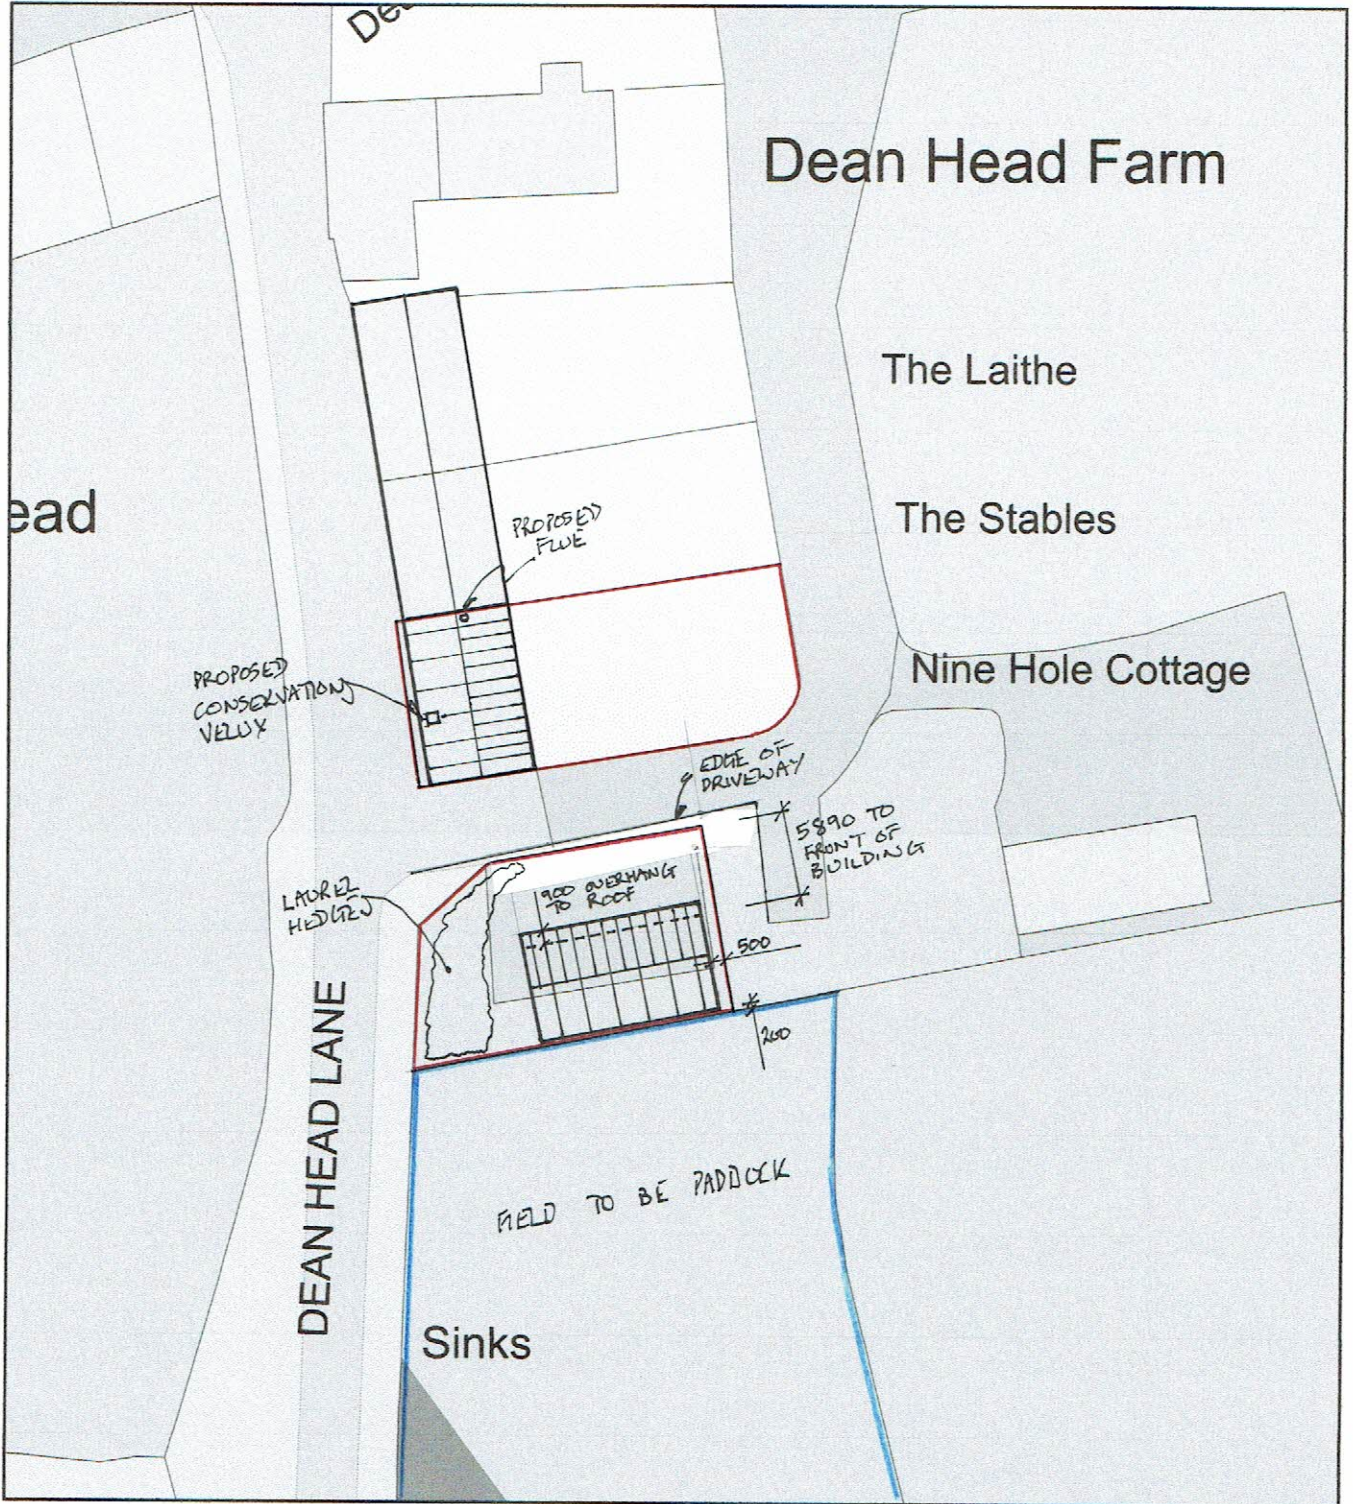

PROPOSED
Block Plan

REVISED 30.10.20

Plan Produced for: Mr and Mrs Cottam
Date Produced: 10 Jan 2020
Plan Reference Number: TQRQM20010112918649
Scale: 1:500 @ A4