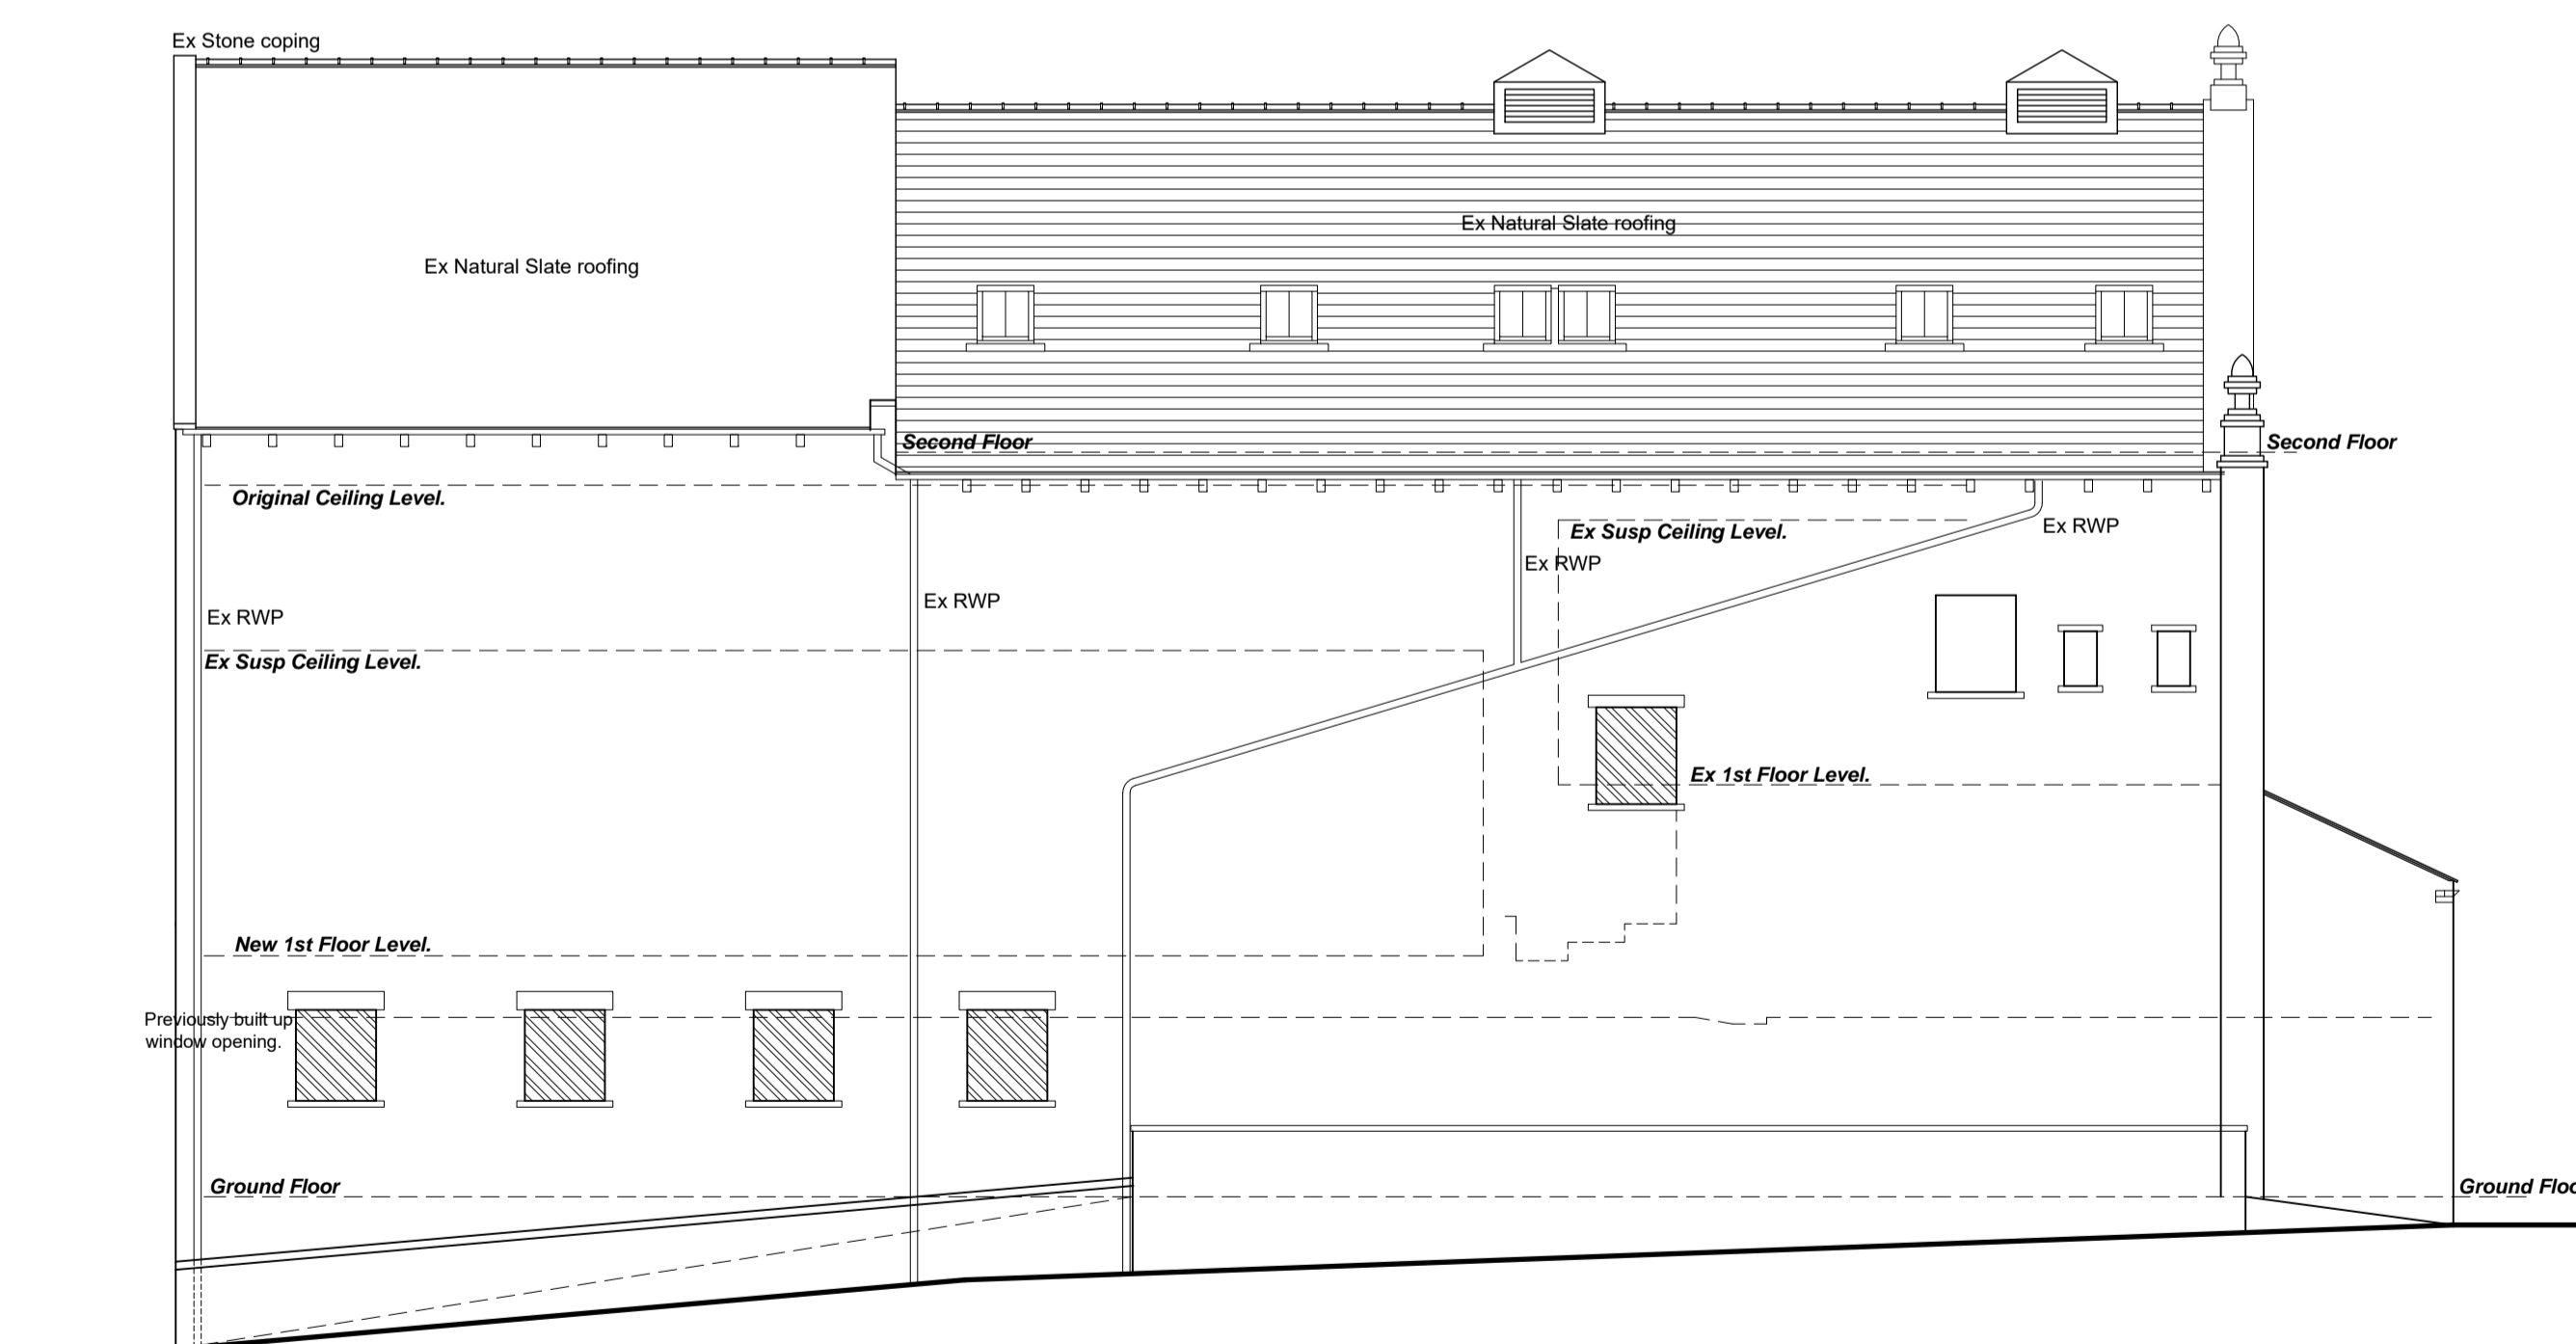

SIDE (EAST) ELEVATION L

Revision	Date	Description

**FORMER PRINCESS THEATRE,
WEST STREET, HOYLAND,
BARNSELY, S74 9DU.**

DETAILED PROPOSALS 3

PROPOSED ELEVATIONS

MR CHEEMA

Scale: 1:100 @ A1	Date: MARCH 26
Ref: 202512	Drwg No: 06