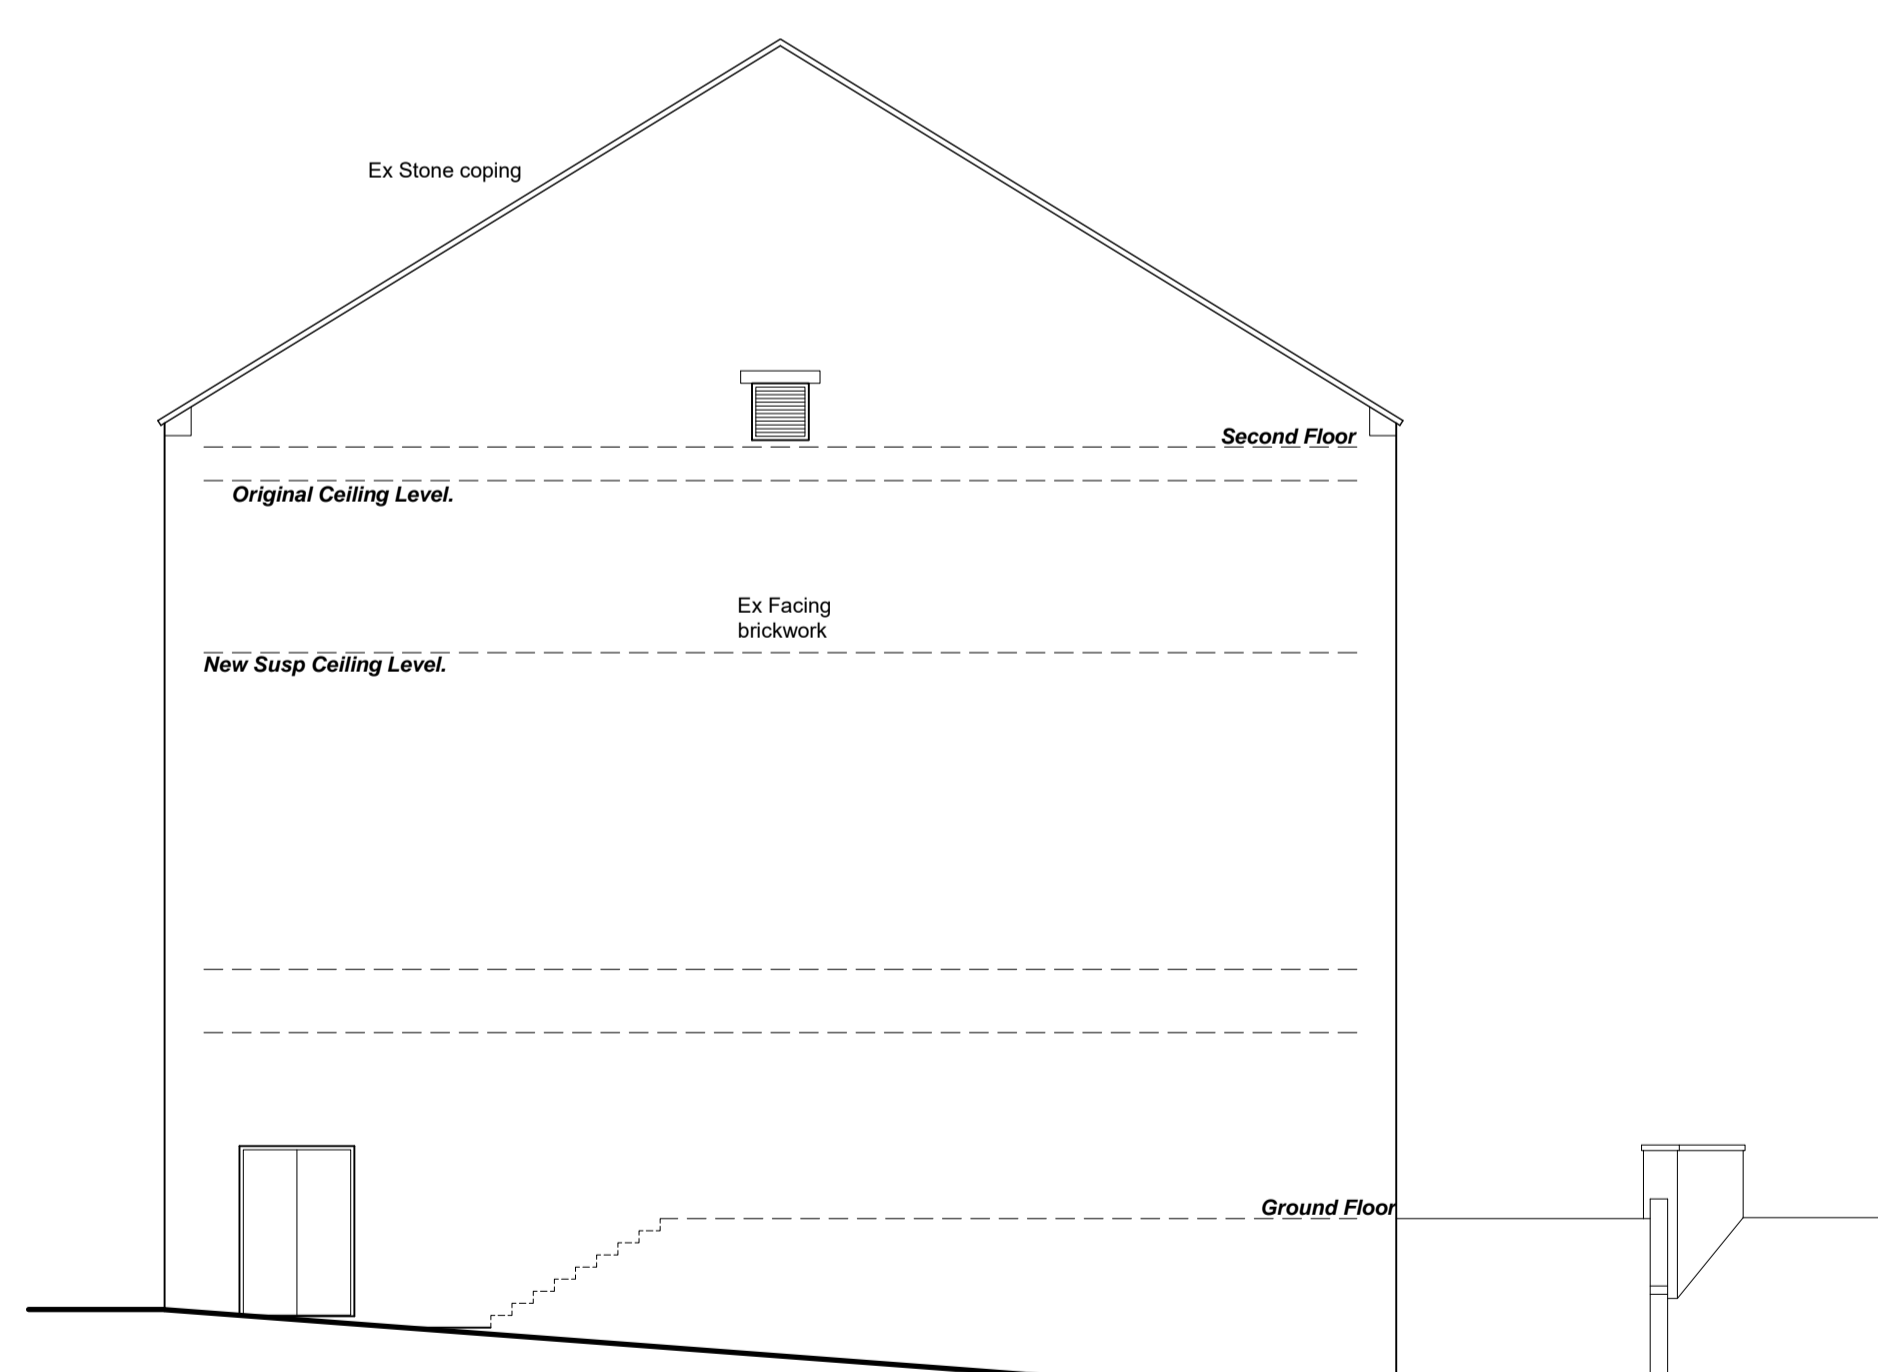

REAR (SOUTH) ELEVATION