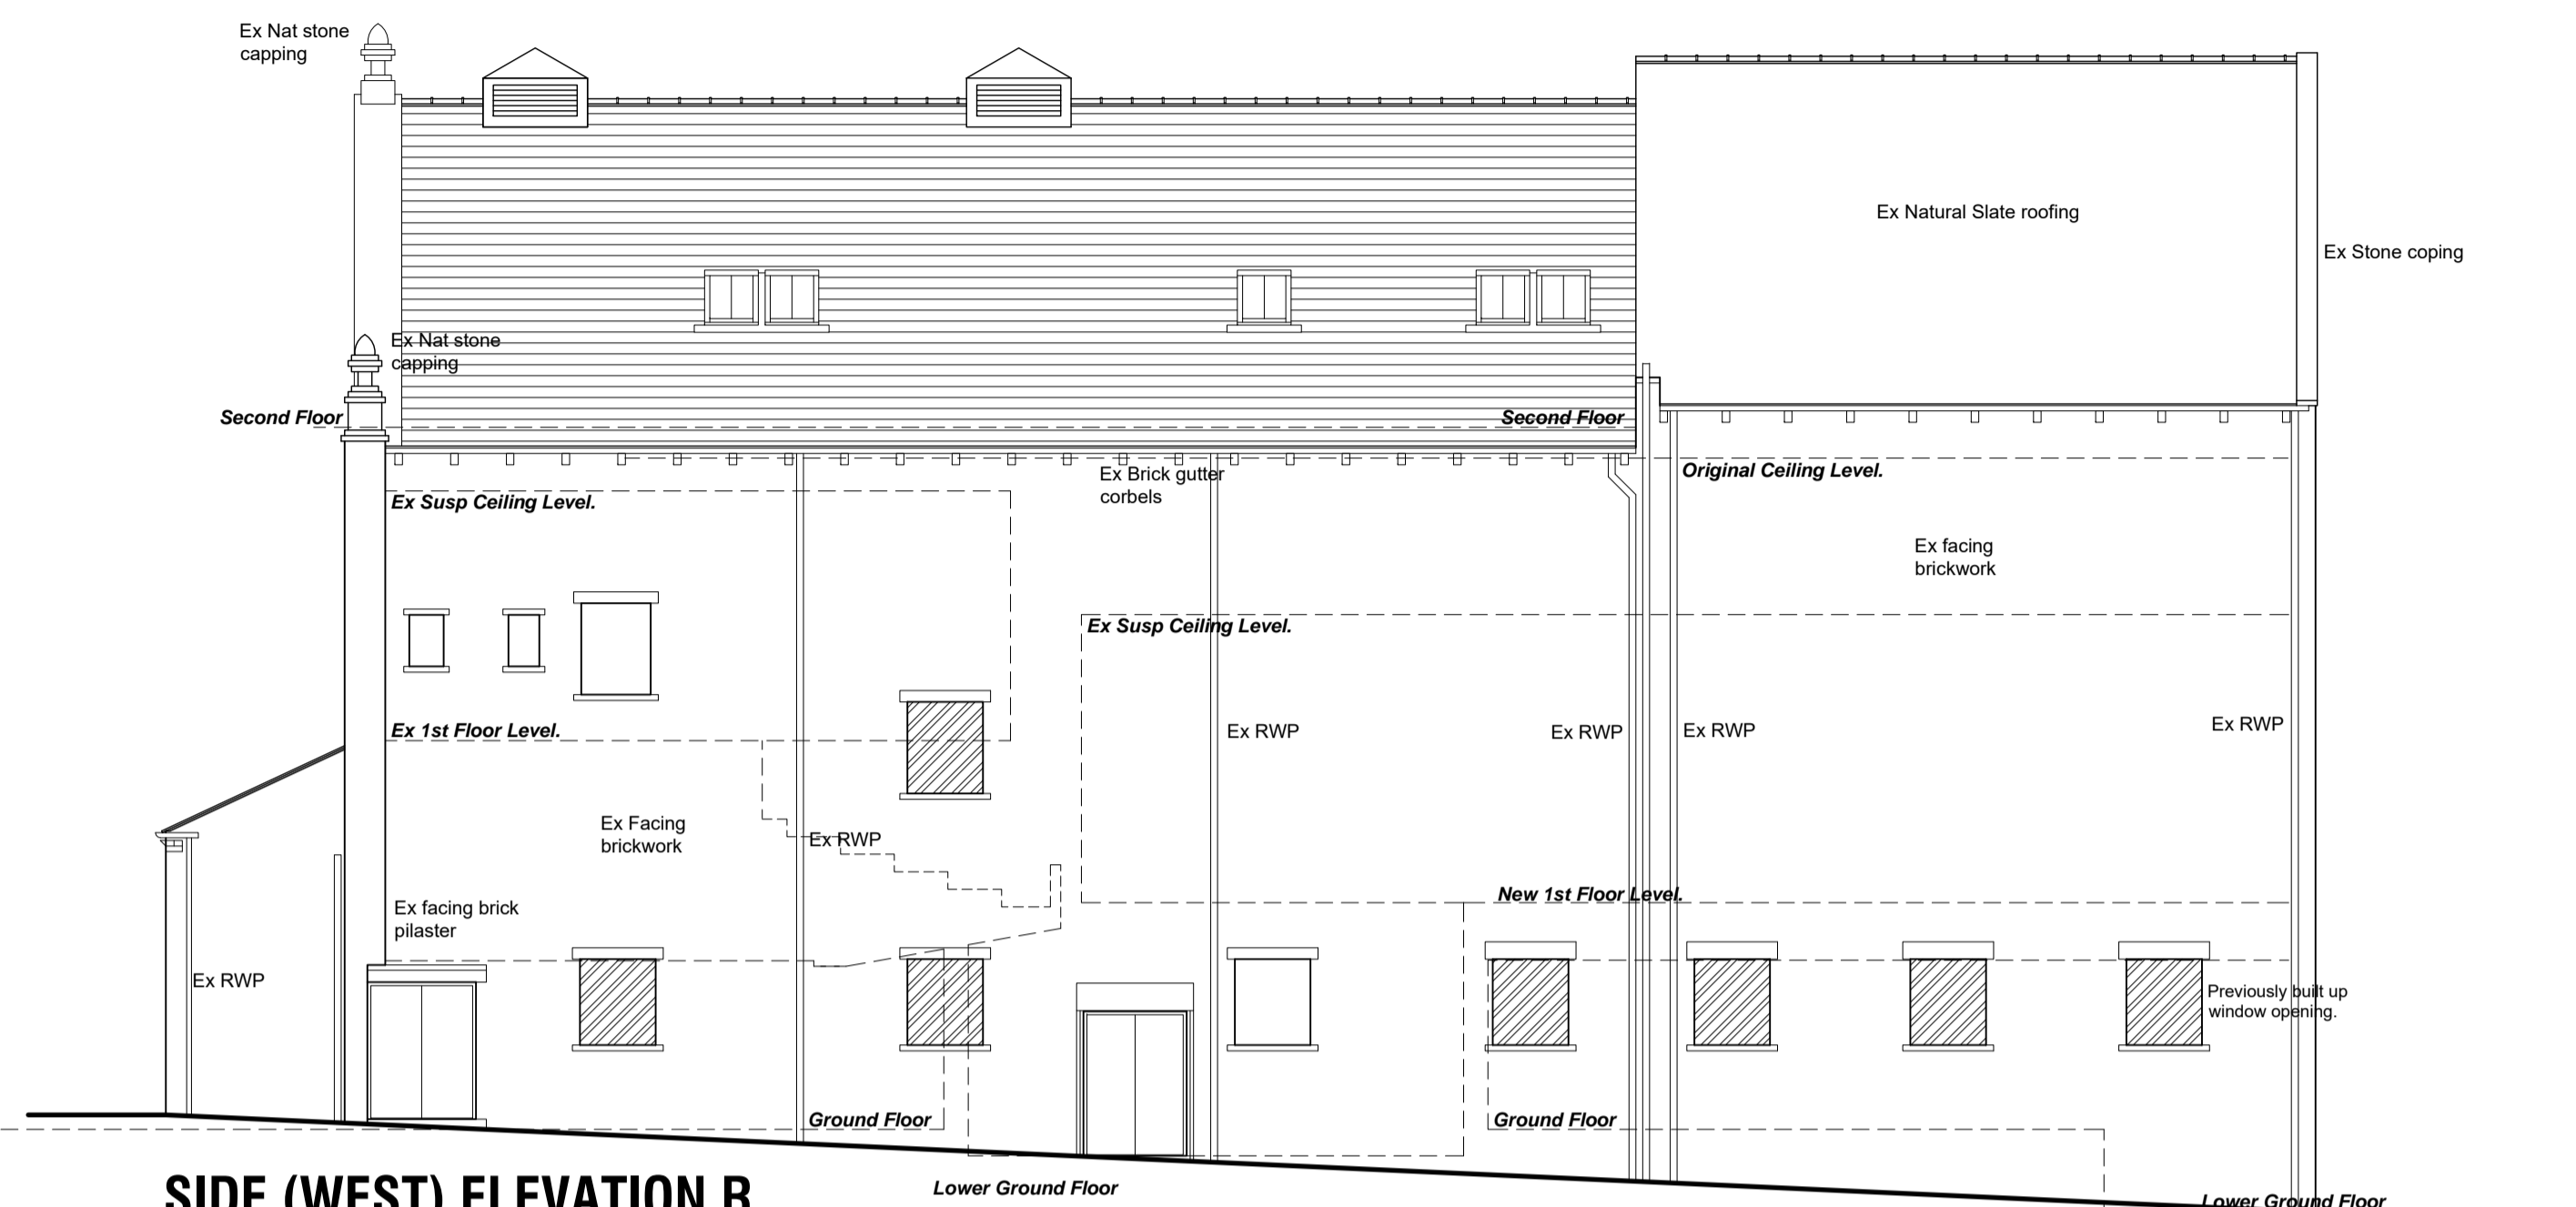

SIDE (WEST) ELEVATION R