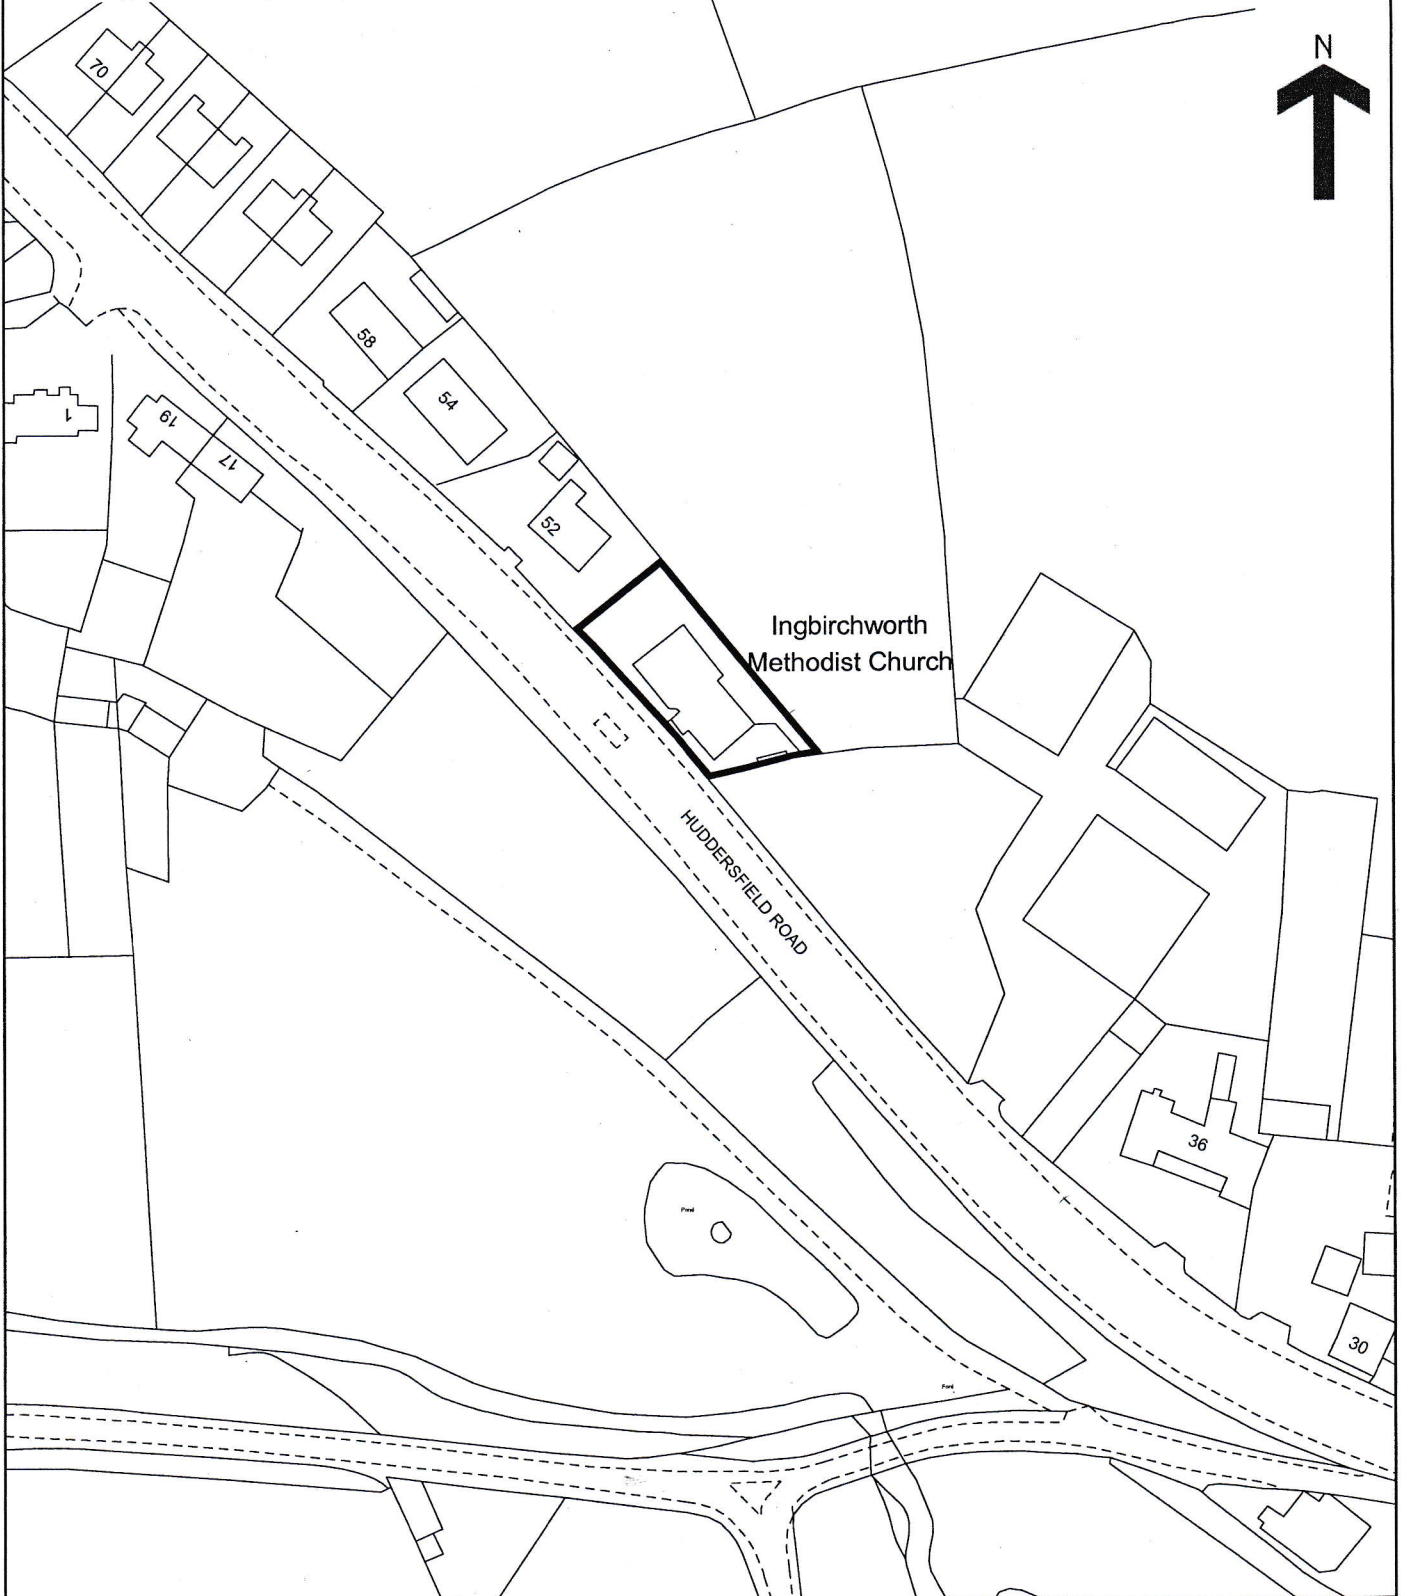

Land Registry  
Official copy of  
title plan

Title number **SYK577639**  
Ordnance Survey map reference **SE2205NW**  
Scale **1:1250** enlarged from 1:2500  
Administrative area **South Yorkshire: Barnsley**

© Crown Copyright. Produced by Land Registry. Reproduction in whole or in part is prohibited without the prior written permission of Ordnance Survey. Licence Number 100026316.

**This official copy issued on 1 July 2010 shows the state of this title plan on 1 July 2010 at 12:12:33. It is admissible in evidence to the same extent as the original (s.67 Land Registration Act 2002).**

This title plan shows the general position, not the exact line, of the boundaries. It may be subject to distortions in scale. Measurements scaled from this plan may not match measurements between the same points on the ground. See Land Registry Public Guide 19 - Title Plans and Boundaries.