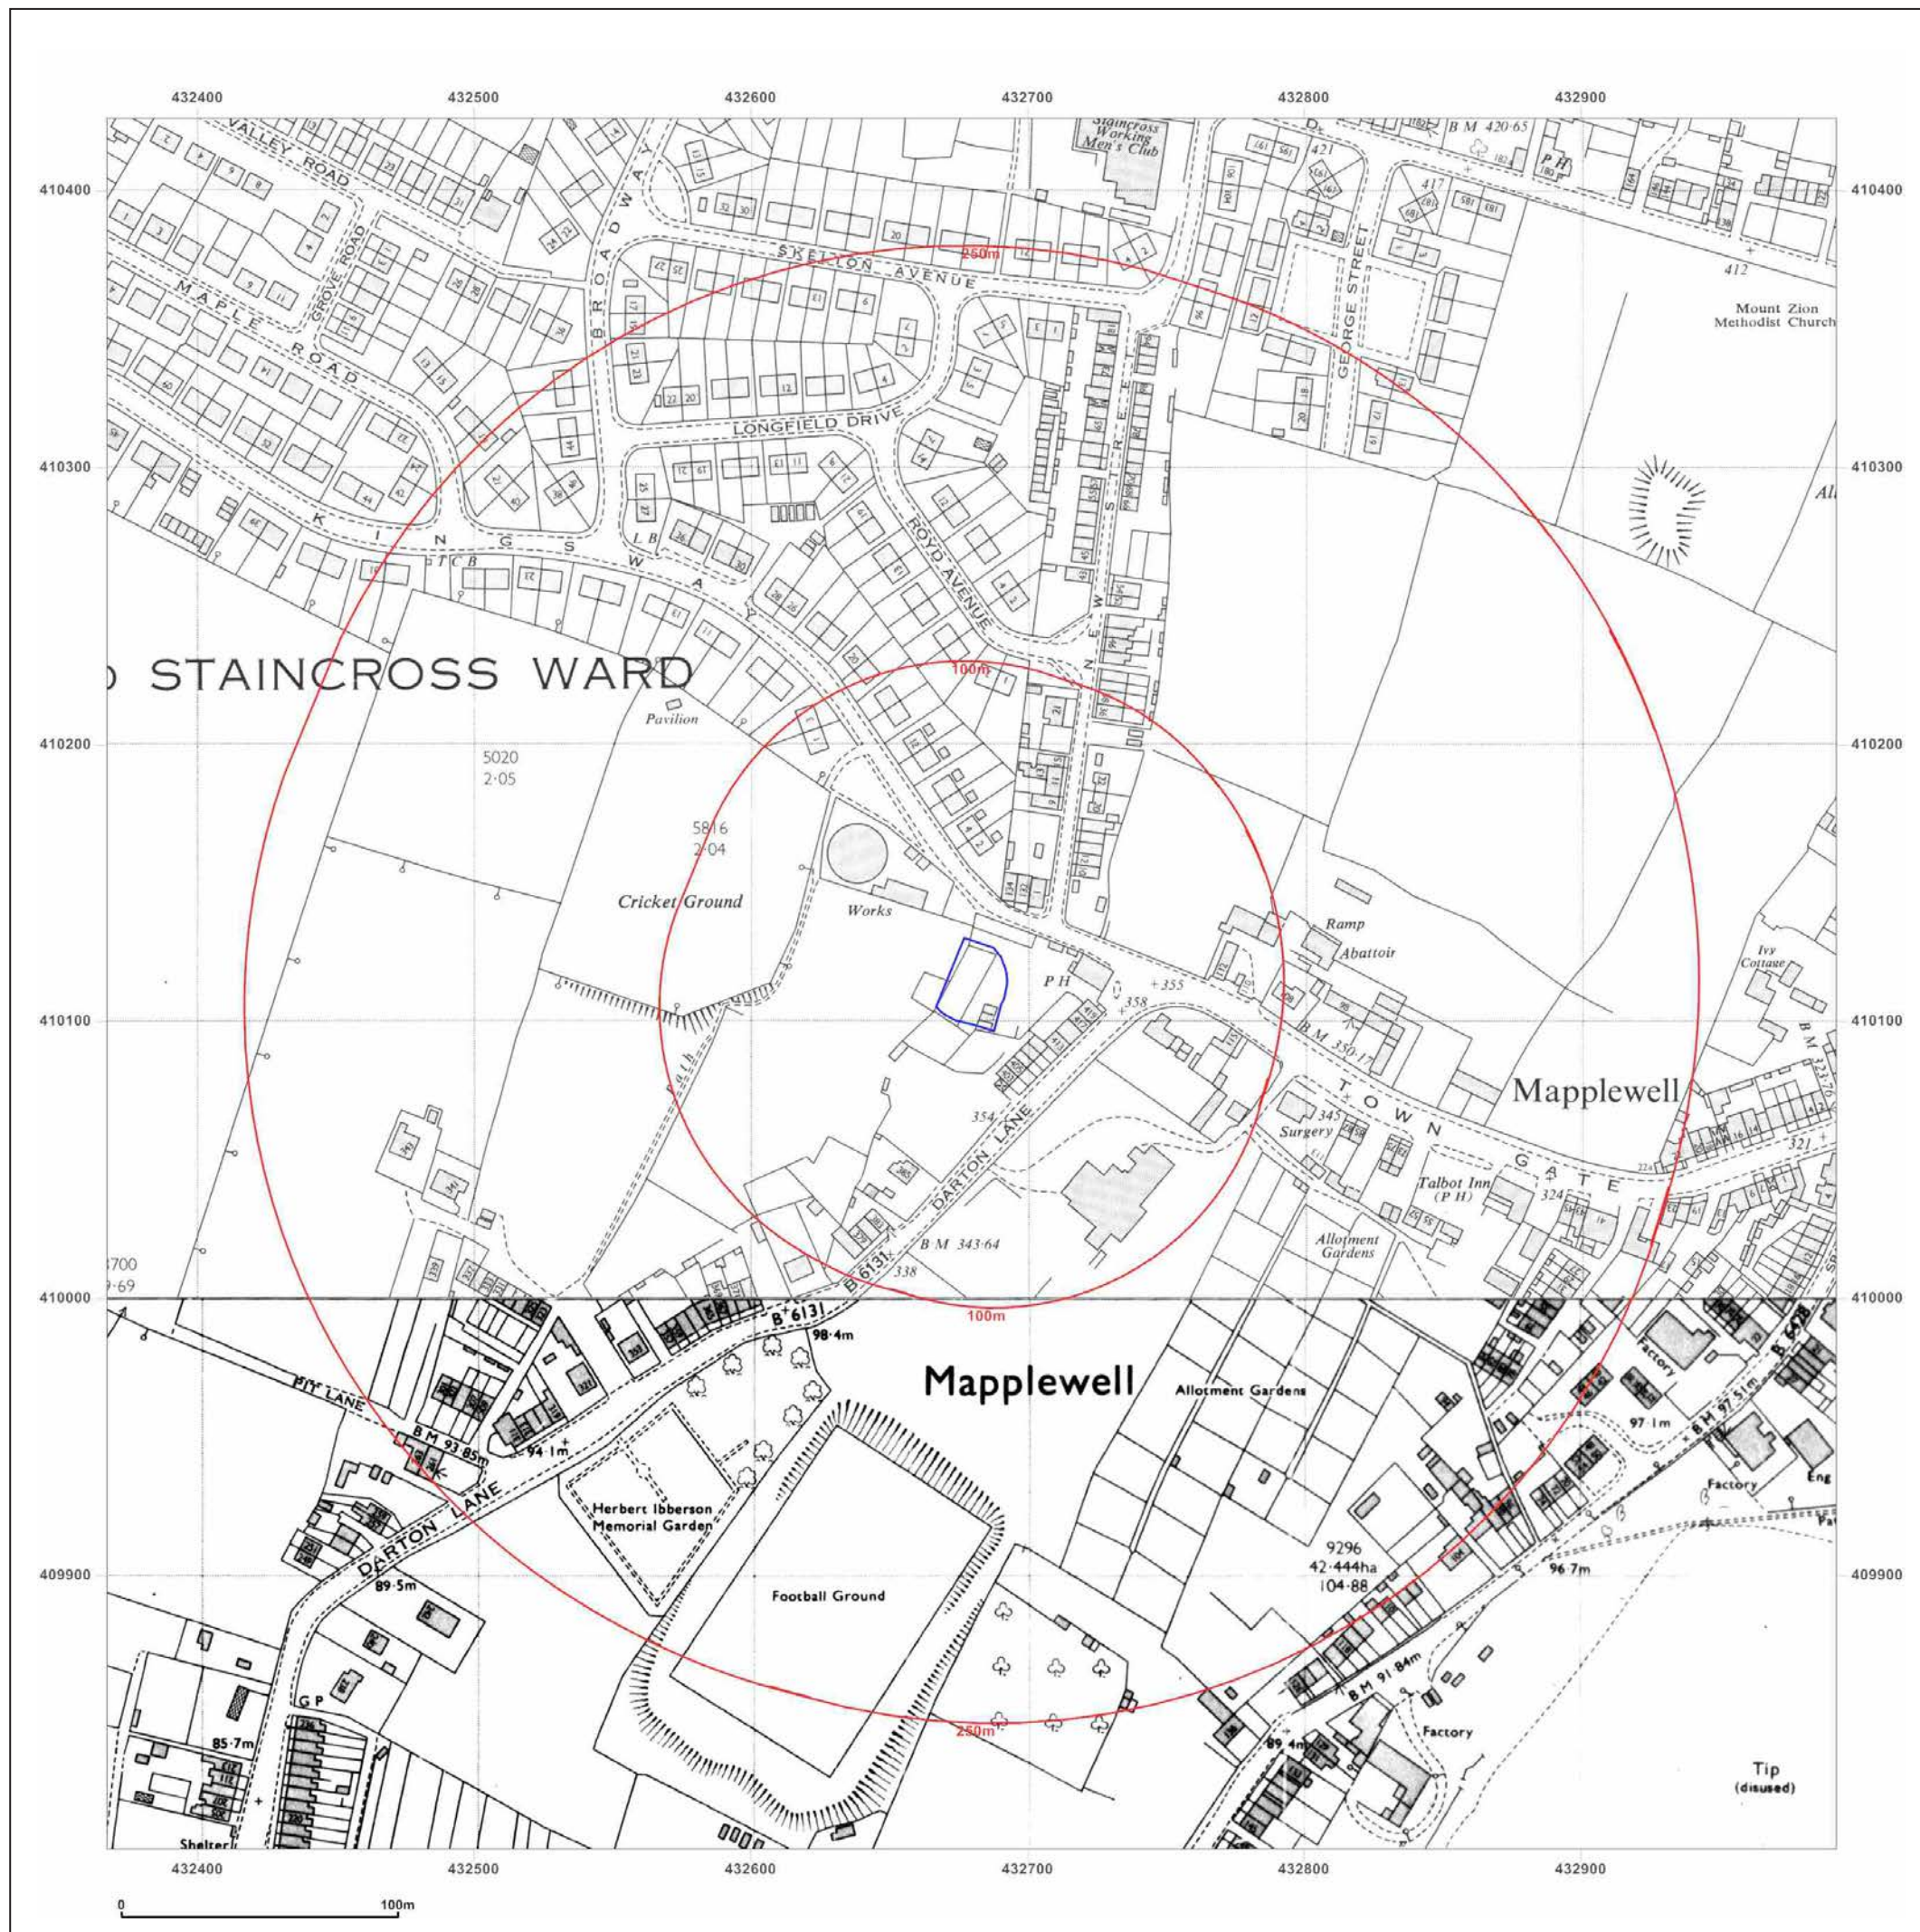

Site Details:

Client Ref: EMS_414082_553270
 Report Ref: EMS-DE-414082_553270
 Grid Ref: 432680, 410113

Map Name: National Grid

Map date: 1960-1961

Scale: 1:2,500

Printed at: 1:2,500

Surveyed 1960
 Revised 1960
 Edition N/A
 Copyright 1962
 Levelled 1960

Production date: 30 March 2017

To view map legend click here [Legend](#)

Site Details:

Client Ref: EMS_414082_553270
 Report Ref: EMS-DE-414082_553270
 Grid Ref: 432680, 410113

Map Name: National Grid

Map date: 1963-1966

Supplied by:
www.emapsite.com
sales@emapsite.com

© Crown copyright and database rights 2015 Ordnance Survey 100035207

Production date: 30 March 2017

To view map legend click here [Legend](#)

Site Details: