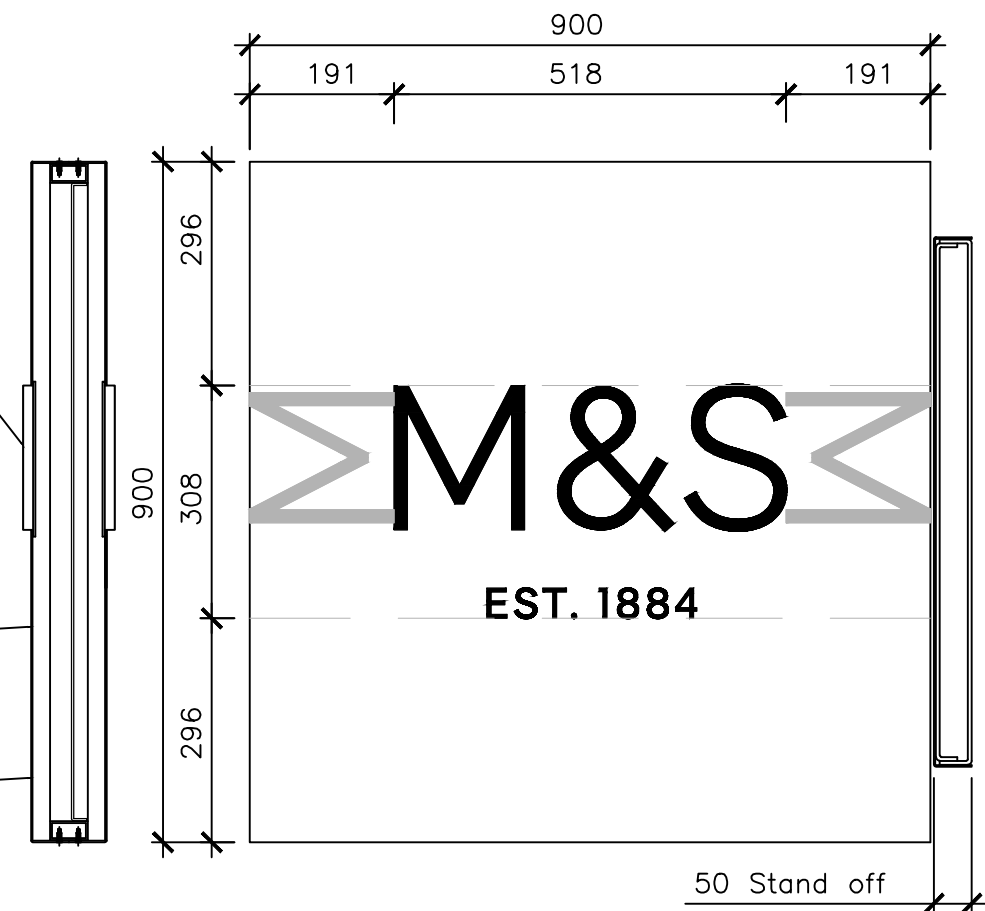

B Sign 2 Non-Illuminated Bus 9101 Stop Sign 900mm Scale 1:10

	STORE NAME M&S Barnsley	COUNTRY UK	PROJECT M&S Barnsley Masterbrand Q1	SCALE 1:10	PAPER SIZE A3	DATE 10.02.16	
		CONSULTANT PROJECT No 10654	DRAWING Proposed Signage Details	STORE NUMBER 2367	PROJECT No BAE102 A	DISCIPLINE CODE 9101	
	CONSULTANT DarntonB3	REV DATE DESCRIPTION DRAWN CHECKED 01	DRAWN JS	CHECKED MF	STATUS T	REV 00	

DO NOT SCALE FROM THIS DRAWING. ALL DIMENSIONS TO BE CHECKED ON SITE. COPYRIGHT PROTECTED.