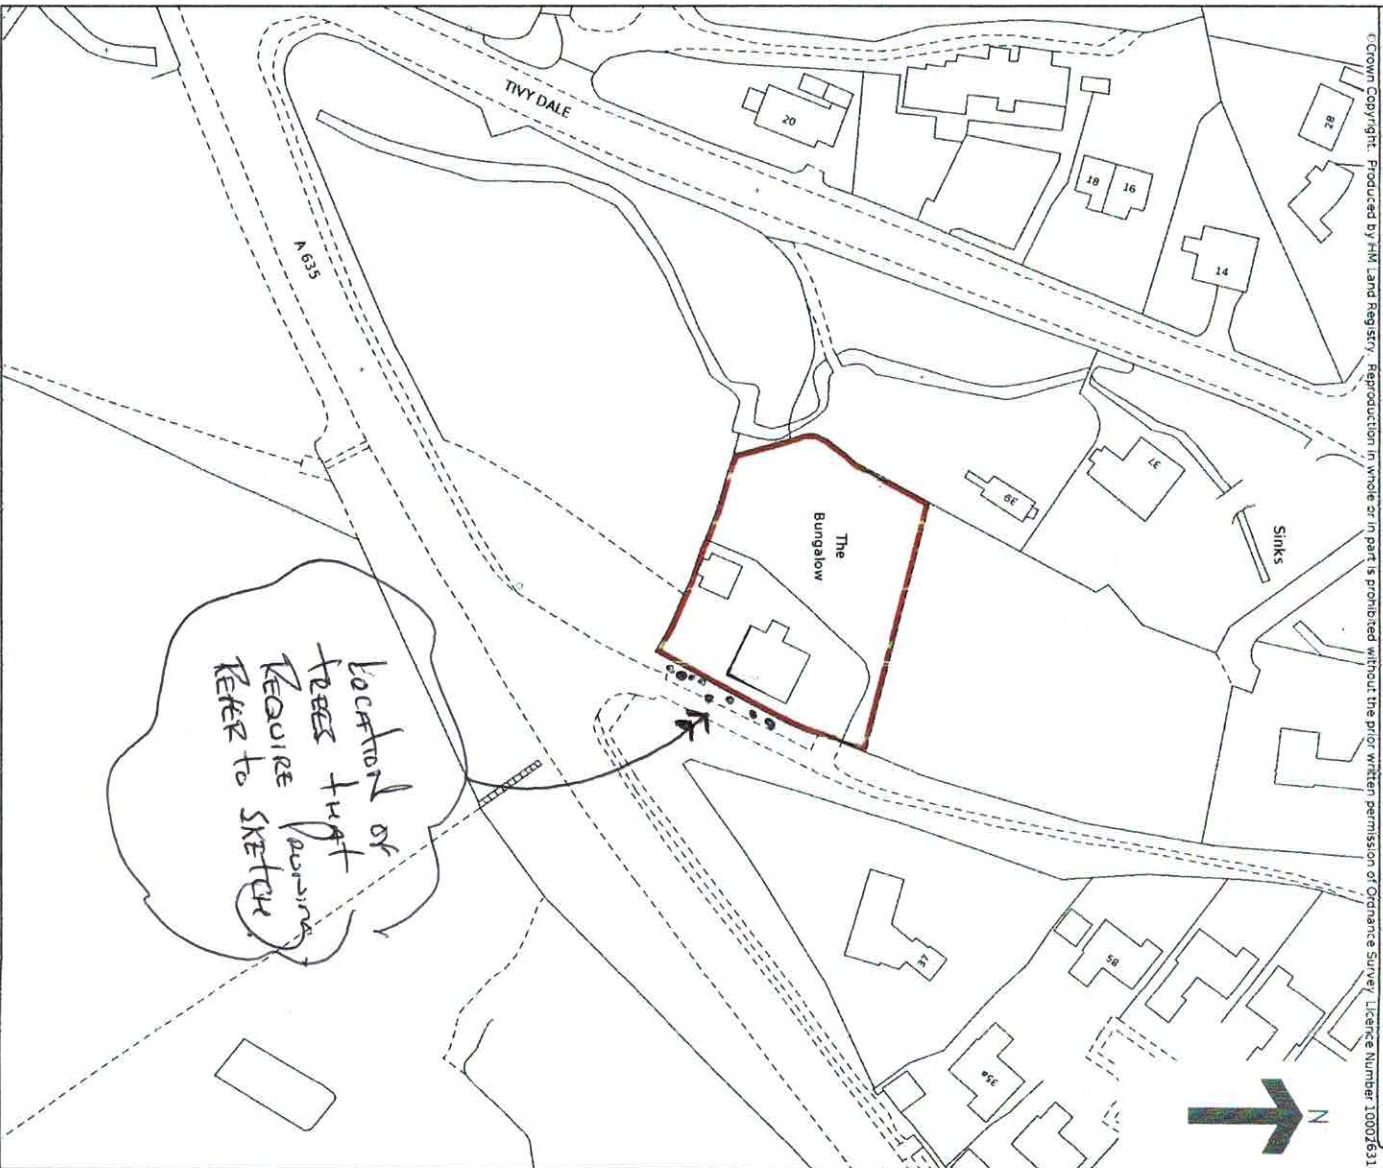

HM Land Registry Current title plan

Title number **SYK475496**
Ordnance Survey map reference **SE2807NW**
Scale **1:1250 enlarged from 1:2500**
Administrative area **South Yorkshire :**
Barnsley

© Crown Copyright. Produced by HM Land Registry. Reproduction in whole or in part is prohibited without the prior written permission of Ordnance Survey. Licence Number: 100026318

This is a copy of the title plan on 11 MAY 2021 at 09:55:39. This copy does not take account of any application made after that time even if still pending in HM Land Registry when this copy was issued.

This copy is not an 'Official Copy' of the title plan. An official copy of the title plan is admissible in evidence in a court to the same extent as the original. A person is entitled to be indemnified by the registrar if he or she suffers loss by reason of a mistake in an official copy. If you want to obtain an official copy, the HM Land Registry website explains how to do this.

HM Land Registry endeavours to maintain high quality and scale accuracy of title plan images. The quality and accuracy of any print will depend on your printer, your computer and its print settings. This title plan shows the general position, not the exact line, of the boundaries. It may be subject to distortions in scale. Measurements scaled from this plan may not match measurements between the same points on the ground.