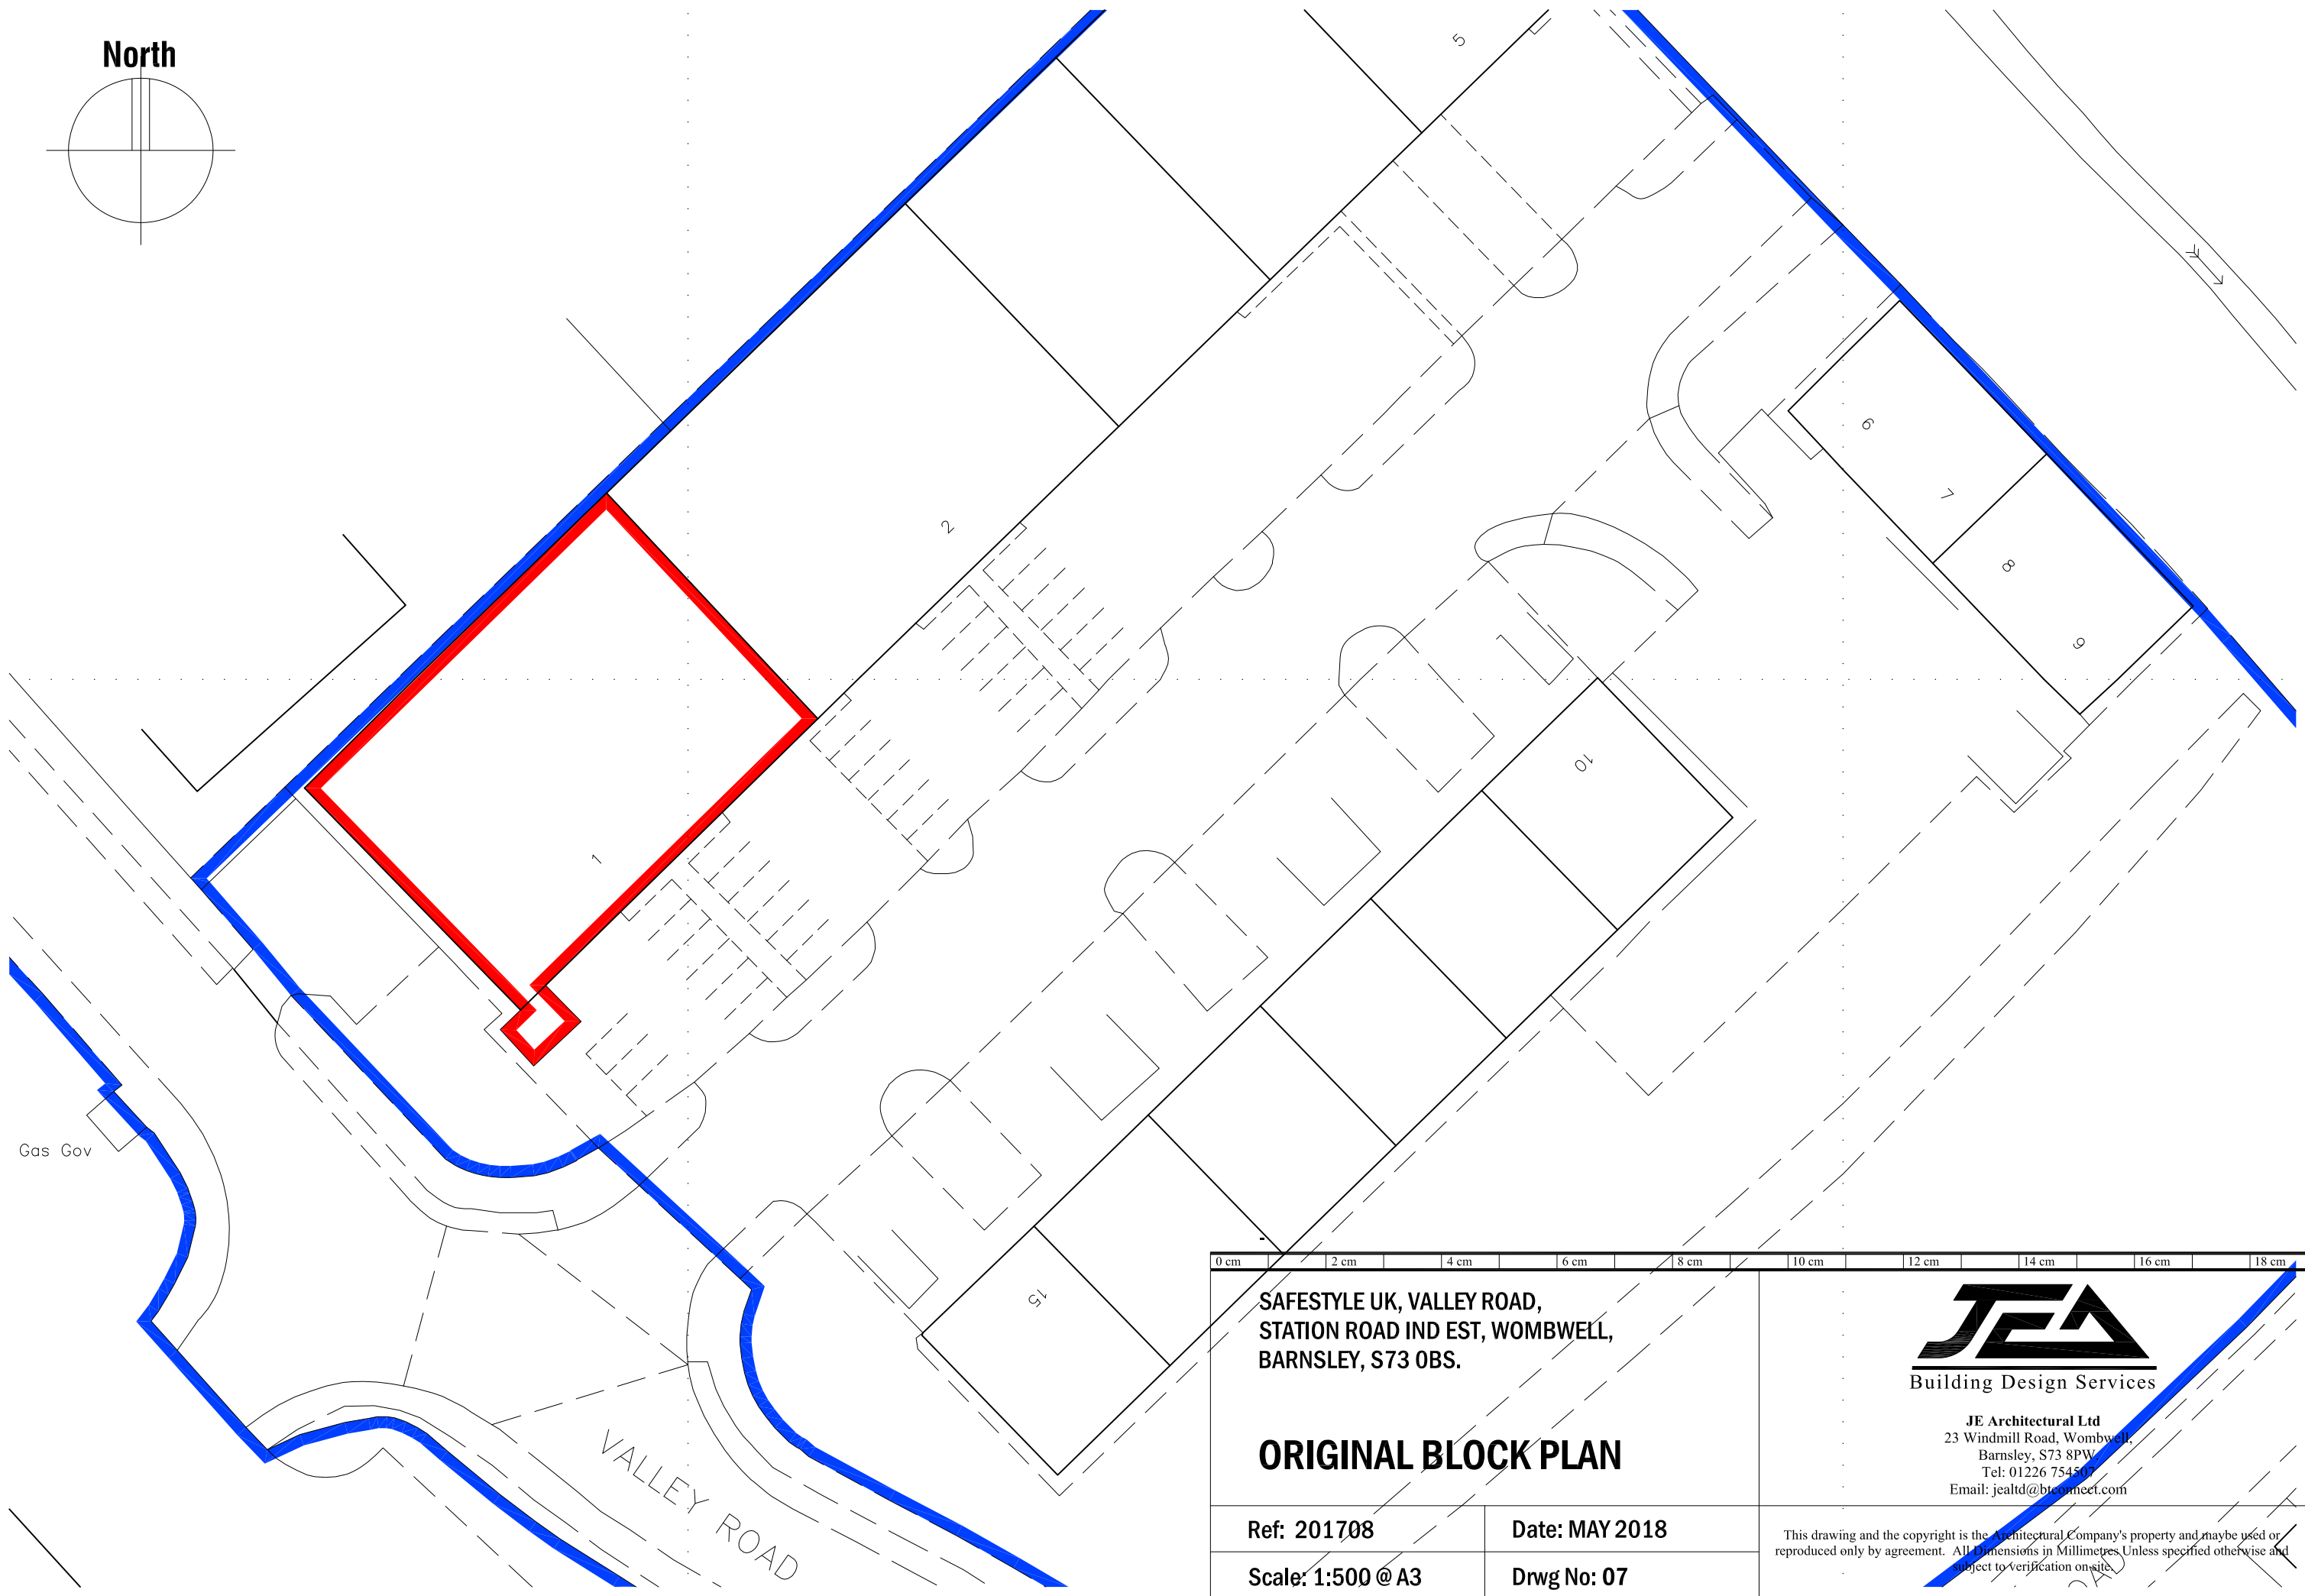

North

0 cm 2 cm 4 cm 6 cm 8 cm 10 cm 12 cm 14 cm 16 cm 18 cm

SAFESTYLE UK, VALLEY ROAD,
STATION ROAD IND EST, WOMBWELL,
BARNSELY, S73 OBS.

JE Architectural Ltd
23 Windmill Road, Wombwell,
Barnsley, S73 8PW
Tel: 01226 754507
Email: jealtd@btconnect.com

ORIGINAL BLOCK PLAN

Ref: 201708	Date: MAY 2018
Scale: 1:500 @ A3	Drwg No: 07

This drawing and the copyright is the Architectural Company's property and may be used or reproduced only by agreement. All Dimensions in Millimetres Unless specified otherwise and subject to verification on site.