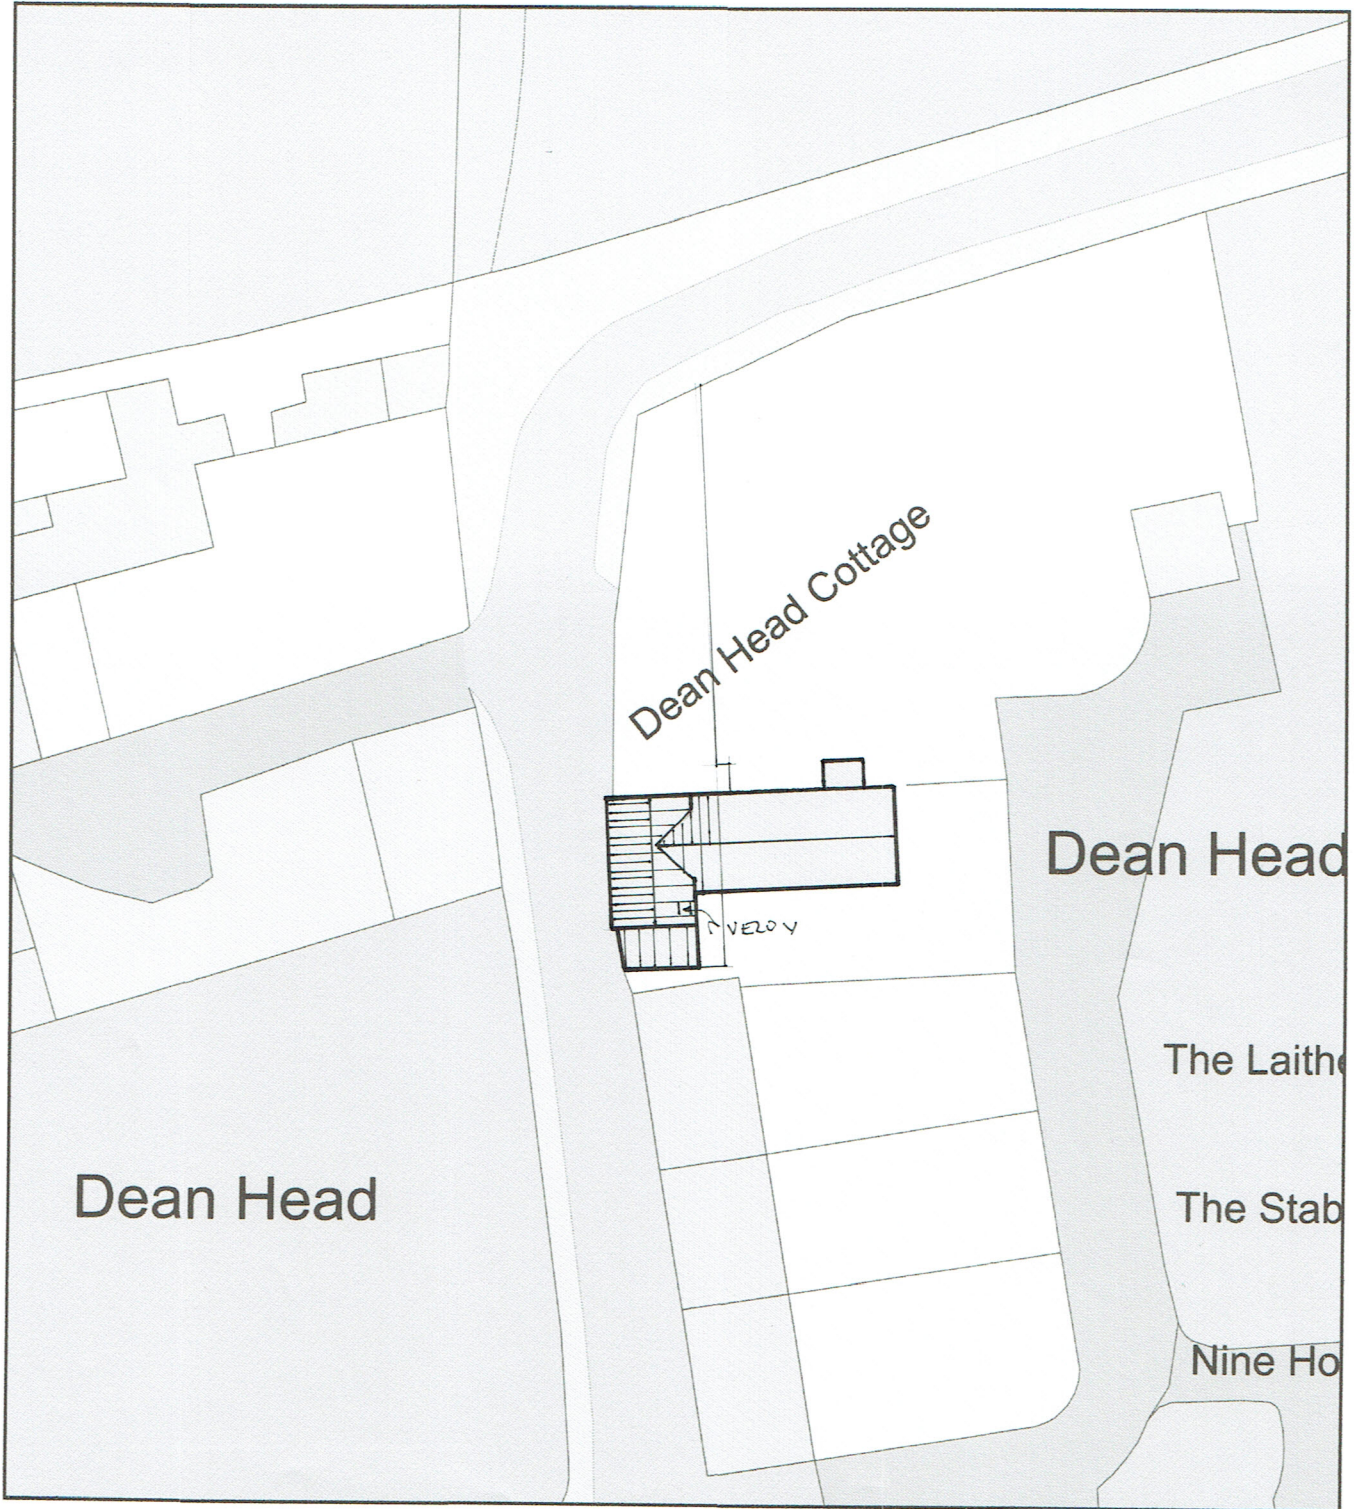

EXISTING
Block Plan

Plan Produced for: Kit BuildingDesign
Date Produced: 13 Oct 2022
Plan Reference Number: TQRQM22286112416838
Scale: 1:500 @ A4

PROPOSED
Block Plan

Plan Produced for: Kit BuildingDesign

Date Produced: 13 Oct 2022

Plan Reference Number: TQRQM22286112416838

Scale: 1:500 @ A4