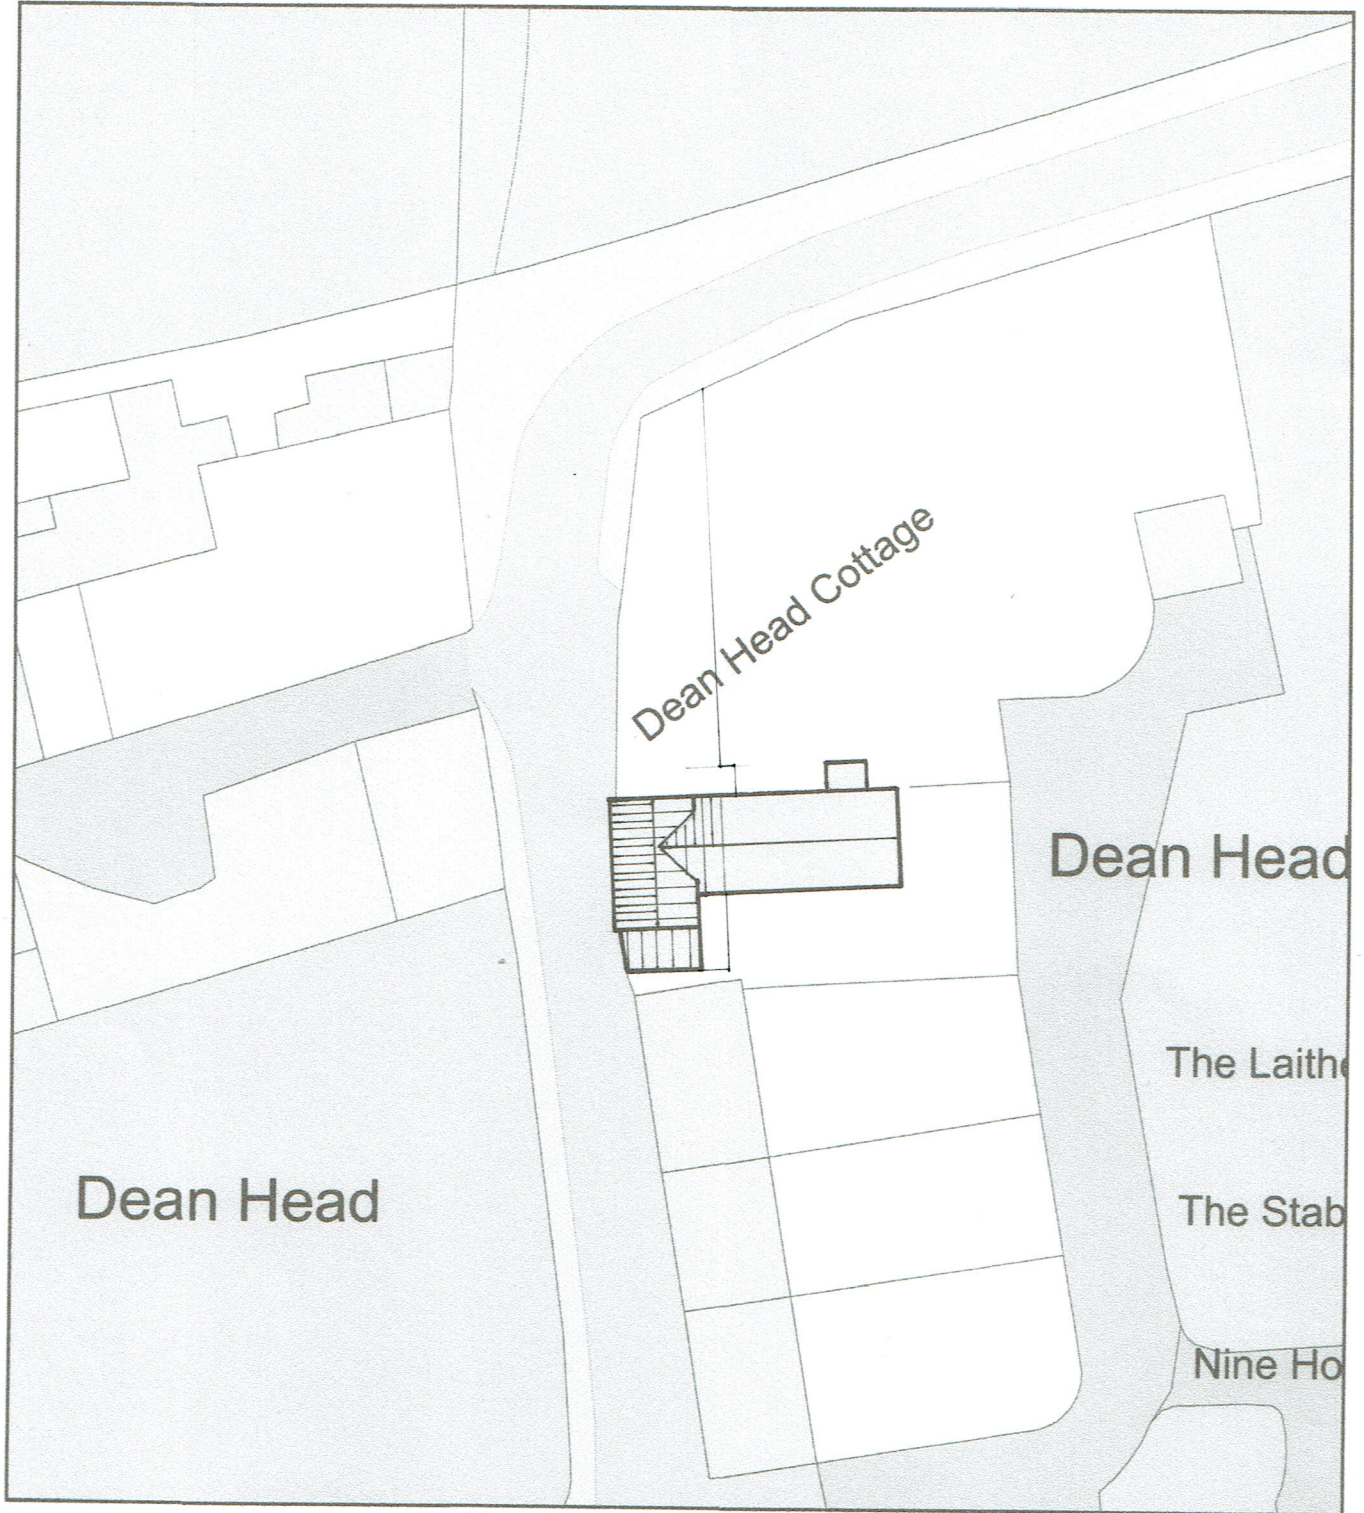

EXISTING
Block Plan

Plan Produced for: Kit BuildingDesign
Date Produced: 13 Oct 2022
Plan Reference Number: TQRQM22286112416838
Scale: 1:500 @ A4

PROPOSED
Block Plan

Plan Produced for: Kit BuildingDesign

Date Produced: 13 Oct 2022

Plan Reference Number: TQRQM22286112416838

Scale: 1:500 @ A4