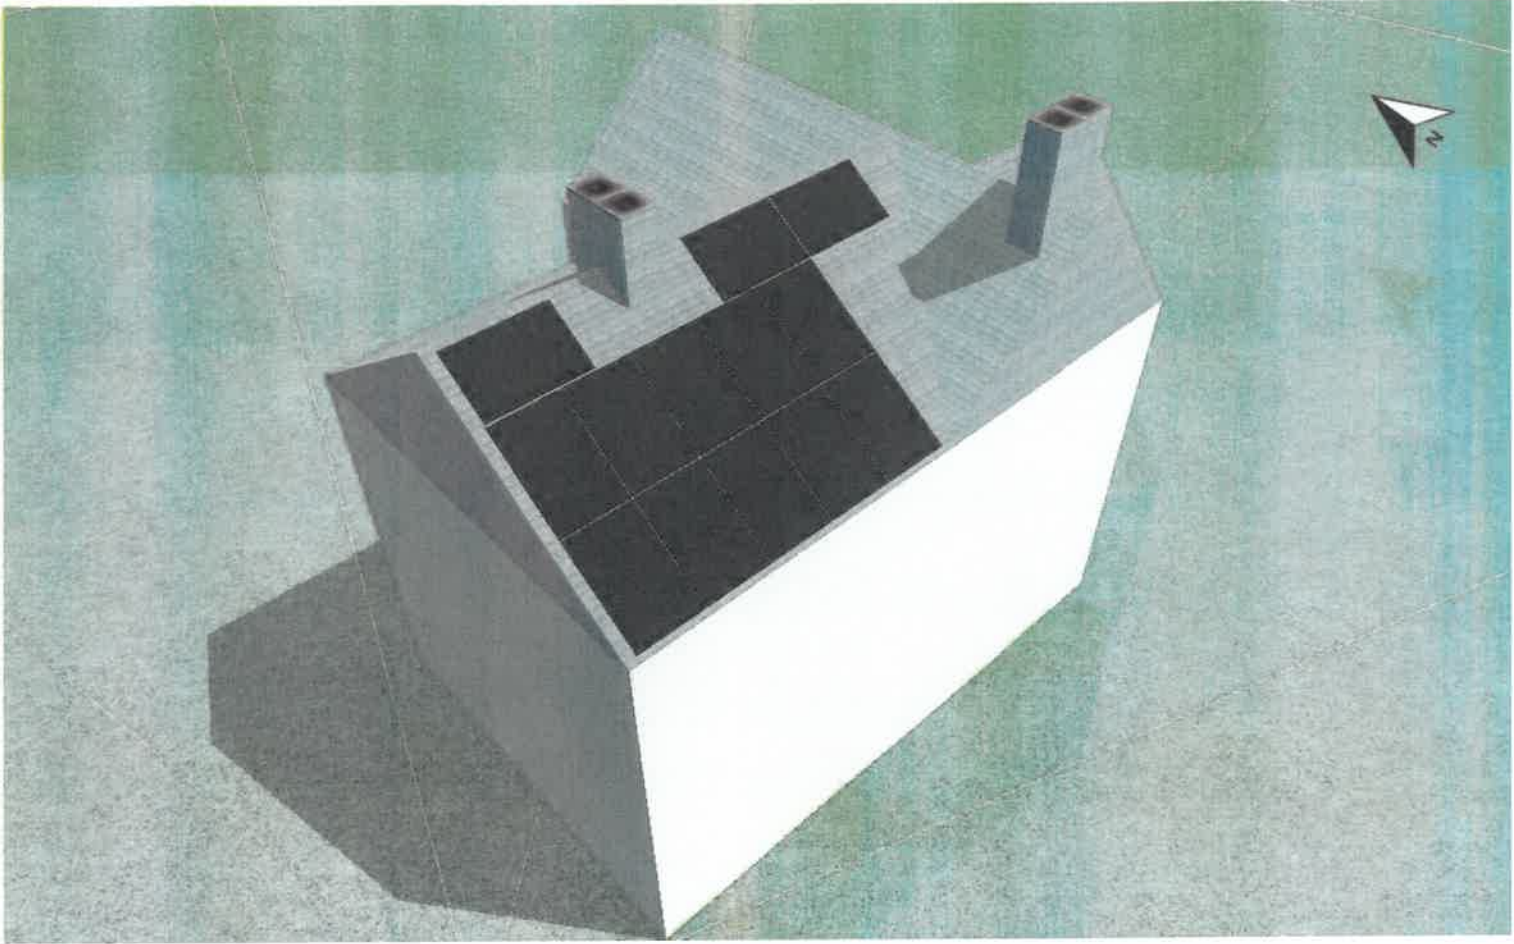

(H)

ASK RENEWABLES LTD
PV module layout – South facing roof
Smith, S36 6BL
02 July 2024

A4 sheet size
Scale 1:50

I

5