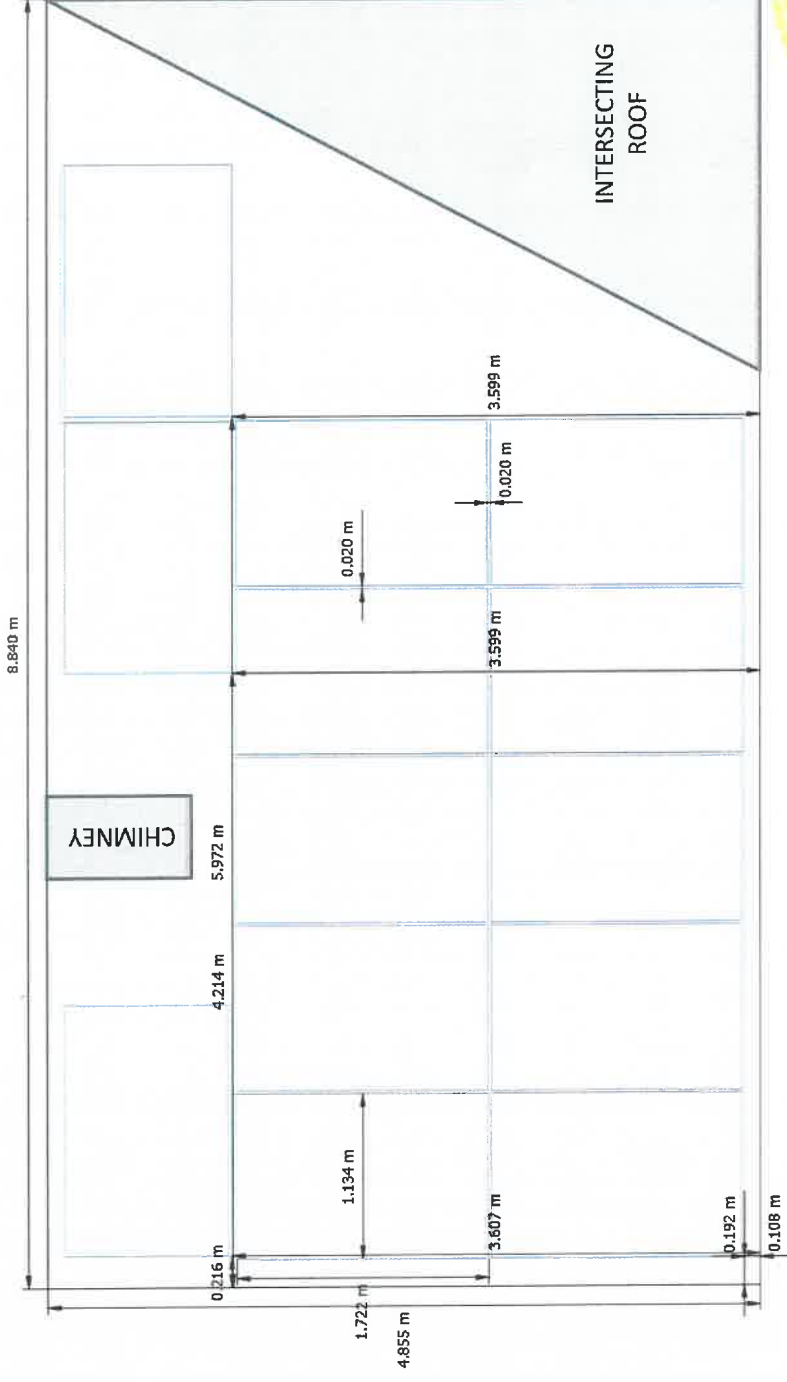

(H)

ASK RENEWABLES LTD
PV module layout – South facing roof
Smith, S36 6BL
02 July 2024

A4 sheet size
Scale 1:50

I

5