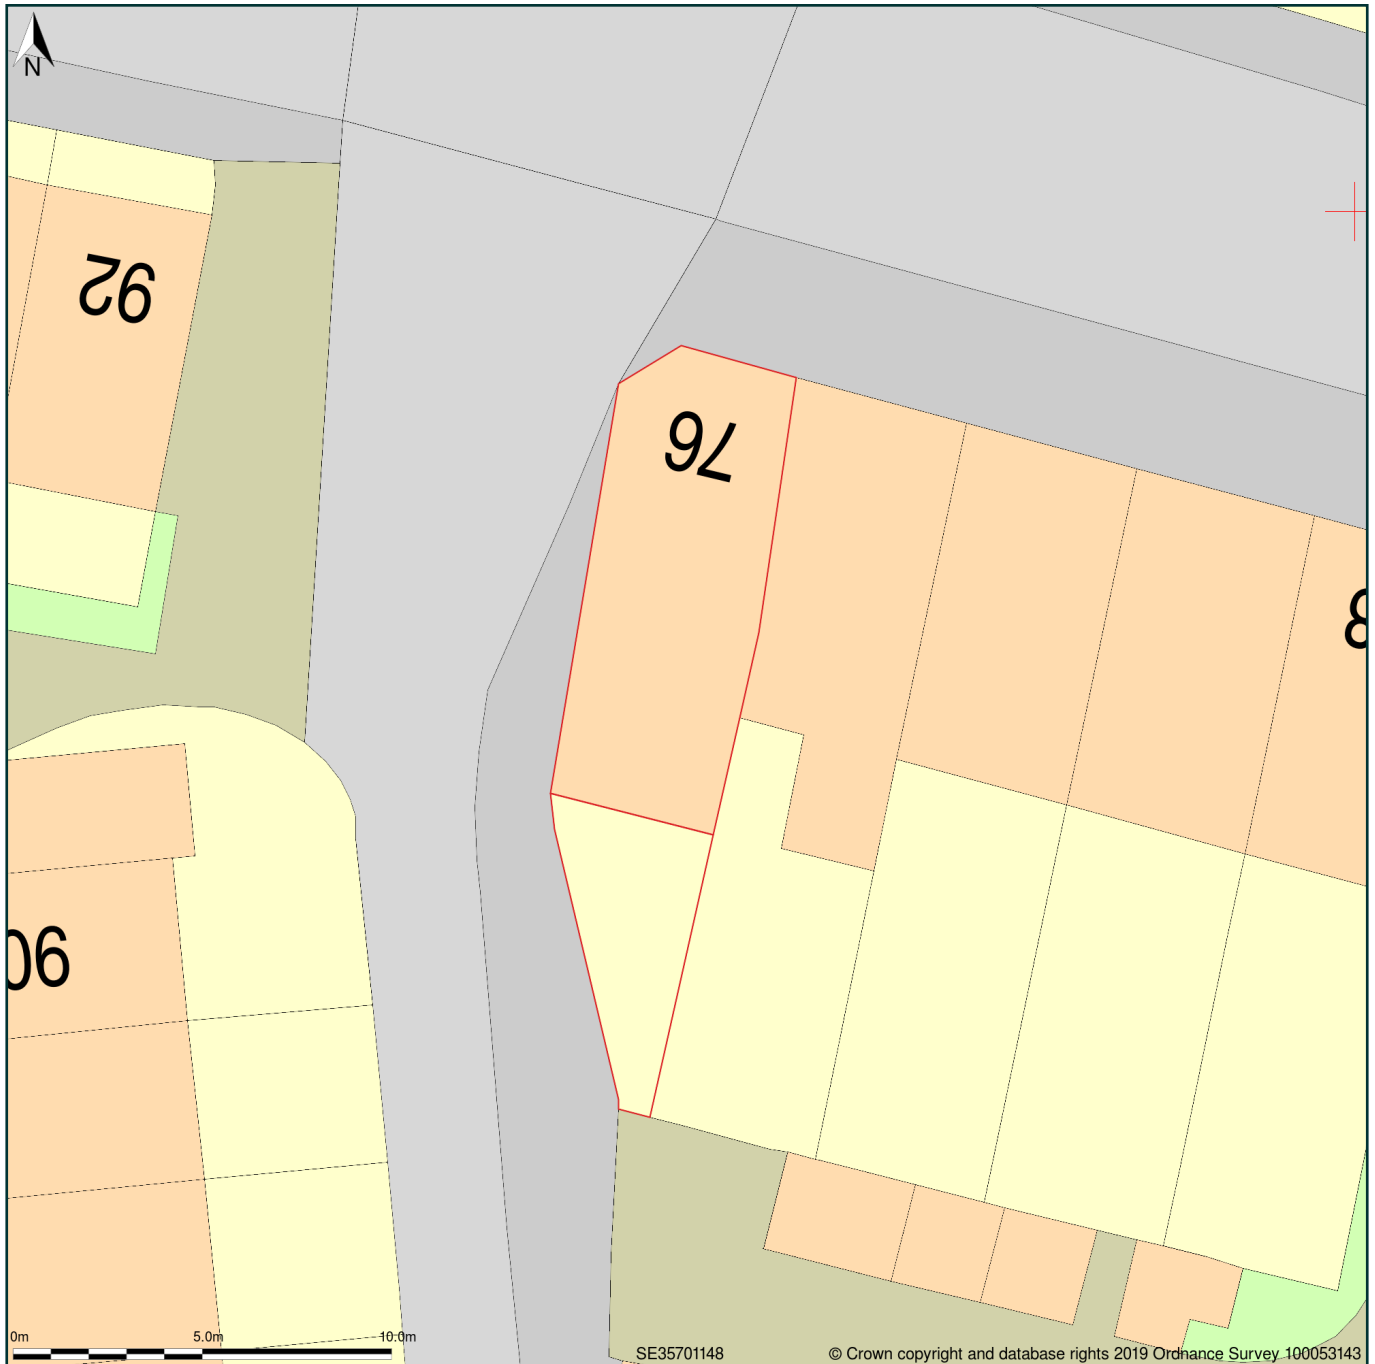

Complete Beauty, 76, High Street, Royston, Barnsley, S71 4RN

Block Plan shows area bounded by: 435689.02, 411468.75 435725.02, 411504.75 (at a scale of 1:200), OSGridRef: SE35701148. The representation of a road, track or path is no evidence of a right of way. The representation of features as lines is no evidence of a property boundary.

Produced on 25th Nov 2019 from the Ordnance Survey National Geographic Database and incorporating surveyed revision available at this date. Reproduction in whole or part is prohibited without the prior permission of Ordnance Survey. © Crown copyright 2019. Supplied by [www.buyaplan.co.uk](http://www.buyaplan.co.uk) a licensed Ordnance Survey partner (100053143). Unique plan reference: #00474678-3B2926