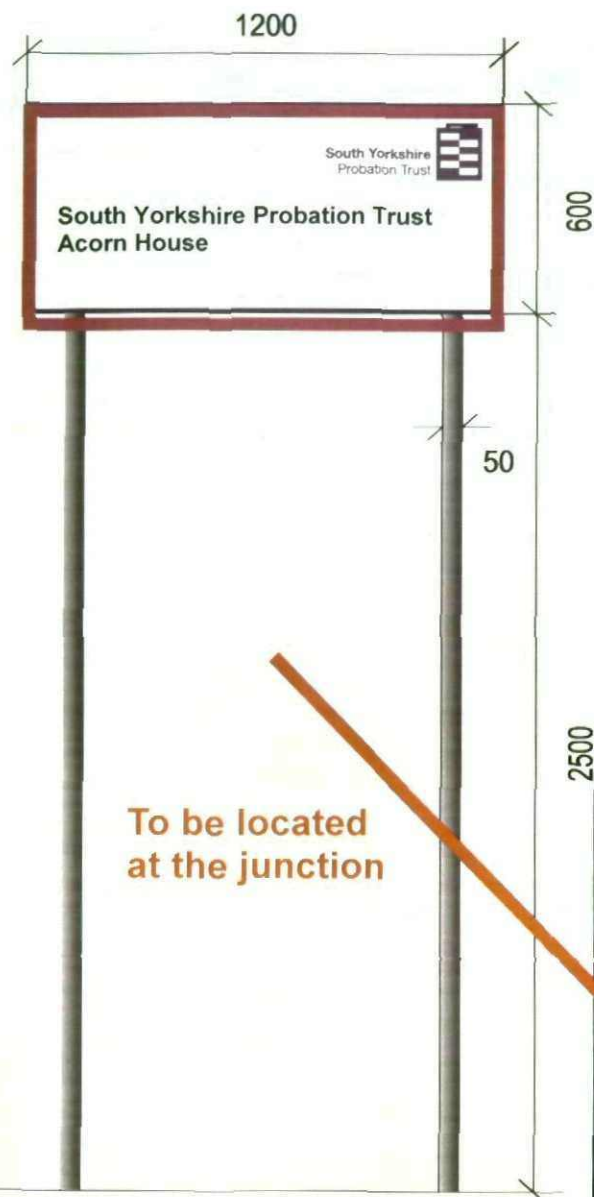

South Yorkshire
Probation Trust

**South Yorkshire Probation Trust
Acorn House**

Site address

Acorn House
Mount Osbourne Business Park
Oakwell Road
Barnsley

1200mm wide x 600mm high sign for sign at junction

Text Arial Bold - Colour Black

Logos and surround - Colour Pantone ref. PMS 2592 C

Acorn House Barnsley for National Probation Service South Yorkshire.

Signage proposals

ALL SIGNS ARE NON-ILLUMINATED

Site address