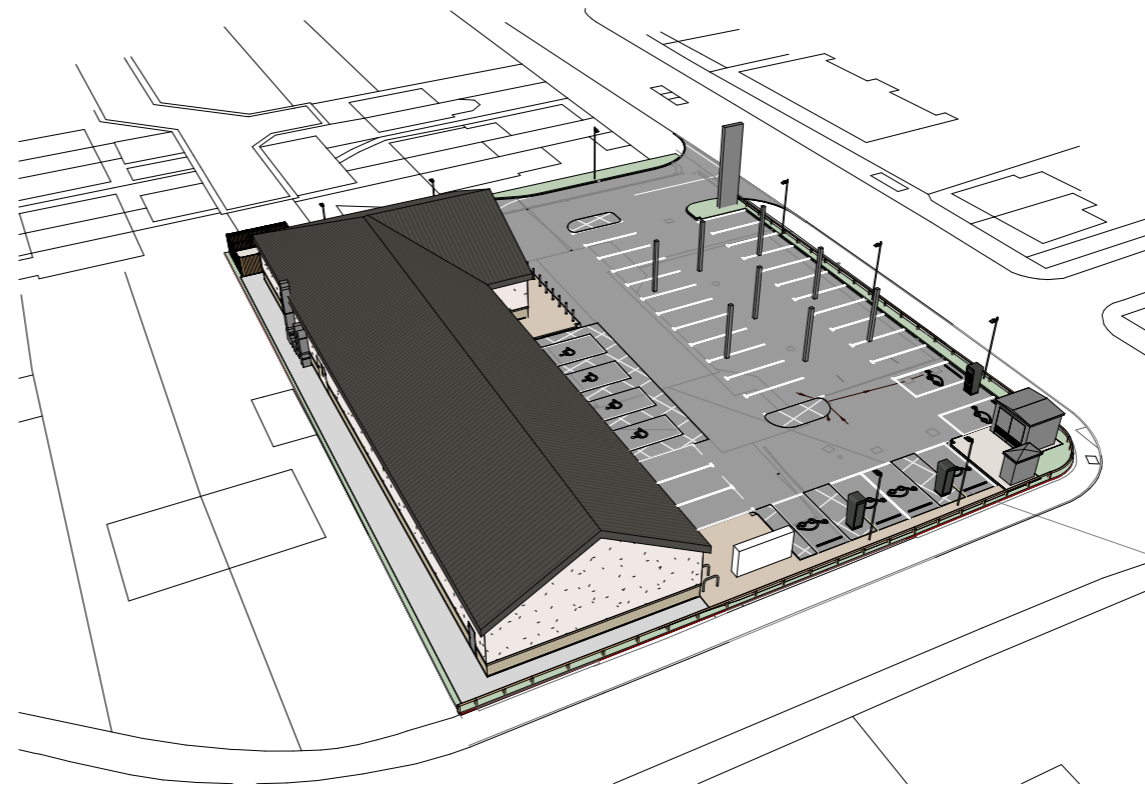

3D View 1

3D View 2

3D View 3

3D View 4

B	26.02.26	Cycle parking added	JHJ
A	16.02.26	Plant added to elevations	CS
PLANNING			
PROJECT BRAMPTON Dove Road, Wombwell, Barnsley, S73 0NZ			
TITLE 3D Views			
CLIENT DARWEN DEVELOPMENTS			
			
<small>8 Feast Field, Horsforth, Leeds, West Yorkshire, LS18 4TJ www.jennings-design.com 01274 395422 office@jennings-design.com</small>			
Drawn: CS	Check: JHJ	Scale: @ A3	Date: Jan 2026
Plan Number: 251075- 08 (B)			