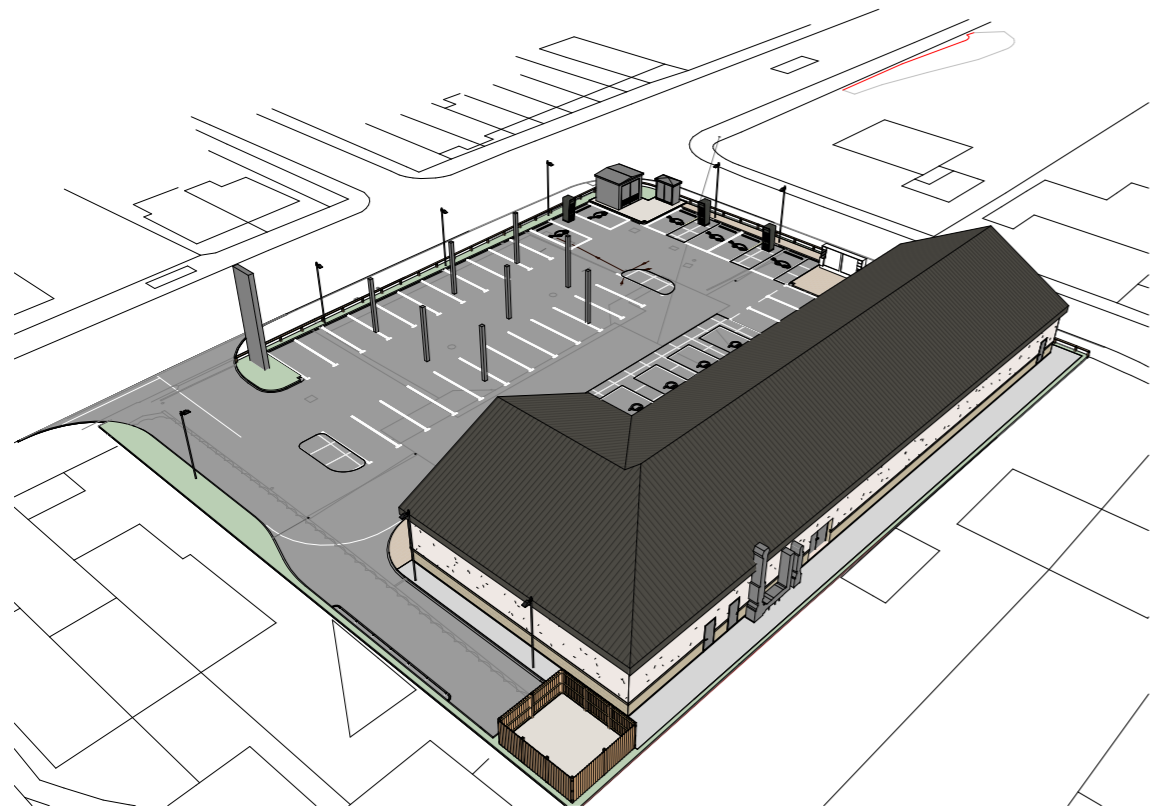

3D View 1

3D View 2

3D View 3

3D View 4

B	26.02.26	Cycle parking added	JHJ
A	16.02.26	Plant added to elevations	CS
PLANNING			
PROJECT BRAMPTON Dove Road, Wombwell, Barnsley, S73 0NZ			
TITLE 3D Views			
CLIENT DARWEN DEVELOPMENTS			
			
<small>8 Feast Field, Horsforth, Leeds, West Yorkshire, LS18 4TJ www.jennings-design.com 01274 395422 office@jennings-design.com</small>			
Drawn: CS	Check: JHJ	Scale: @ A3	Date: Jan 2026
Plan Number: 251075- 08 (B)			