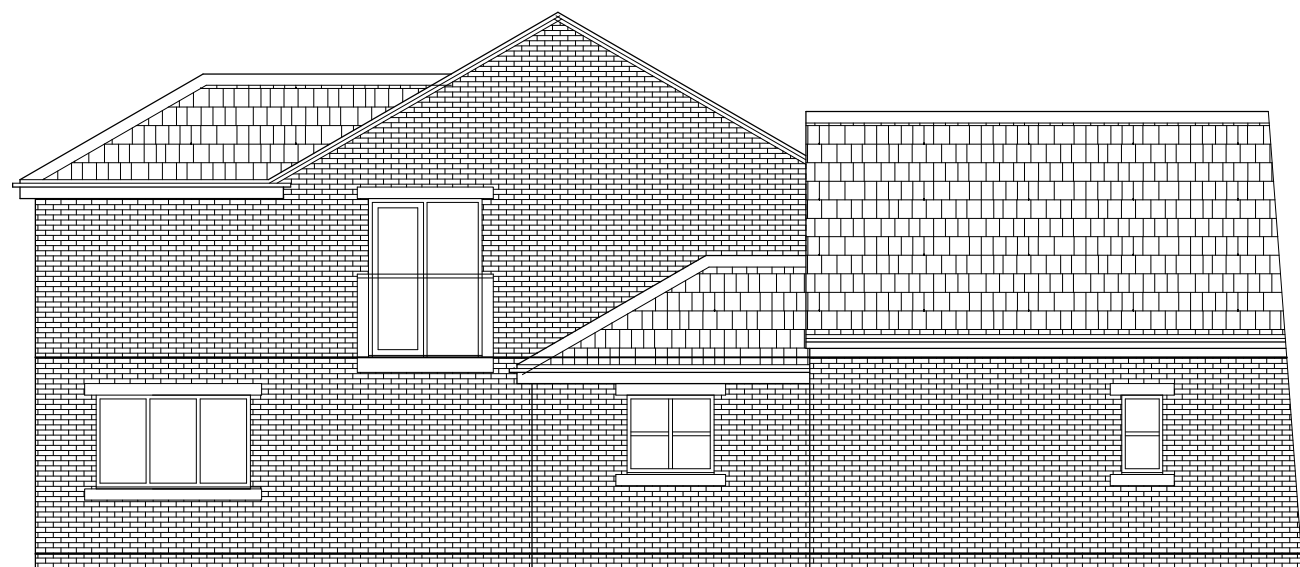

Side Elevation

Rev:	Date:	Notes:

FOX ARCHITECTURE & DESIGN

Client:
Mr & Mrs B Richards

Project:
15 Royd Lane
Higham
Barnsley

Drawing:
Existing Elevations

Date: Feb 2018	Scale: 1:100 @ A3

Drawing No: 1753/102	Rev: