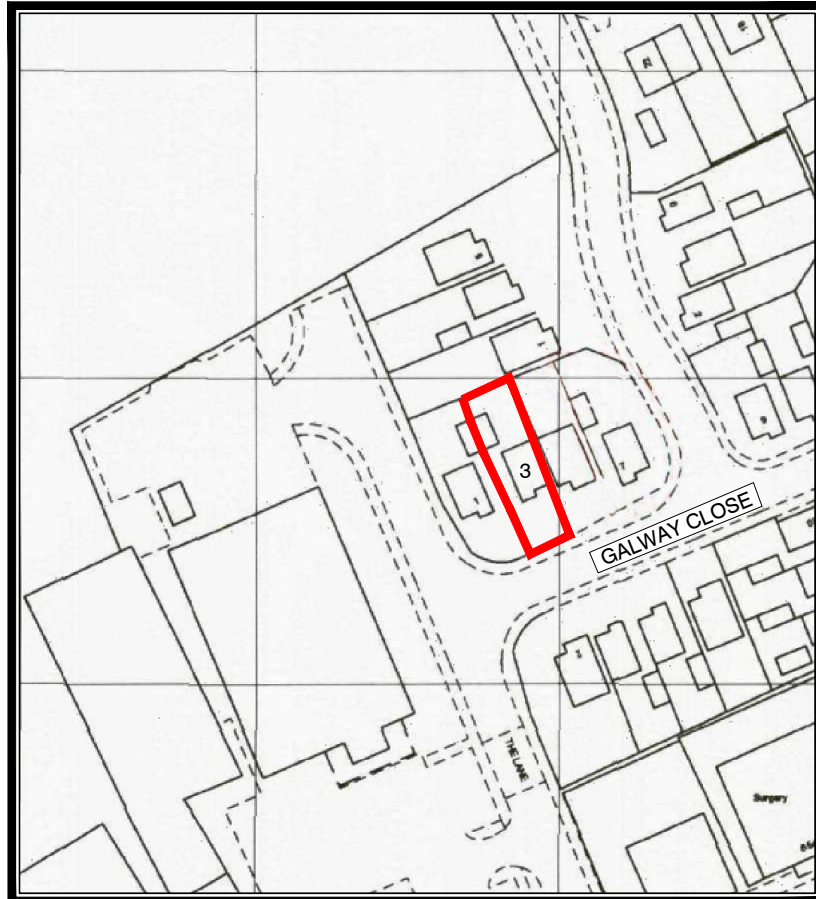

15 Medway Close  
Barugh Green  
Barnsley  
S75 1NY

07762656187  
steven@drawit.biz  
www.drawit.biz

**SITE LOCATION PLAN**

Scale: 1:1250

**PLANNING**

|      |       |              |     |
|------|-------|--------------|-----|
| Rev: | Date: | Description: | By: |
|------|-------|--------------|-----|

CLIENT:  
Mr P Cawthorne

PROJECT: Proposed two storey side extension

DWG OF:  
Site Location Plan

SITE ADDRESS: 3 Galway Close, Royston  
Barnsley, S71 4FR

|                 |                  |                     |
|-----------------|------------------|---------------------|
| Drawn by:<br>SH | Scale:<br>1:1250 | Date:<br>10/02/2015 |
| Dwg No:<br>1314 | 101              | rev                 |