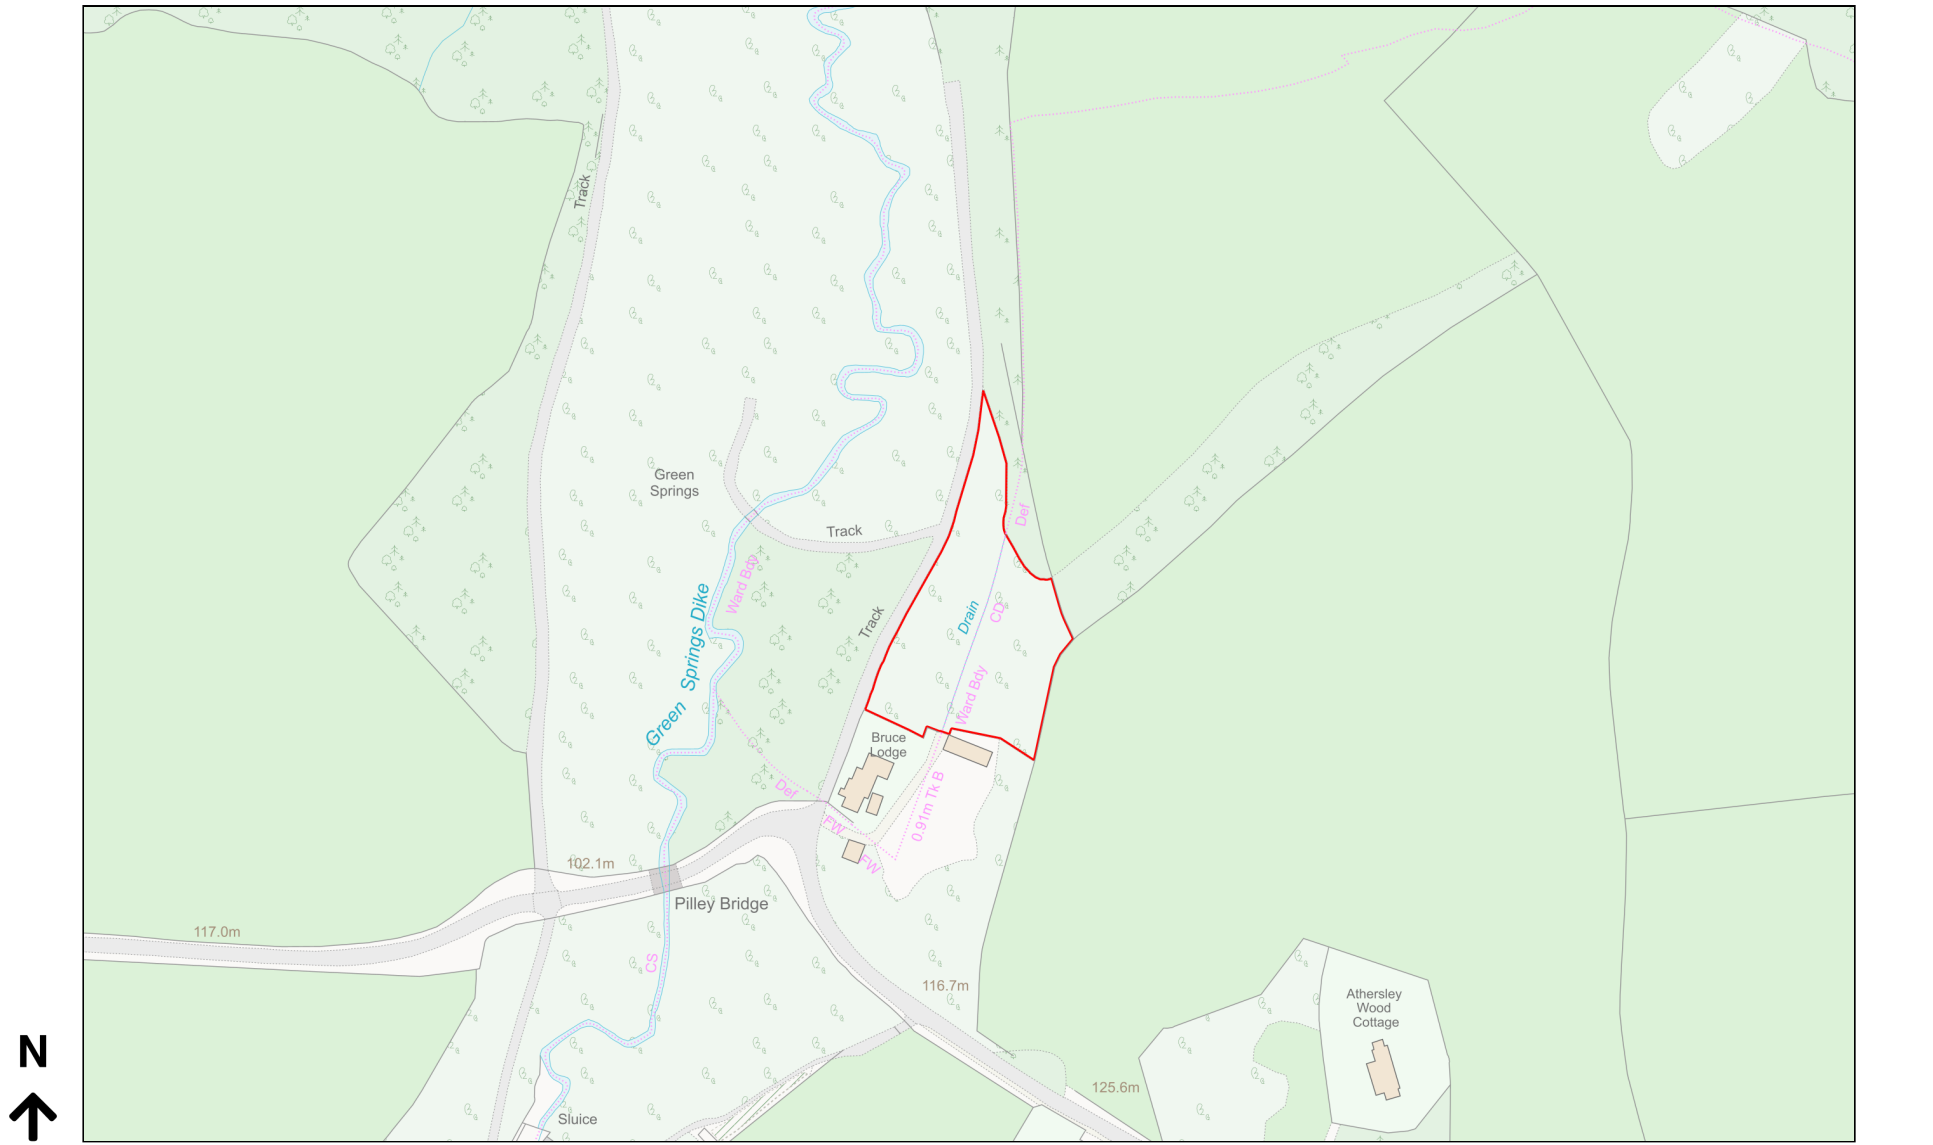

# Location Plan

Site Address: Bruce Lodge, Pilley Hills, Pilley, Barnsley, S75 3AU

Date Produced: 05-May-2023

Scale: 1:2500 @A4

Planning Portal Reference: PP-12140682v1