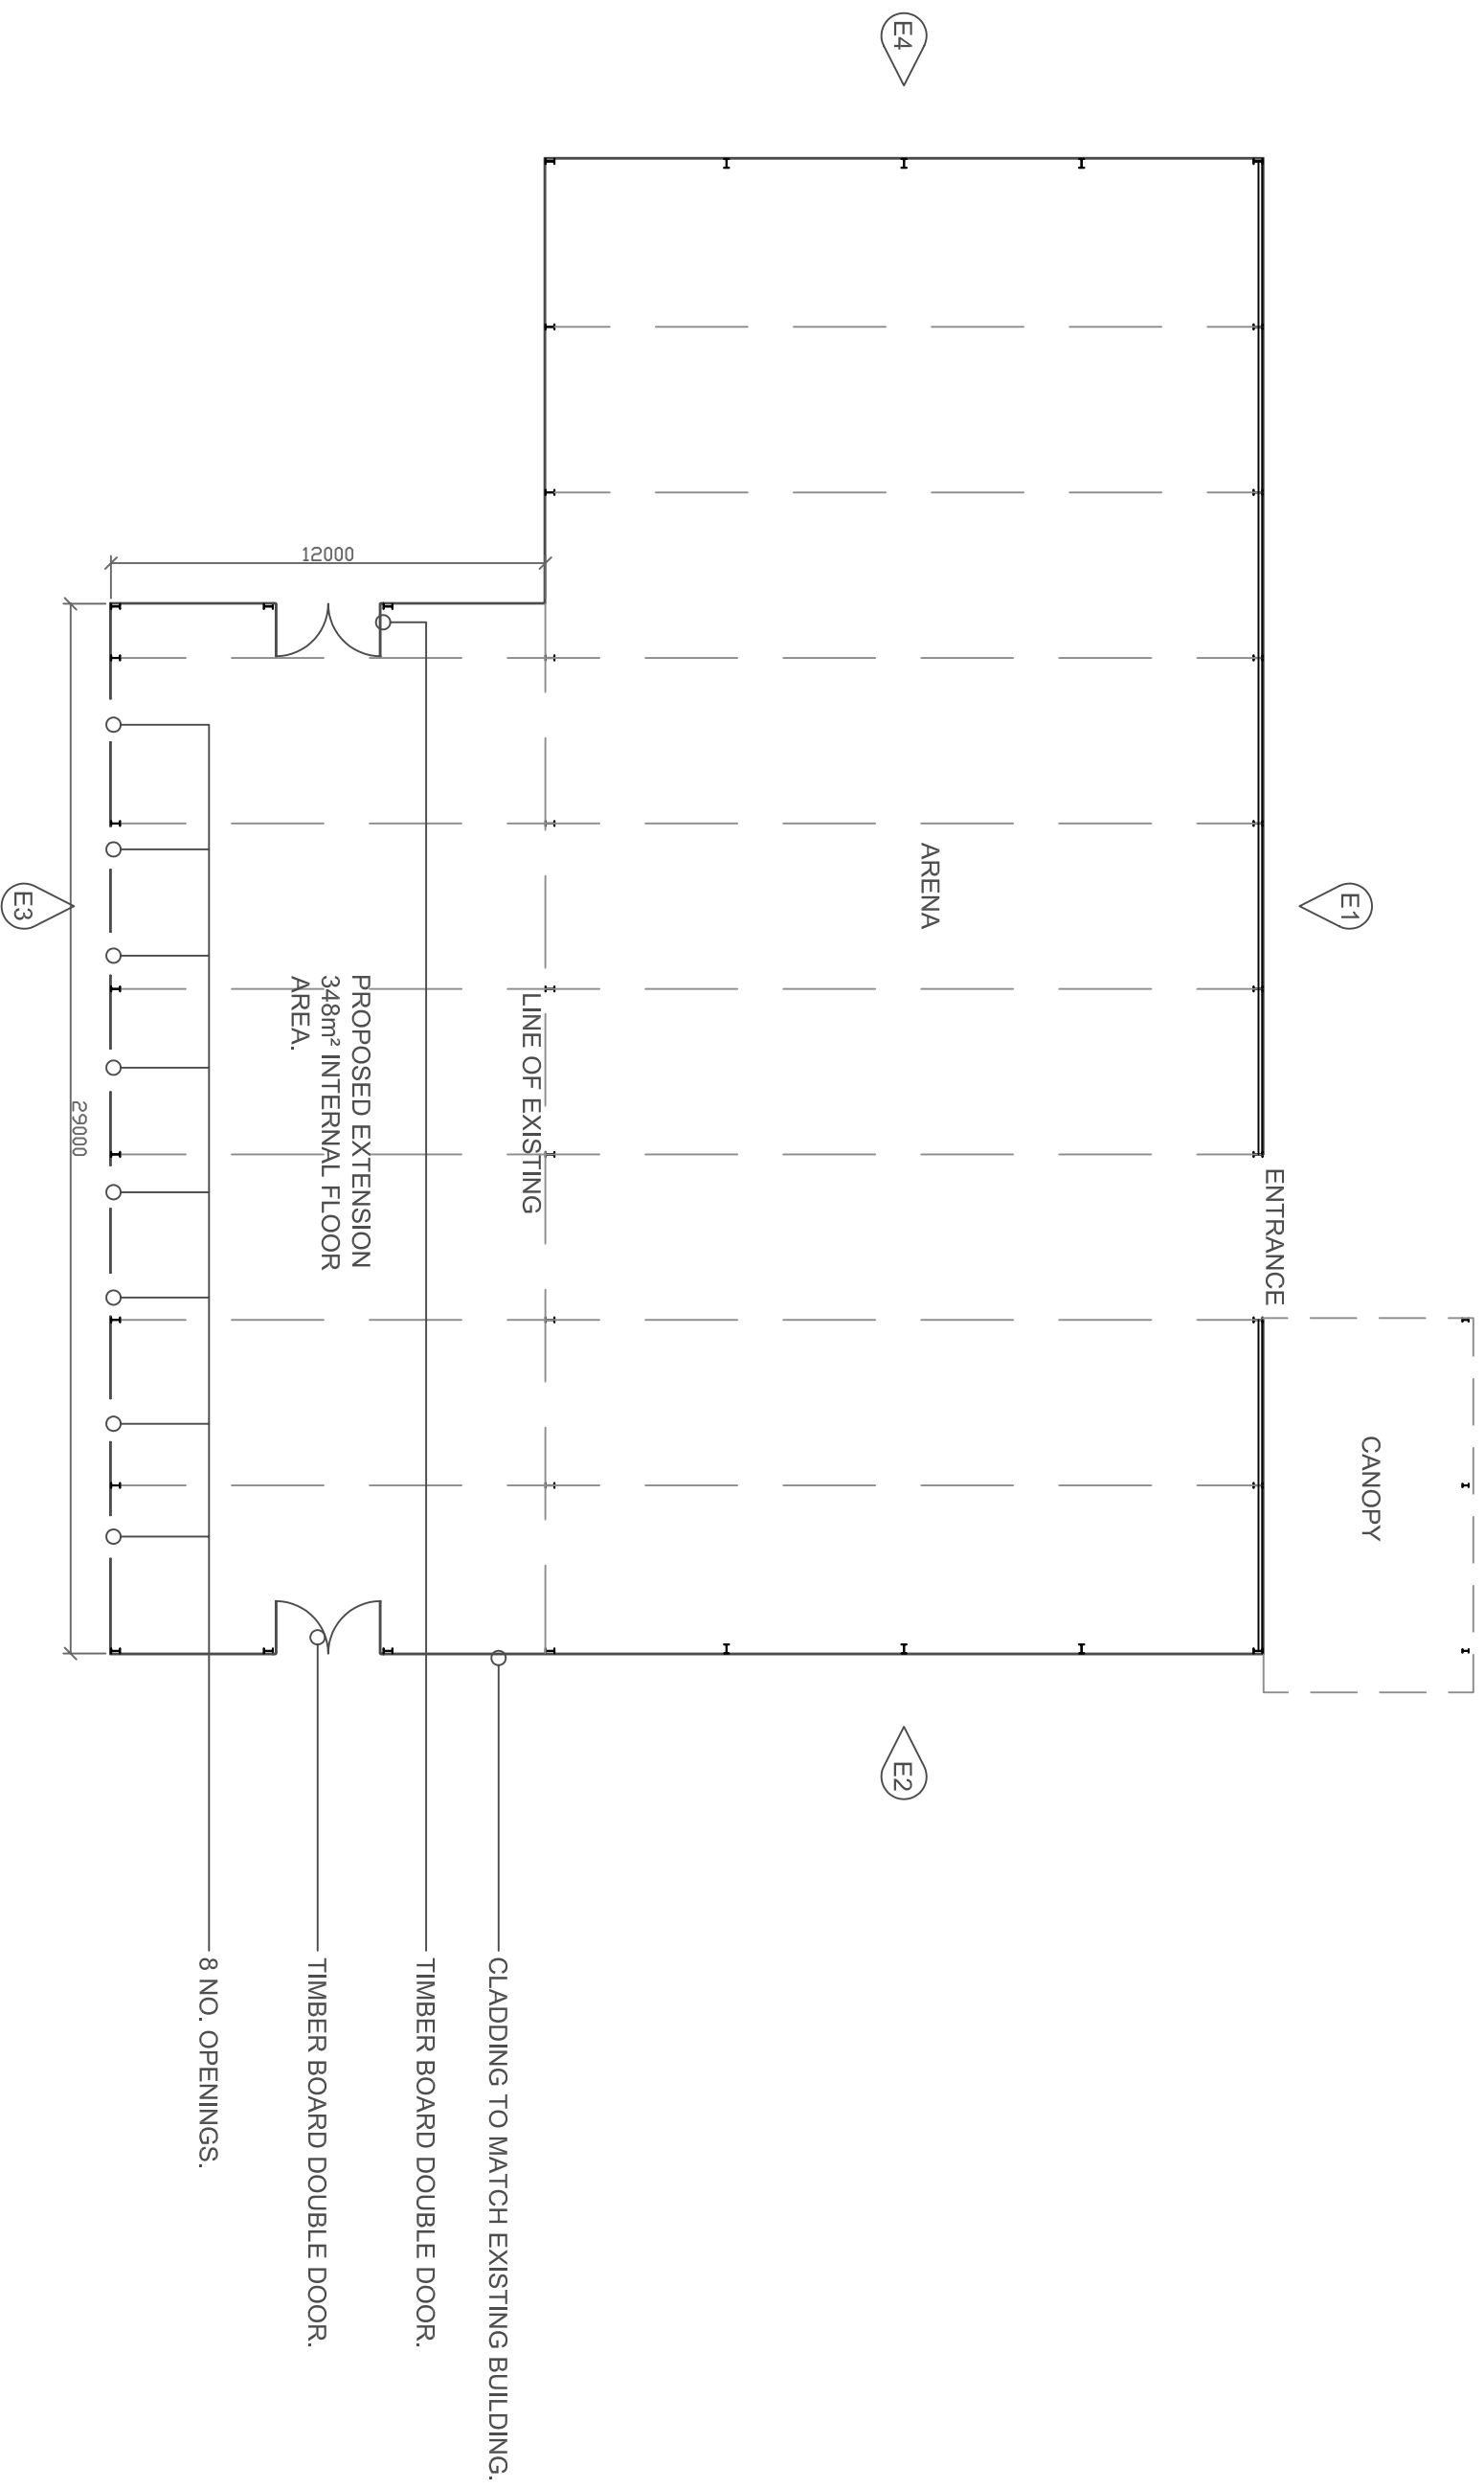

PROPOSED ARENA PLAN

Scale 1:200

PLANNING

**FAR BROAD OAK FARM,
BROAD OAK LANE, S36 7GE
PROPOSED ARENA PLAN**

25 Queens Square Business Park
Huddersfield Road
Horley, Holmfirth
West Yorkshire HD9 6QZ

DRAWING No H187 / PL / 210 SCALE 1:200@A3 DATE JULY 2011 DRAWN JMW