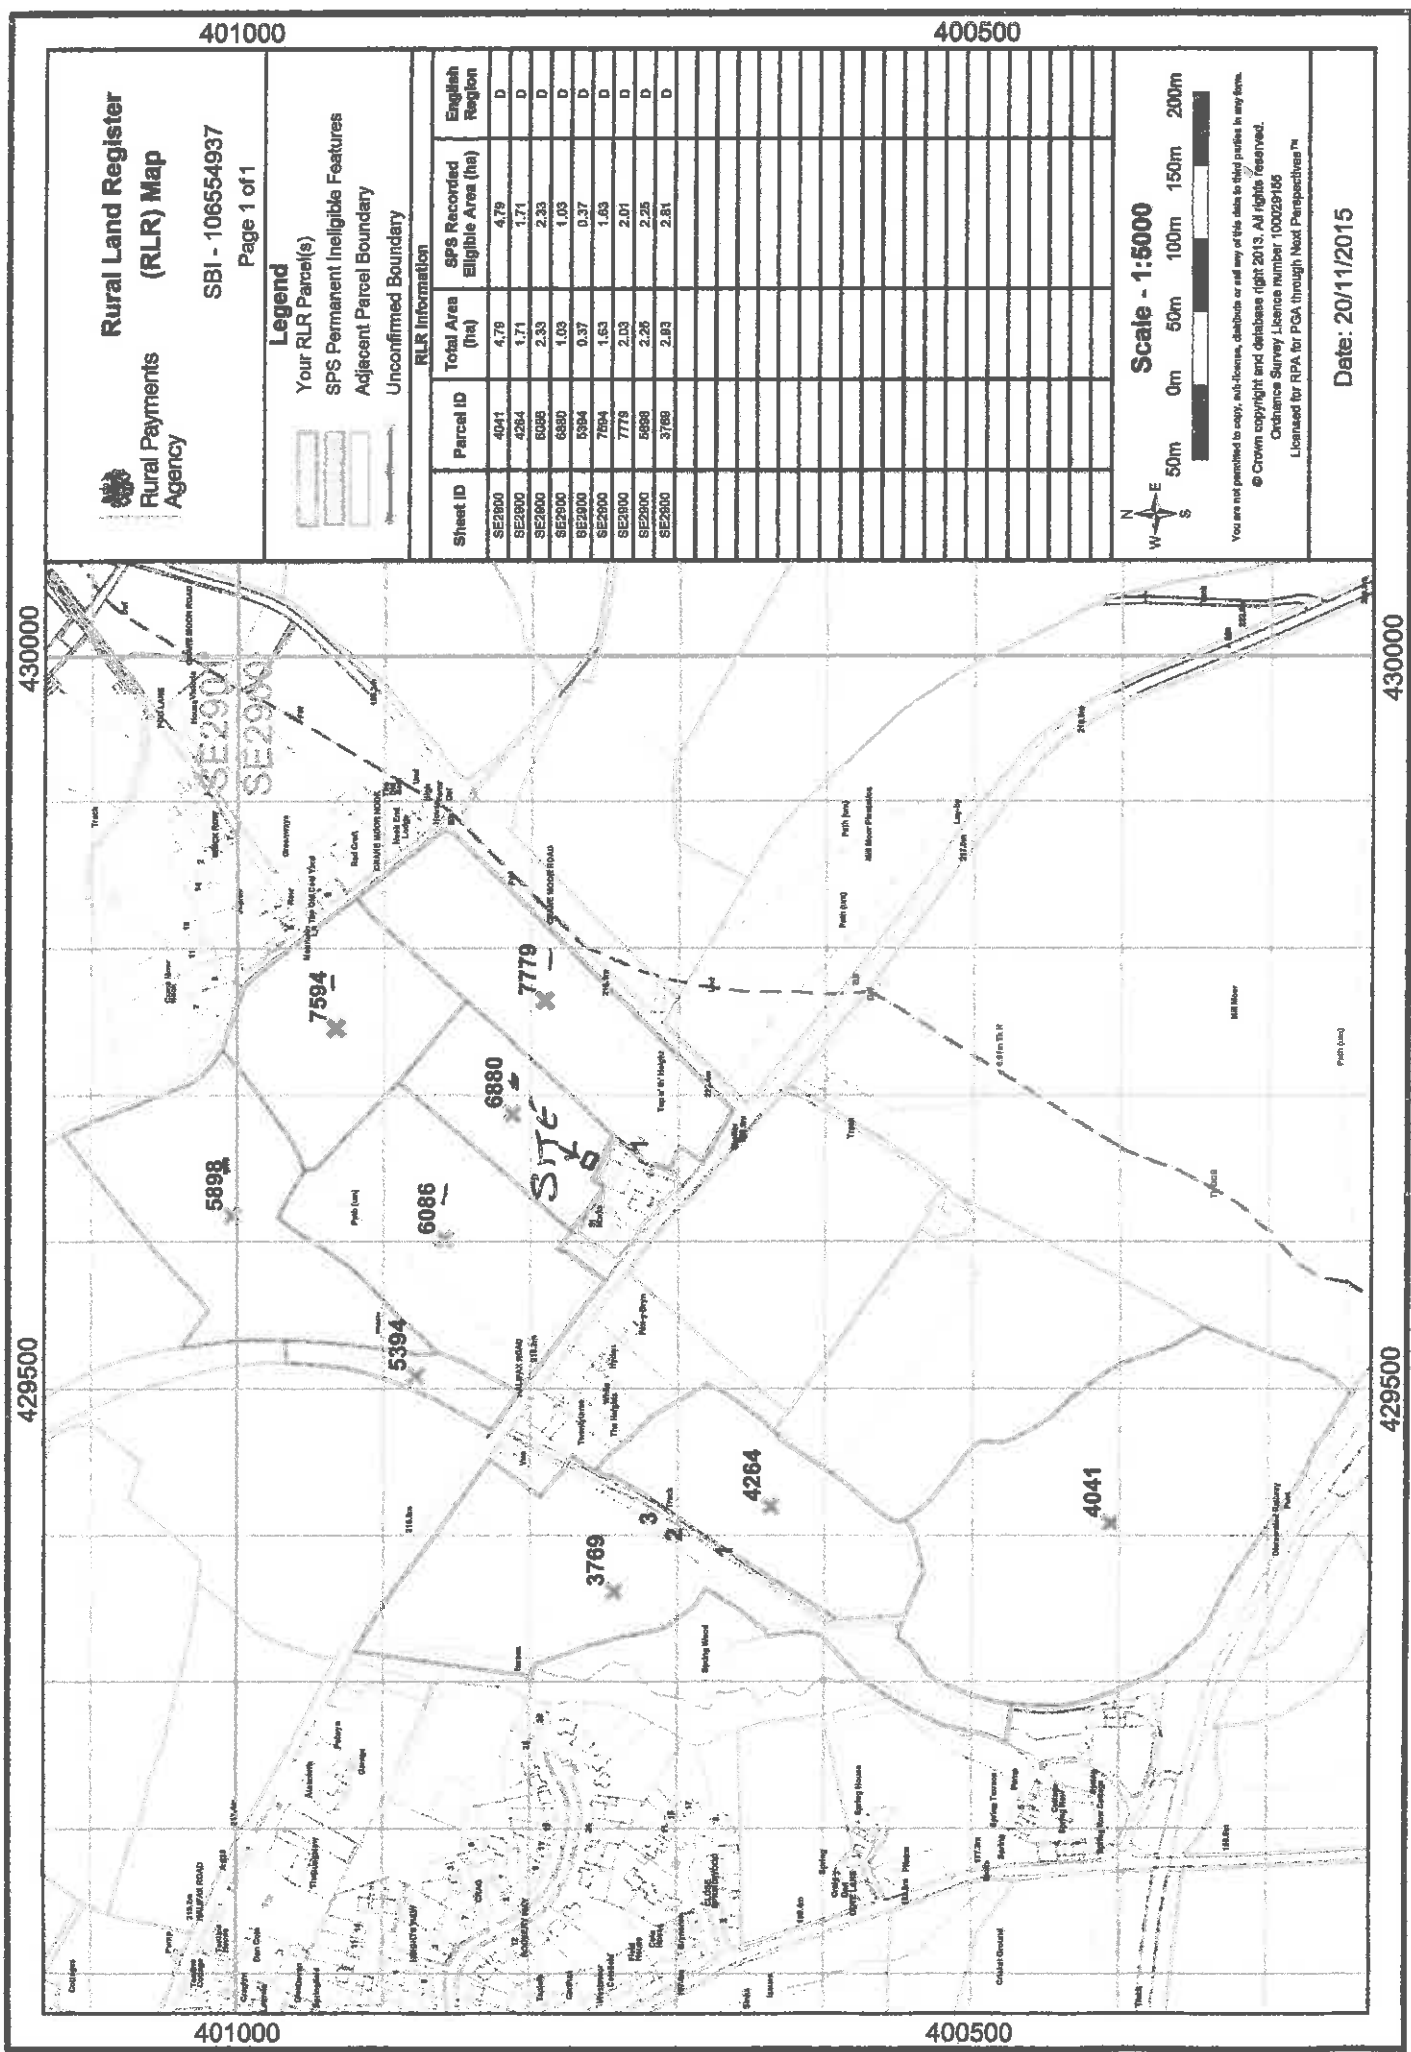

13.7 metres

farm [] Proposed Building

Please return this sheet to us if you want to make any changes to the parcels shown on it.