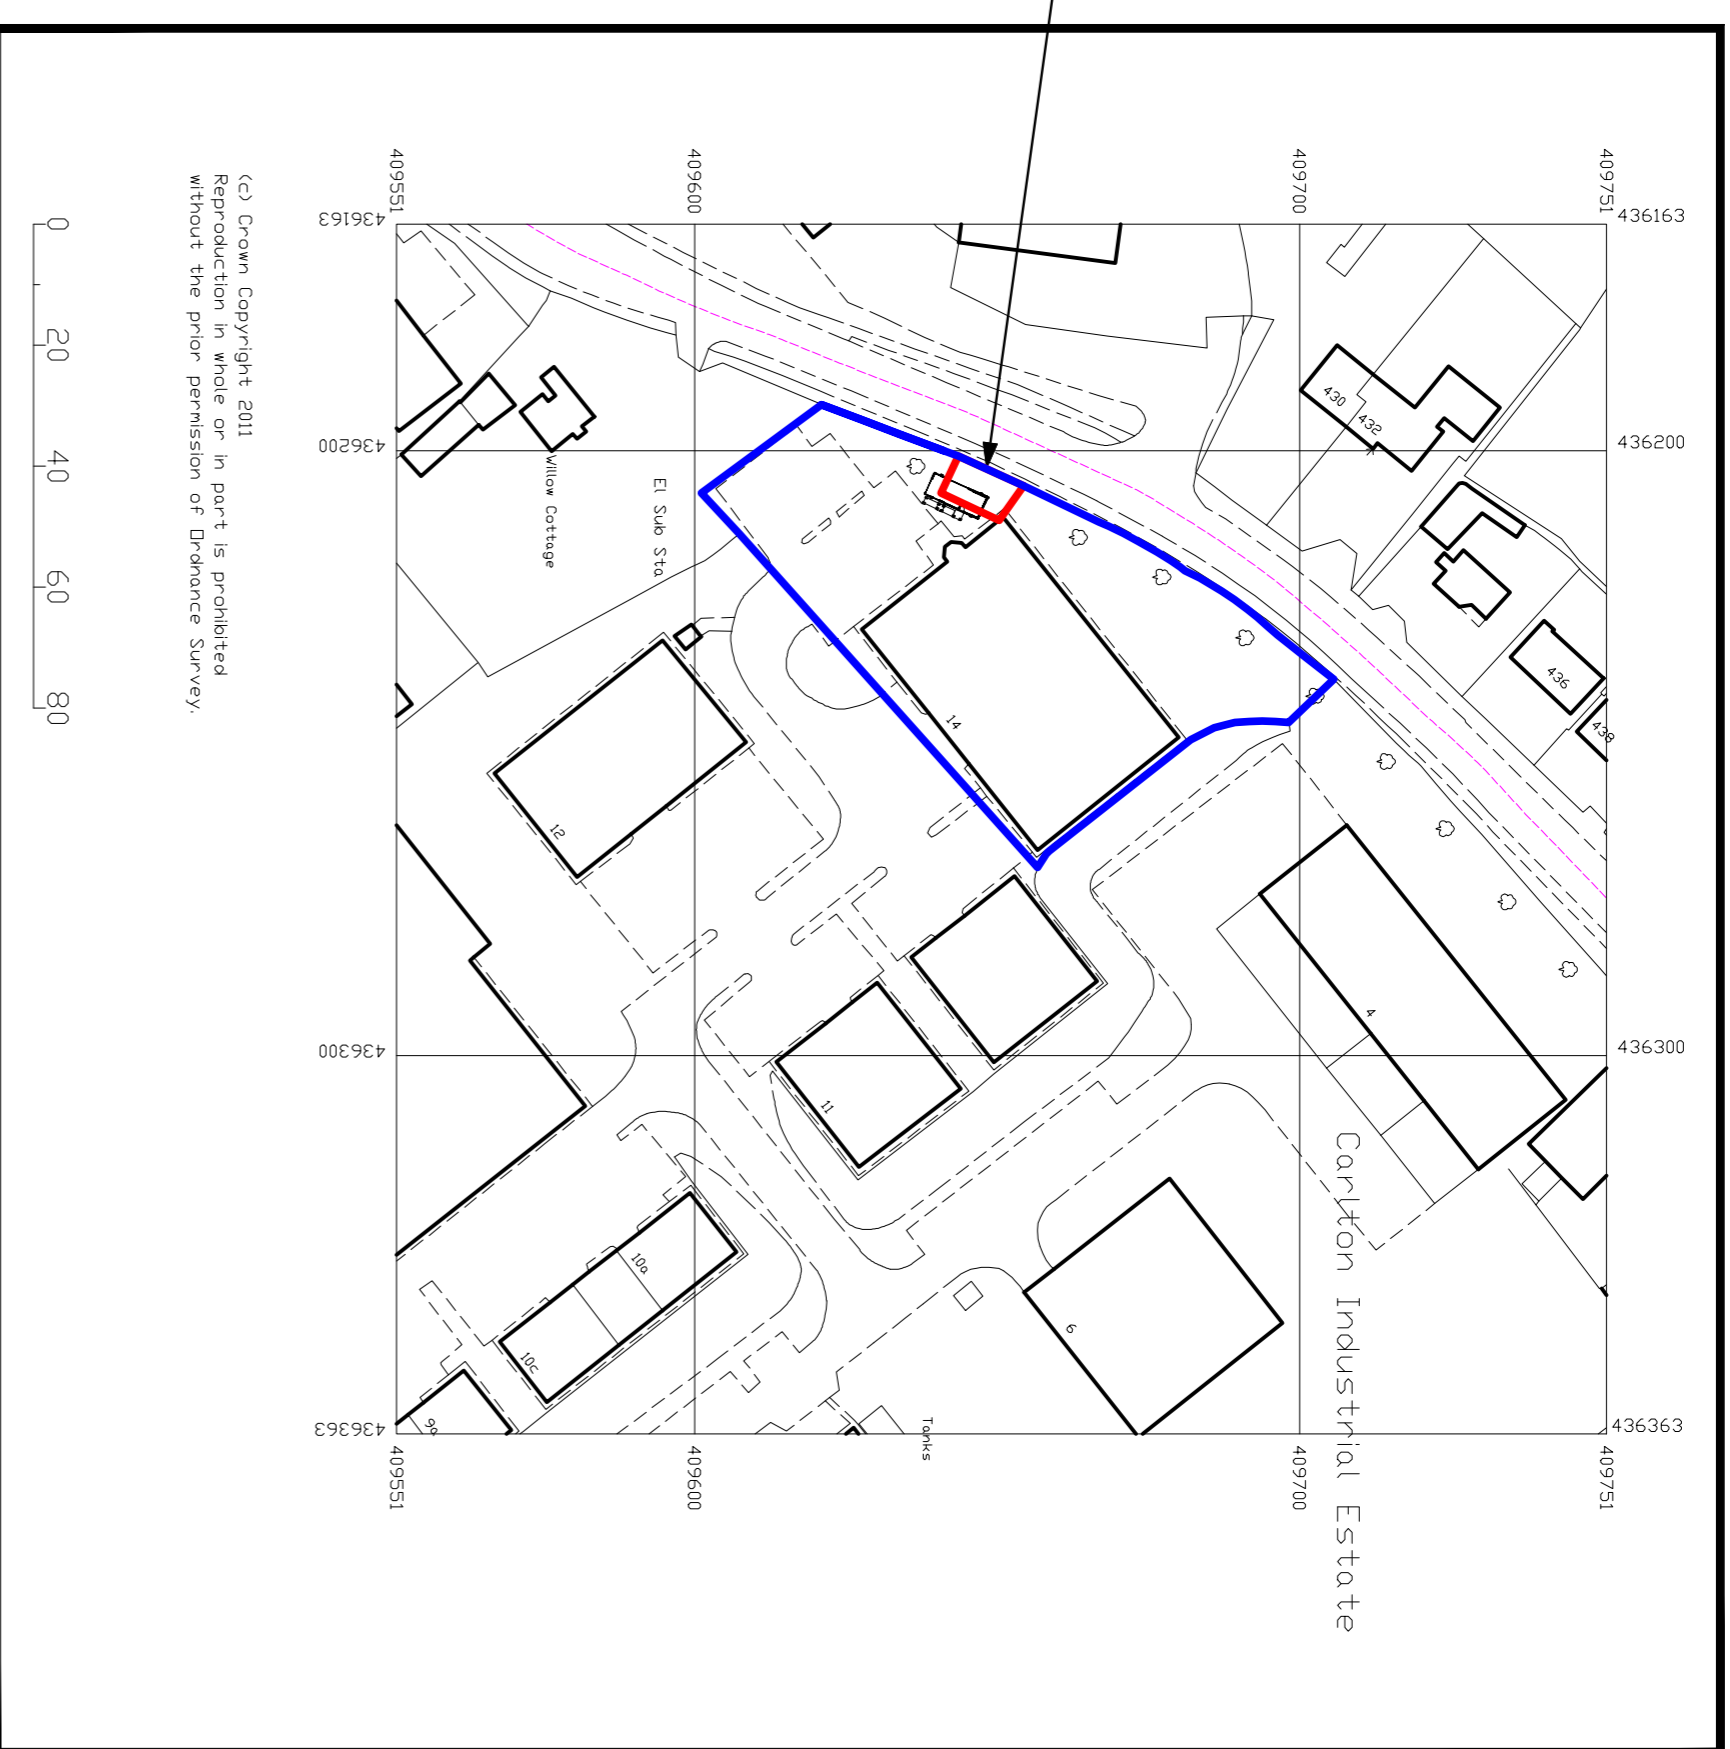

Proposed location of
2 storey Portakabin
Building.

LOCATION PLAN
scale 1:1250

Crown Copyright 2006
Reproduction in whole or in part is prohibited
without the prior permission of Ordnance Survey.

© Portakabin Limited 2000
This drawing is the property of Portakabin Limited,
it must not be copied or reproduced or divulged
to anyone without written permission.

BLOCK PLAN
scale 1:200

Portakabin	Total Solutions
Proposed Temporary Portakabin Offices for	
Cornscope	
Carlton Industrial Estate	
Barnsley	
S71 3HW	
Date: 10th August 2012	
Scale : 1:200 & 1:1250	
Drawing Number	TSRH220090156v2