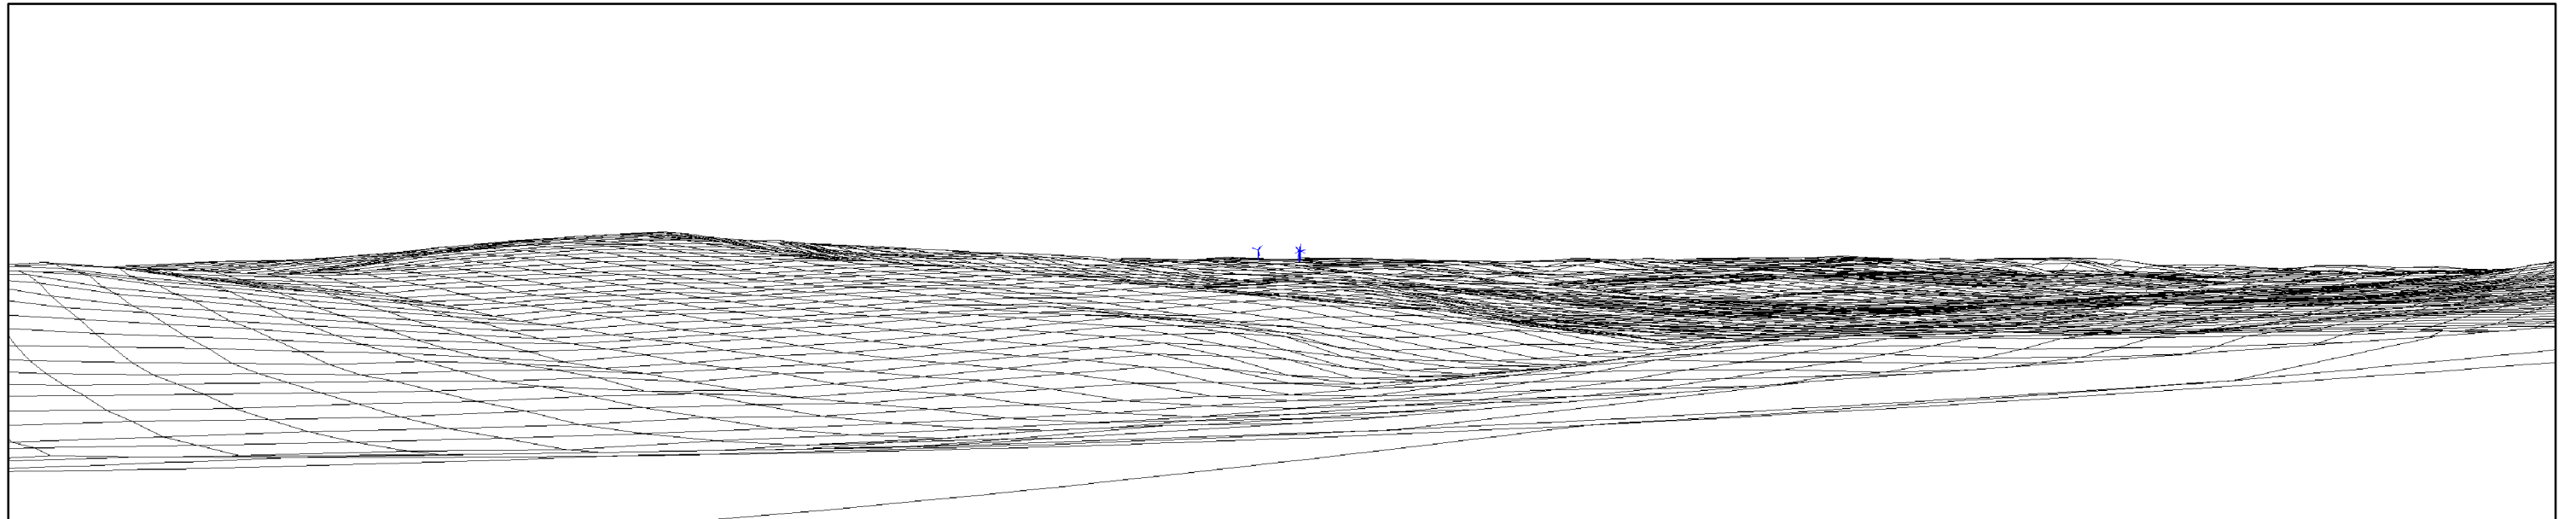

Existing view from viewpoint

Computer generated wireline of proposed development

J G PEARS LTD

Viewpoint Location:	428736mE 413076mN
View Direction:	225 degrees
Camera Elevation:	100m AOD
Distance to Nearest Turbine:	11300m
Horizontal Field of View:	75 degrees
Viewing Distance:	30.2 cm

**VP21: Bretton Country
and Sculpture Park**
Figure 5.39

**Spicer Hill Wind Farm
Environmental Statement**