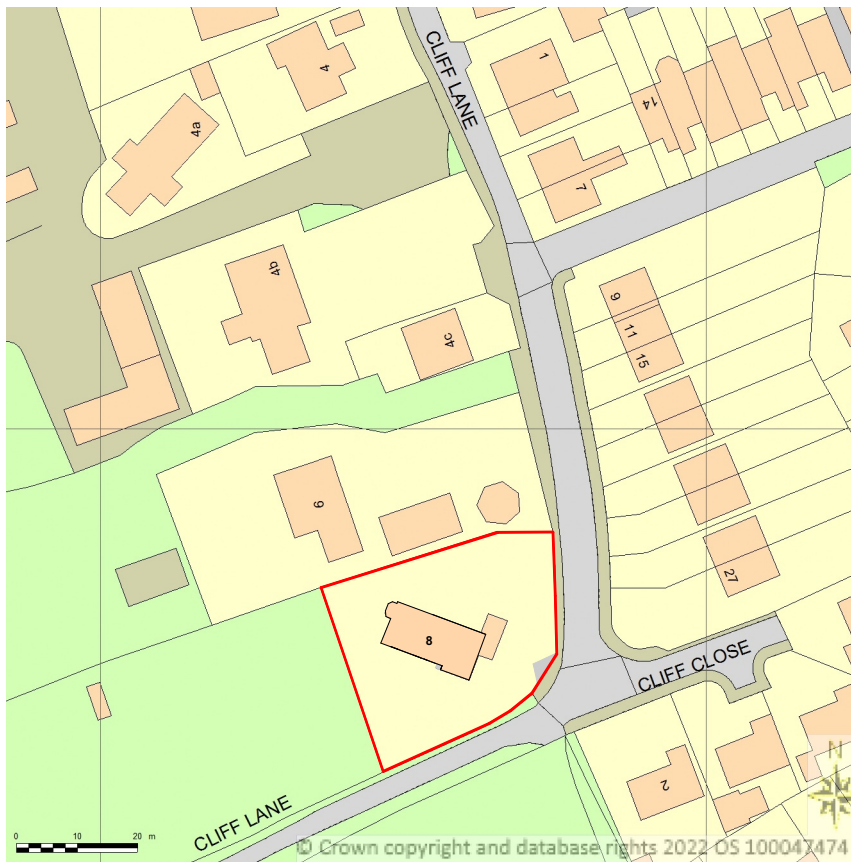

SITE LOCATION PLAN  
AREA 2 HA  
SCALE: 1:1250 on A4  
CENTRE COORDINATES: 440755 , 411099

Supplied by Streetwise Maps Ltd  
[www.streetwise.net](http://www.streetwise.net)  
Licence No: 100047474  
09:35:49 13/08/2022